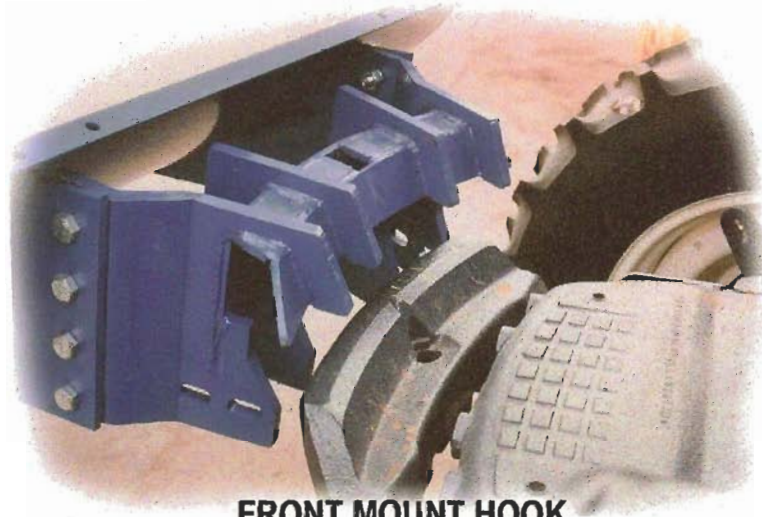

Agri-Products Inc.

Genesis Series

TM Series

4 Wheel Drive

Consider these major features:

- 200, 260, 300, 400 GALLON TANKS
- HI-CLEARANCE DESIGN FOR GROWING CROP APPLICATION
- PARALLEL TANK MOUNT FOR GREATER VISIBILITY
- HI-DENSITY TANKS ARE STANDARD. EACH HAS 1 1/4" & 3/4" OUTLET & RETURN. LIMITED THREE YEAR WARRANTY

FRONT MOUNT HOOK ASSEMBLY

TRACTOR MOUNTED SIDE PLATE WITH TUBE

York, NE 68467

Phone 402 362-5500 800 288-1117 FAX 402 362-5478

email: agriproducts@agriproductsinc.com

www.agriproductsinc.com