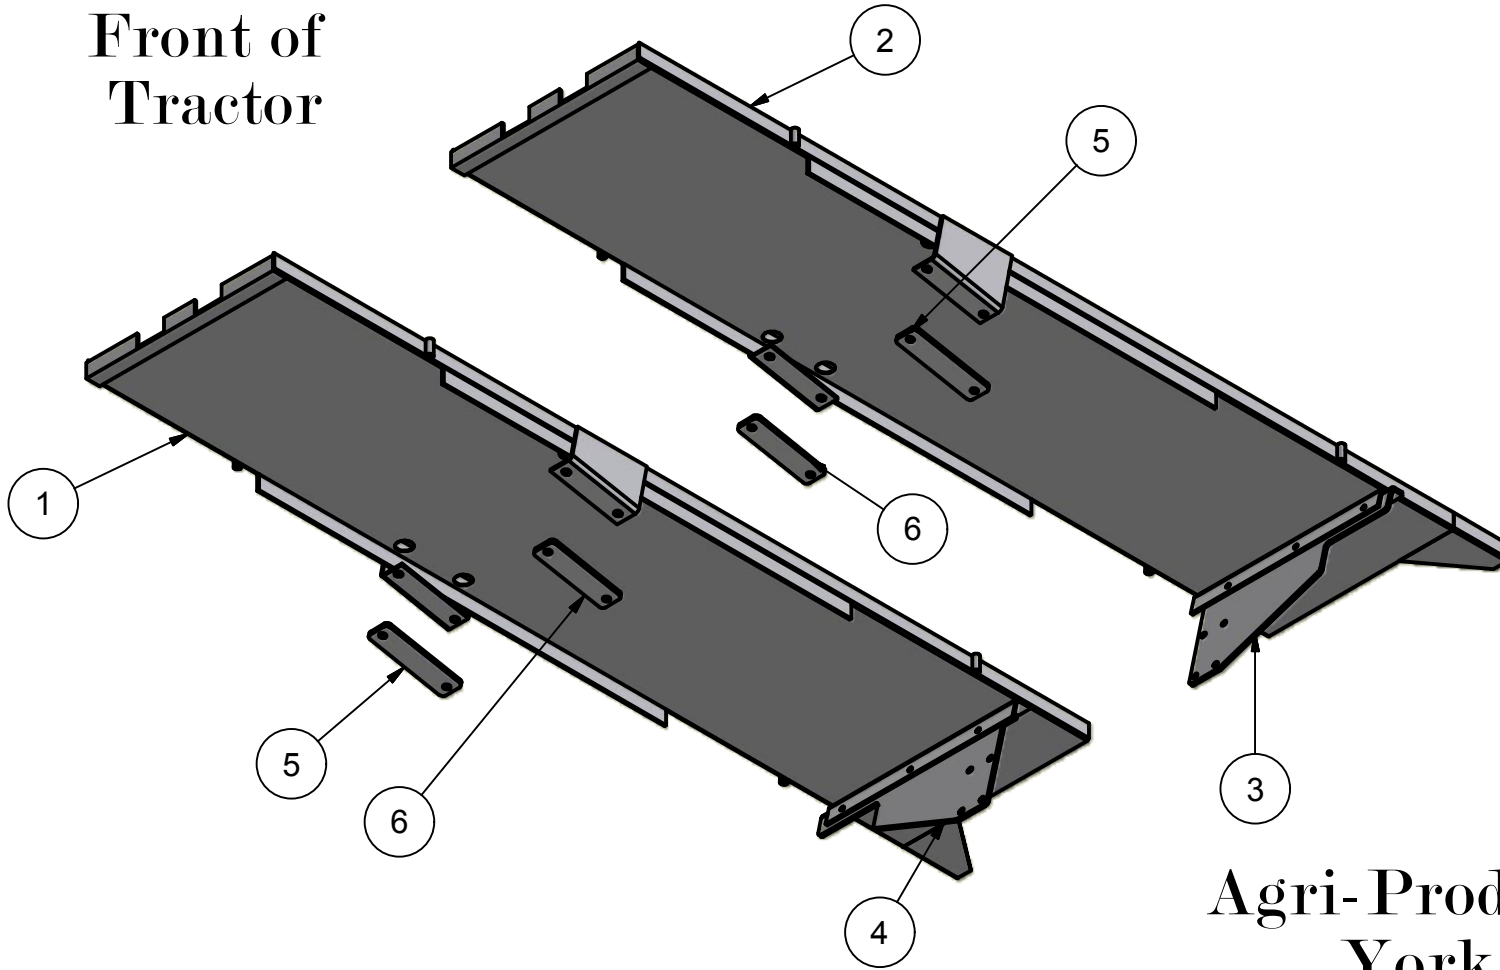

Cat 35-55 Inside Tank Mount

Parts List			
ITEM	QTY	PART NUMBER	DESCRIPTION
1	1	30-1010R	Cat 35-55 Pan R
2	1	30-1010L	Cat 35-55 Pan L
3	1	30-1608L	Cat 35-55 Back Axle Pan Bracket L
4	1	30-1608R	Cat 35-55 Back Axle Pan Bracket, R
5	2	30-1904	1/2" x 3" Flat bar x 11 3/8"
6	2	30-1905	1/2" x 3" Flat bar x 10 1/2"

Front of
Tractor

Agri-Products Inc.
York, Ne
1-800-228-1117