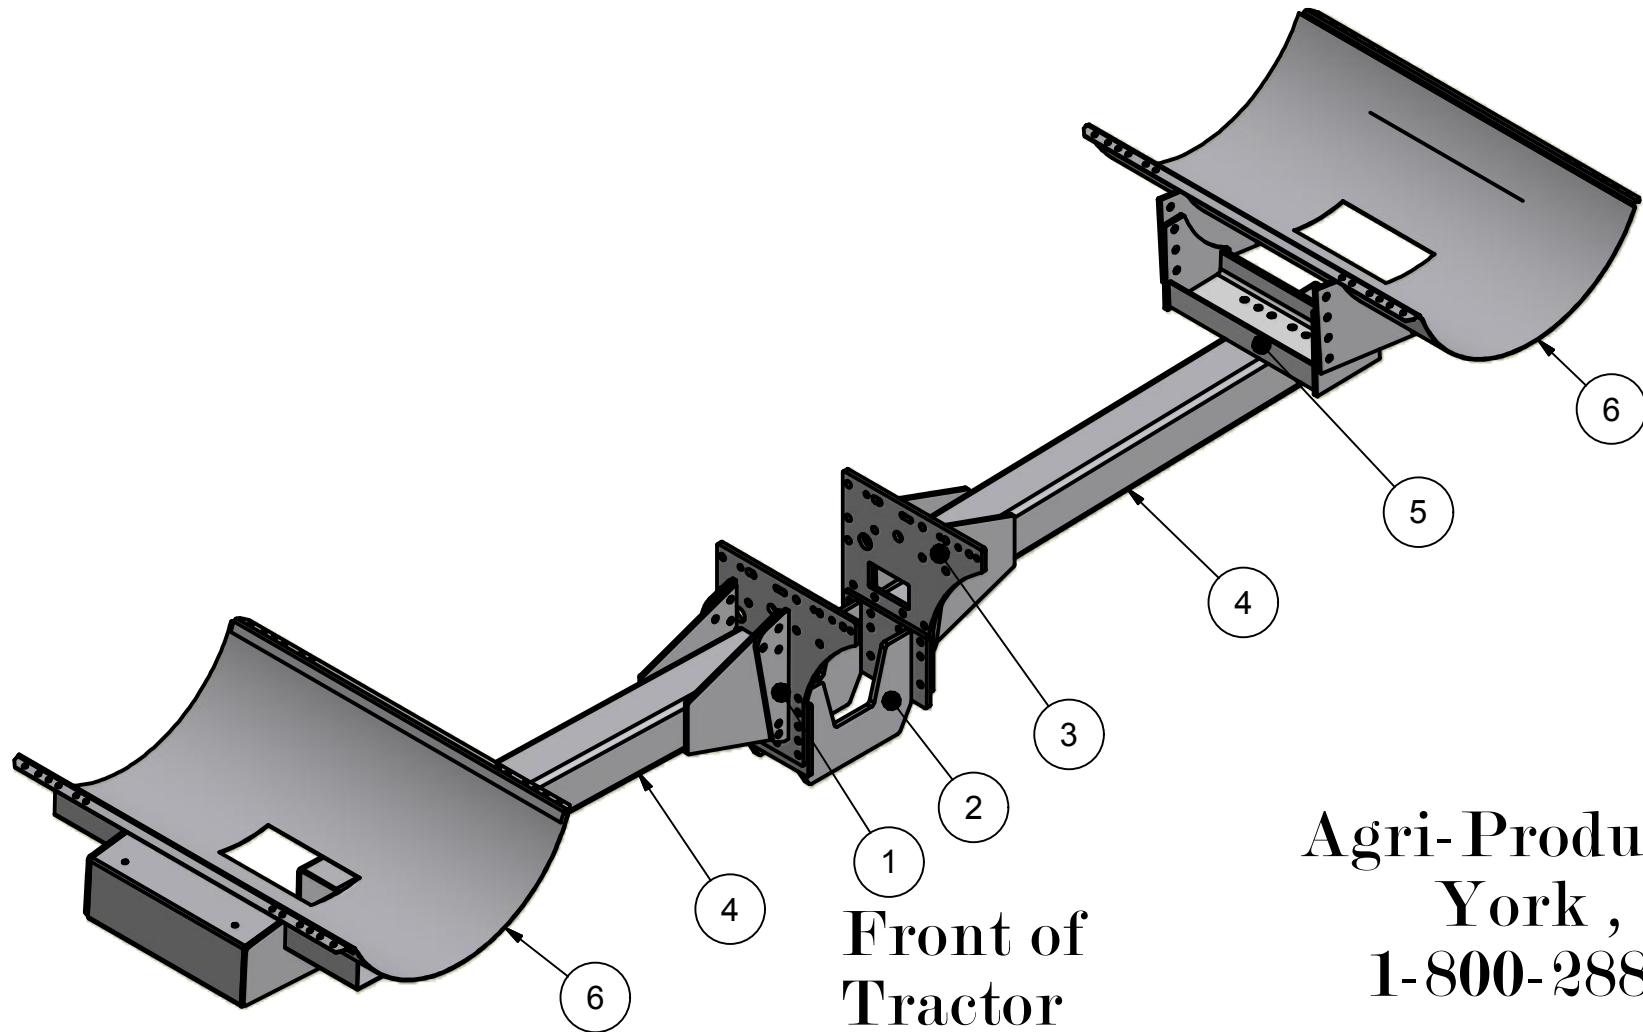

**John Deere 30-60/7000  
Series Tractors  
Hi-Clearance  
300 Saddles**

Parts List			
ITEM	QTY	PART NUMBER	DESCRIPTION
1	1	10-1509R	JD 30/60-7000 HC Side Plate R
2	1	10-1203	JD 30/60 Undertruss
3	1	10-1509L	JD30/60-7000 HC Side Plate L
4	2	10-1022	7x7x6' tube, green
5	2	10-1801	Green 300 Conversion
6	2	10-1011	300 Saddle Green

**Front of  
Tractor**

**Agri-Products Inc.  
York, Ne  
1-800-288-1117**