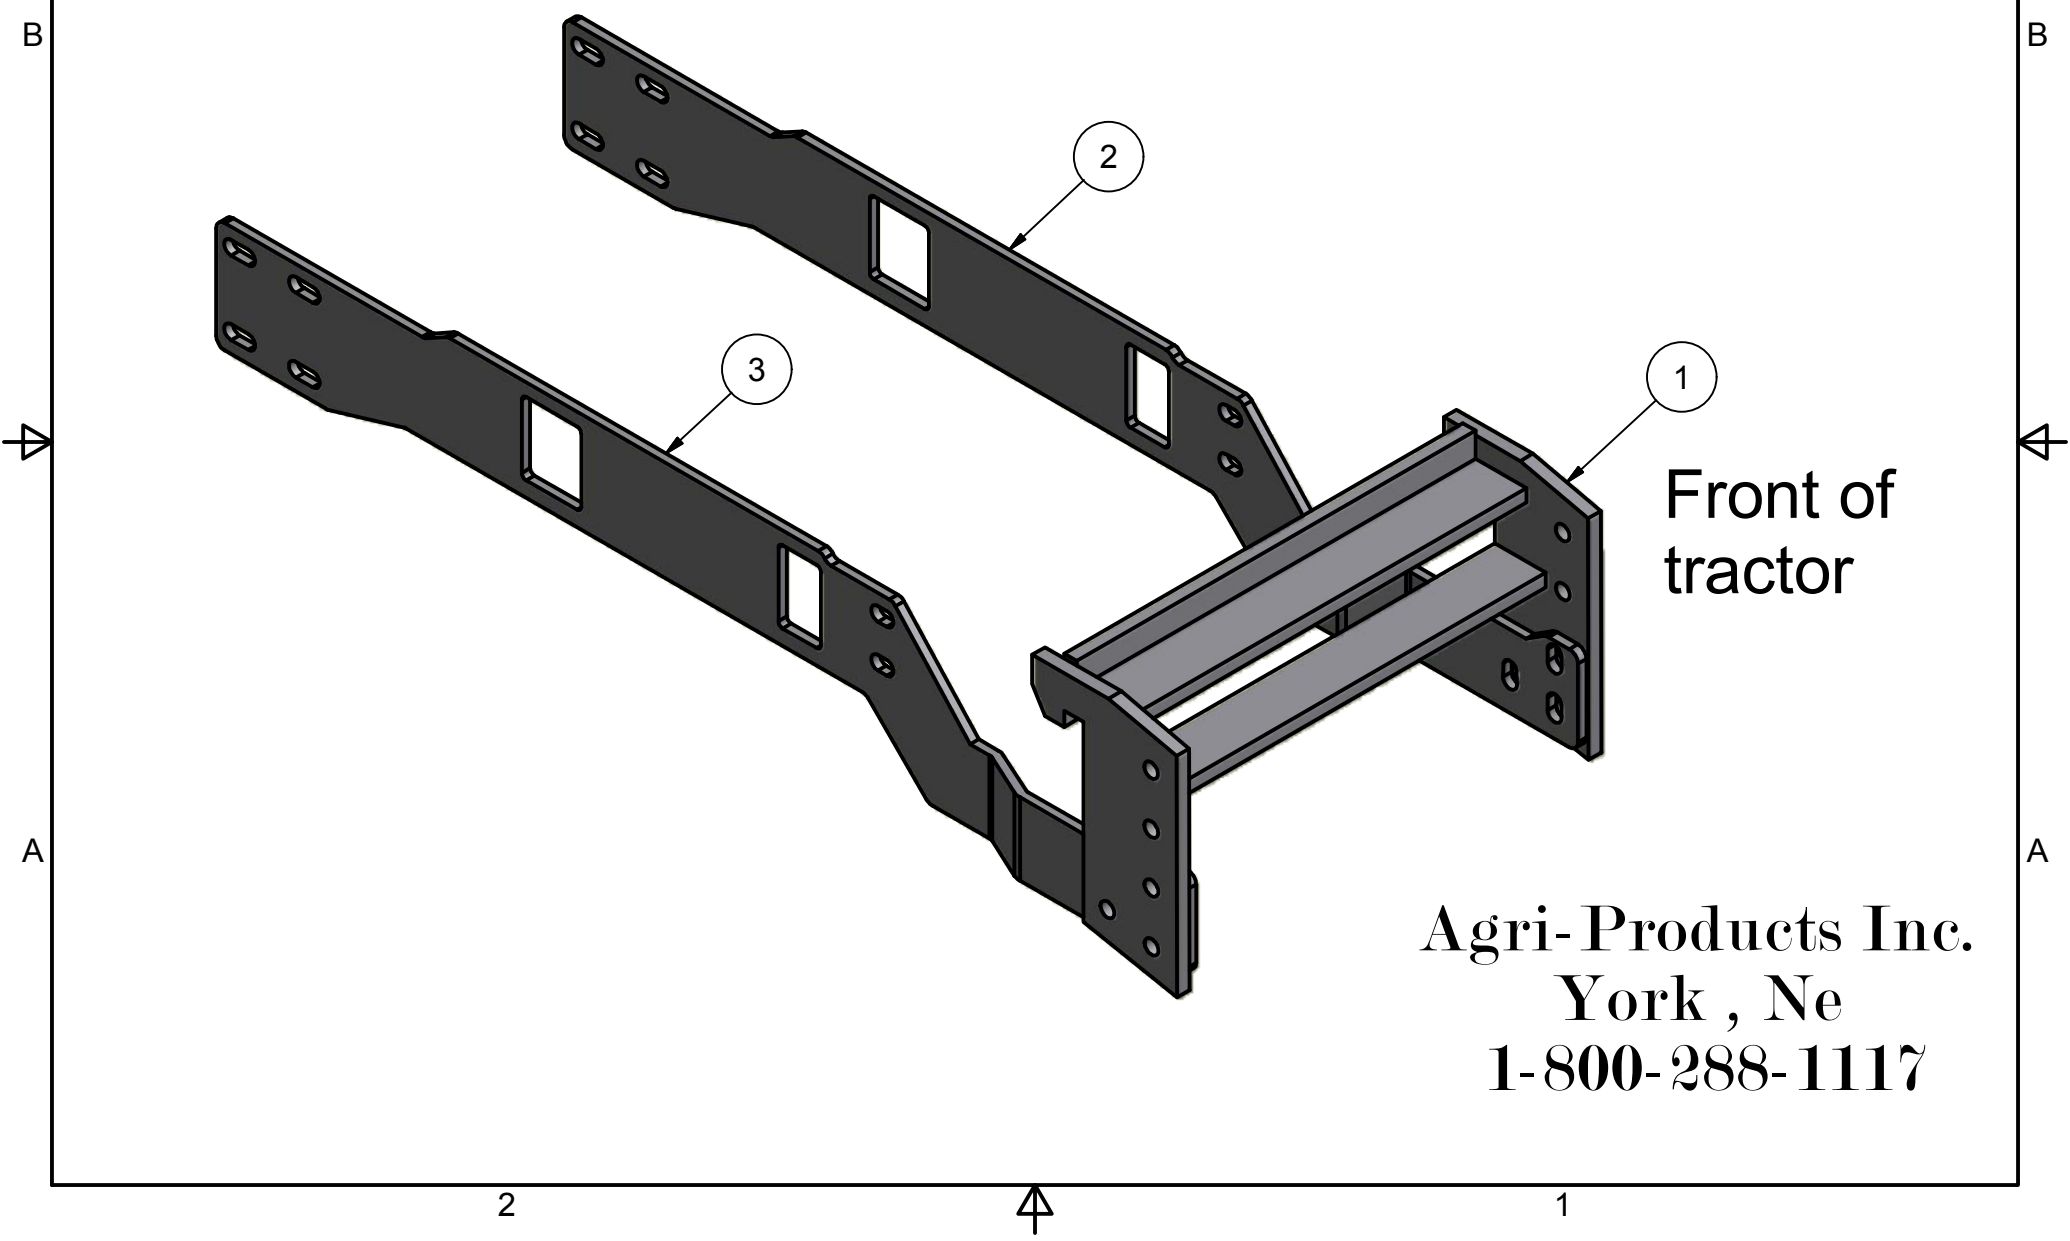

John Deere 7600-7810 Series Front Mount

Parts List			
ITEM	QTY	PART NUMBER	DESCRIPTION
1	1	10-1302	JD 7000/30-60 Hook
2	1	10-1705L	JD 7600-7810 FM Side Brace LH
3	1	10-1705R	JD 7600-7810 FM Side Brace RH