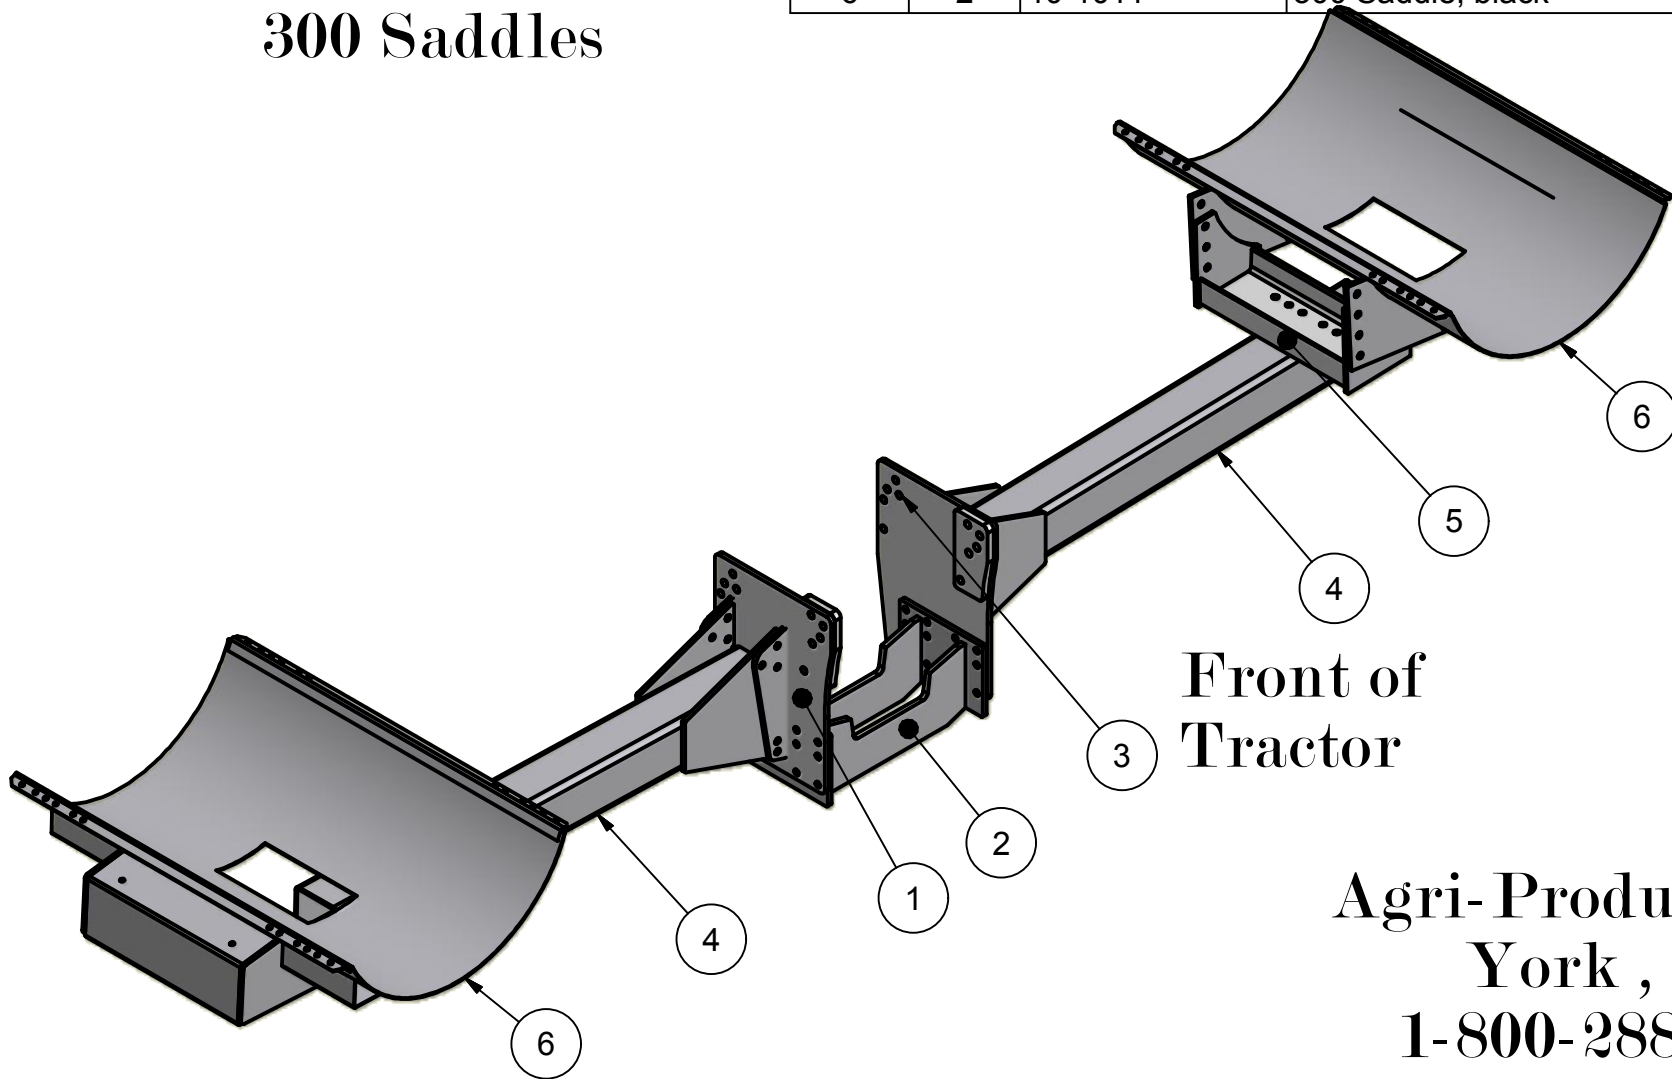

**John Deere 77-78-7920  
76-77-78-7930  
Series Tractors  
Hi-Clearance  
300 Saddles**

Parts List			
ITEM	QTY	PART NUMBER	DESCRIPTION
1	1	10-1508R	JD7720,7820,7920 HC Side Plate R
2	1	10-1205	JD 7720,7820,7920 HC Undertruss
3	1	10-1508L	JD7720,7820,7920 HC Side Plate L
4	2	10-1022	7x7x6' tube, green
5	2	10-1800	Black 300 Conversion
6	2	10-1011	300 Saddle, black