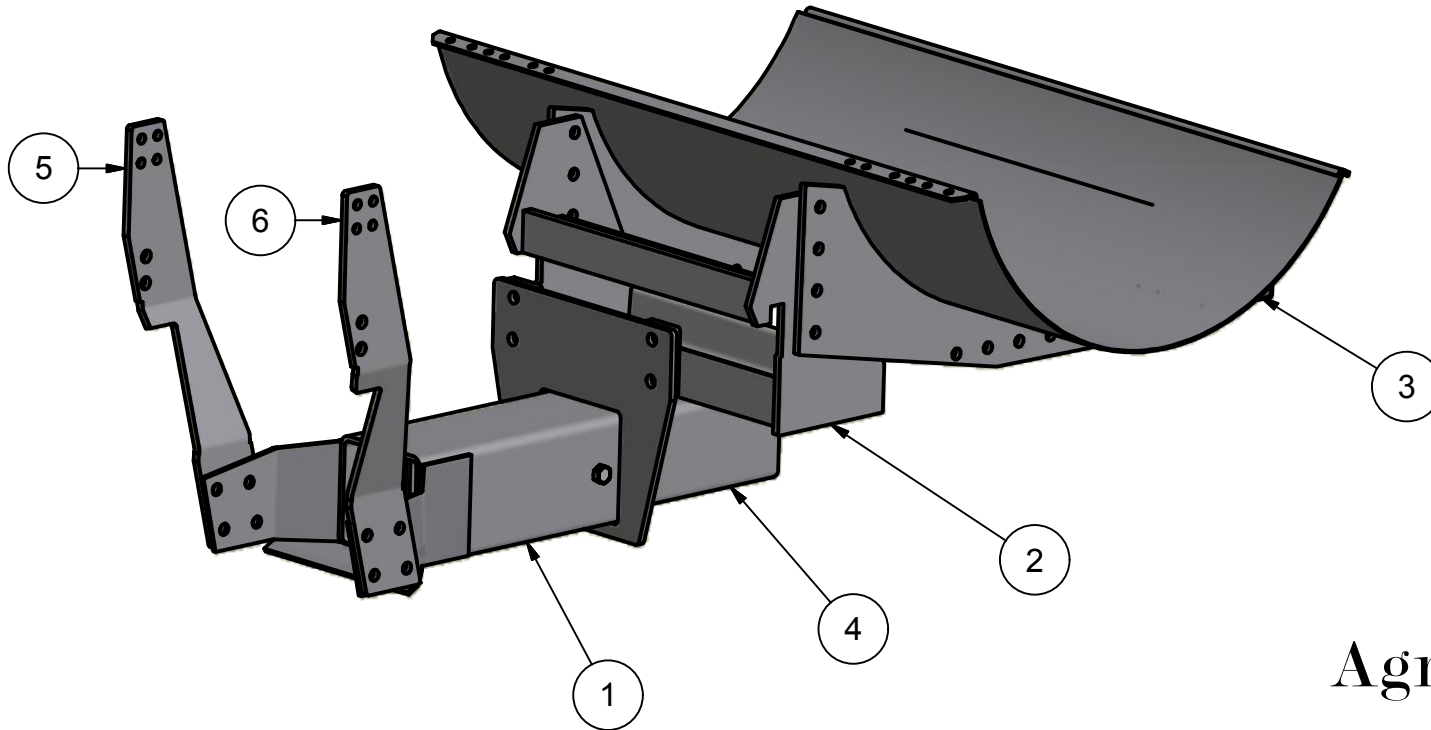

**John Deere
8000/8010 Series
Front Mount
W/300 Saddle**

Parts List			
ITE	QTY	PART NUMBER	DESCRIPTION
1	1	10-1026	8000 FM Reciver tube
2	1	10-1301	8000 FM Hook
3	1	10-1011	Green 200/300 Saddle
4	1	10-1021	JD 8000 7x7x29 tube
5	1	10-1701L	JD 8000 FM Side Brace LH
6	1	10-1701R	JD 8000 FM Side Brace RH

**Front of
Tractor**

**Agri-Products Inc.
York , Ne
1-800-288-1117**