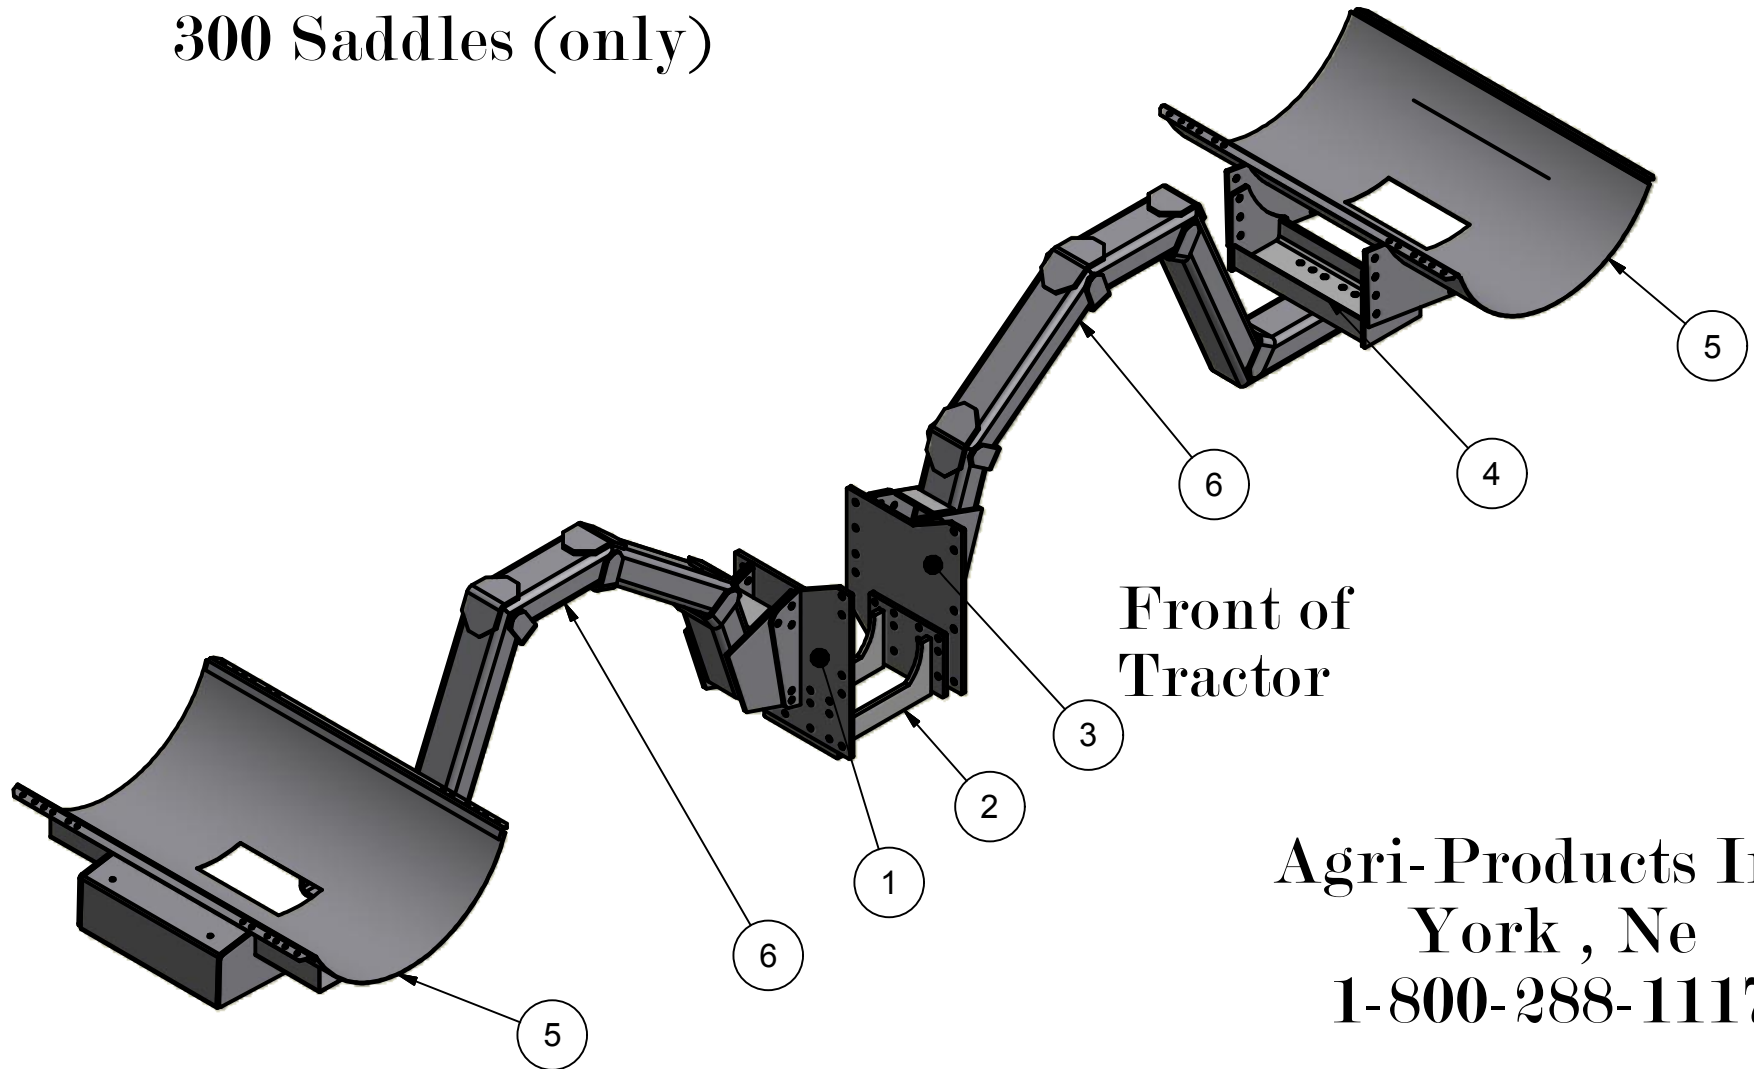

John Deere
8000/10/20/30 w/o IVT Trans.
Series Tractors
Hi-Clearance w/Front Duals
300 Saddles (only)

Parts List			
ITEM	QTY	PART NUMBER	DESCRIPTION
1	1	10-1402R	JD8000 HC Side Plate R
2	1	10-1200	JD8000 Undertruss
3	1	10-1402L	JD8000 HC Side Plate L
4	2	10-1800	300 Conversion Green
5	2	10-1011	300 Saddle, Green
6	2	10-1023	Green 6' tube for dual front