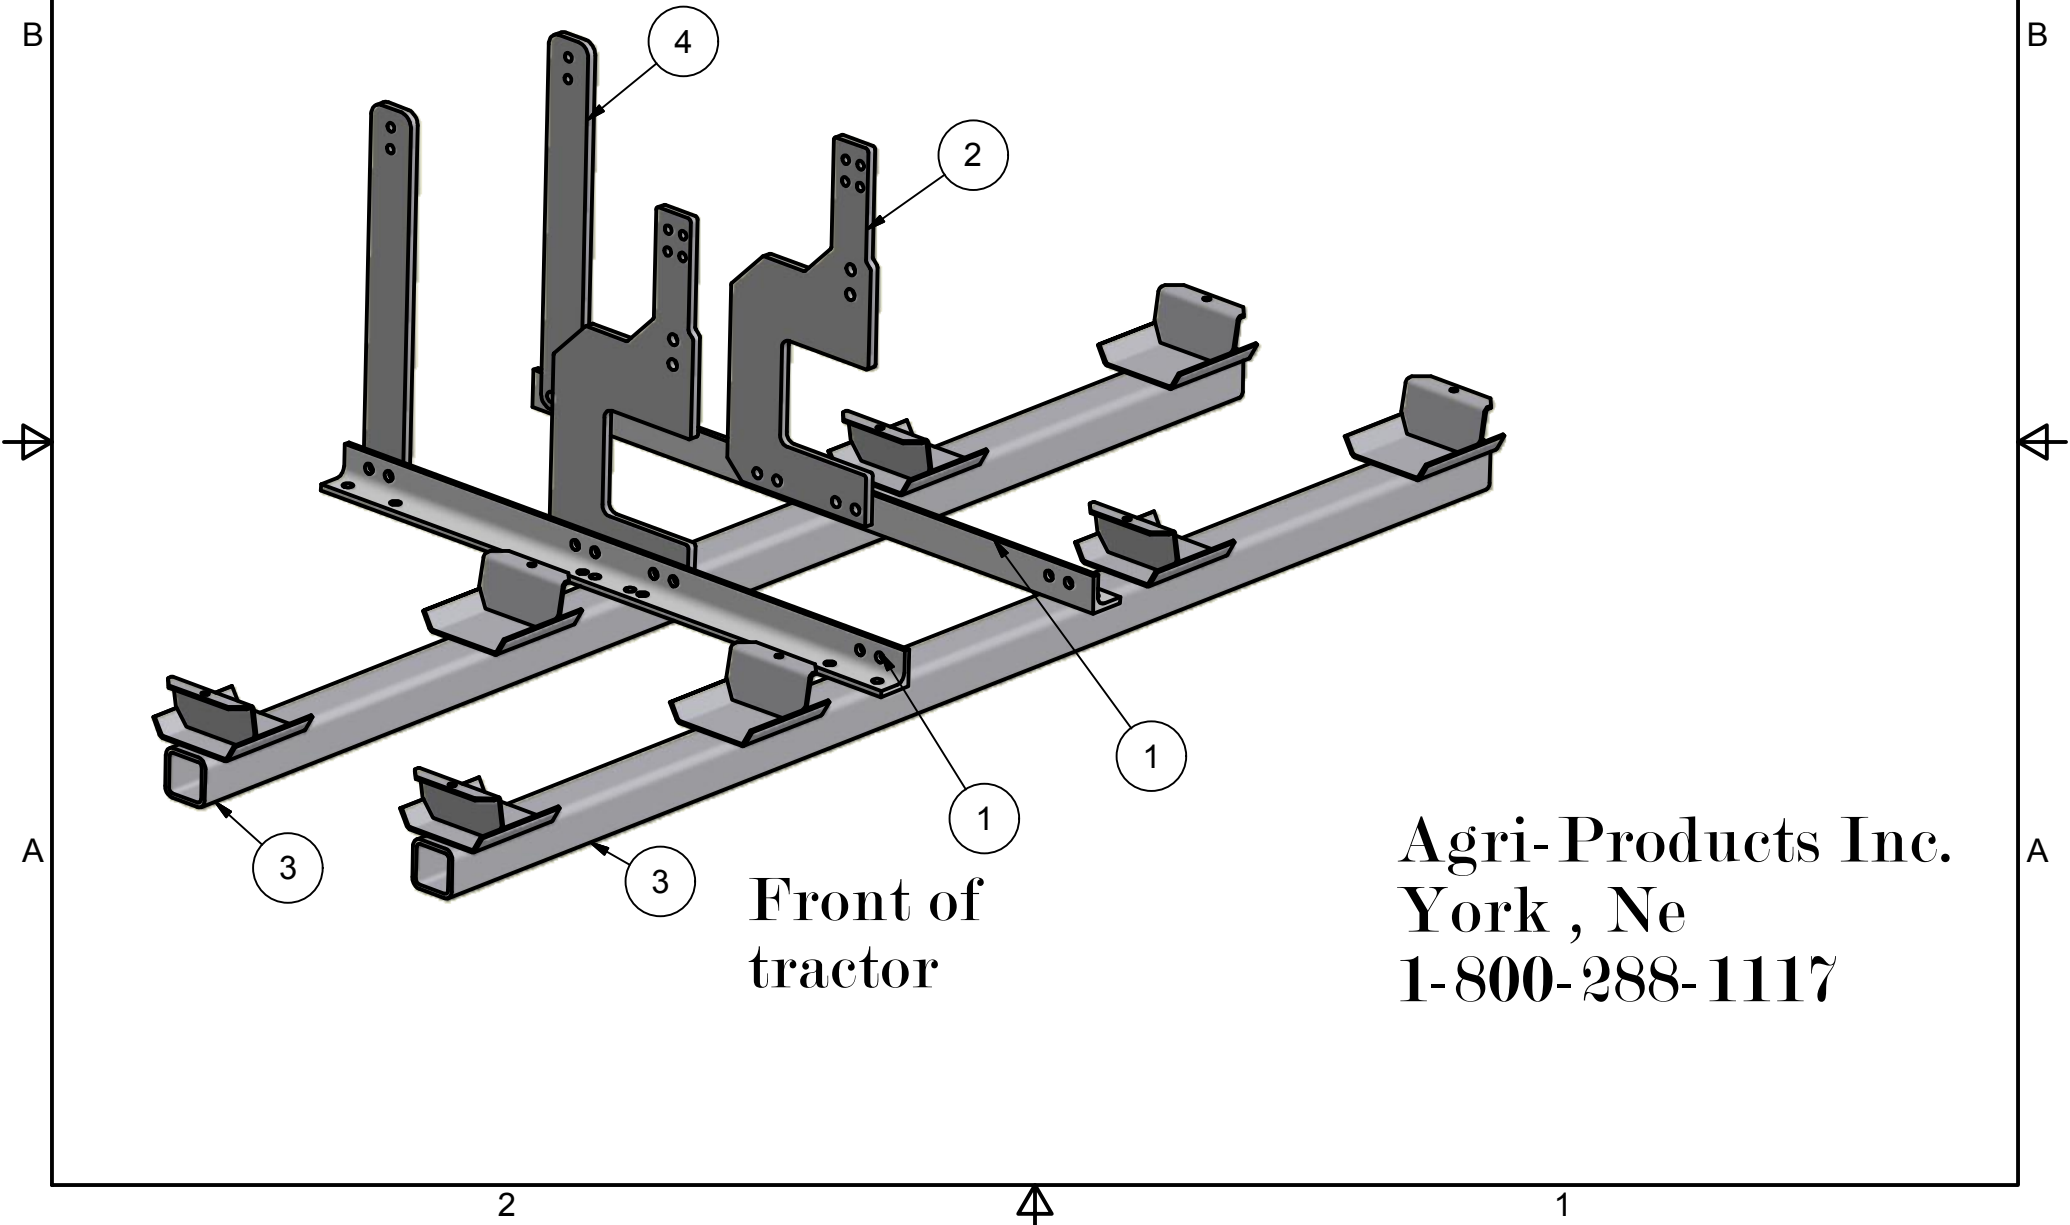

# John Deere 8030T Series Front Side Mounts 200 Gal. Tanks

Parts List			
ITEM	QTY	PART NUMBER	DESCRIPTION
1	2	10-1027	JDWT 400 tube angles
2	2	10-1709F	Front Bracket
3	2	10-1024	JD WT 4"X4"X114" TUBE
4	2	10-1709	JDWT400 3/4" x 4" back brace