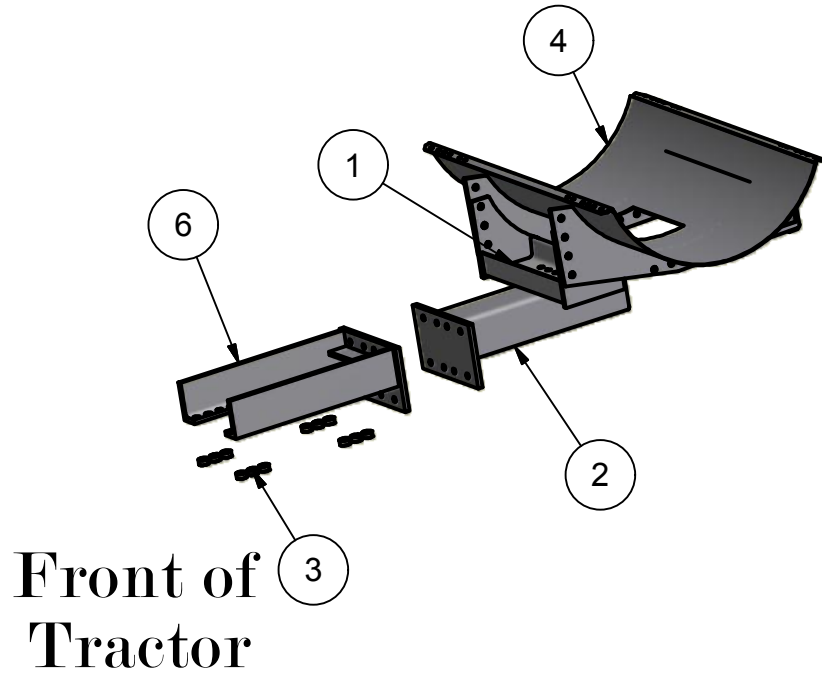

# John Deere 8000T Hi-Clearance Tank Mounts W/300 Saddles

Parts List			
ITEM	QTY	PART NUMBER	DESCRIPTION
1	2	10-1801	Green 300 Conversion
2	1	10-1028L	JD8000T HC Left Side Tube
3	24	Spacer 01	Spacer Tube
4	2	10-1011	300 Saddle, Green
5	1	10-1028R	JD8000T HC Right Side Tube
6	2	10-1602	JD8000T HC Side Bracket