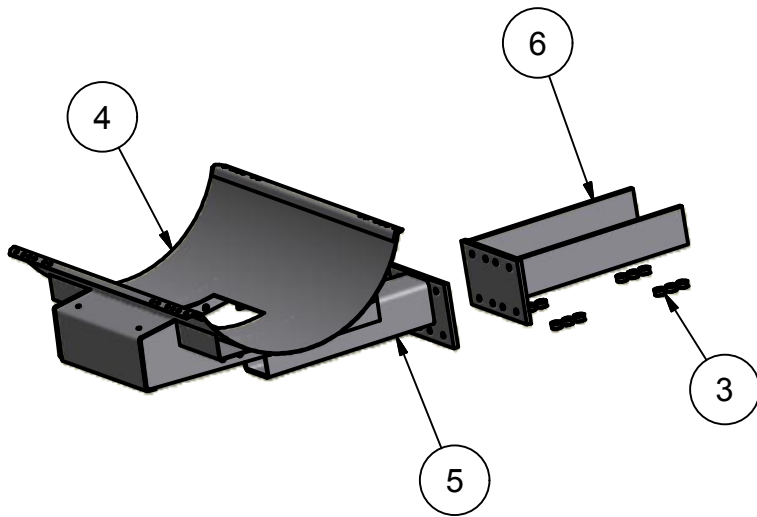

# John Deere 8000T Hi-Clearance Tank Mounts W/300 Saddles

Parts List			
ITEM	QTY	PART NUMBER	DESCRIPTION
1	2	10-1801	Green 300 Conversion
2	1	10-1028L	JD8000T HC Left Side Tube
3	24	Spacer 01	Spacer Tube
4	2	10-1011	300 Saddle, Green
5	1	10-1028R	JD8000T HC Right Side Tube
6	2	10-1602	JD8000T HC Side Bracket