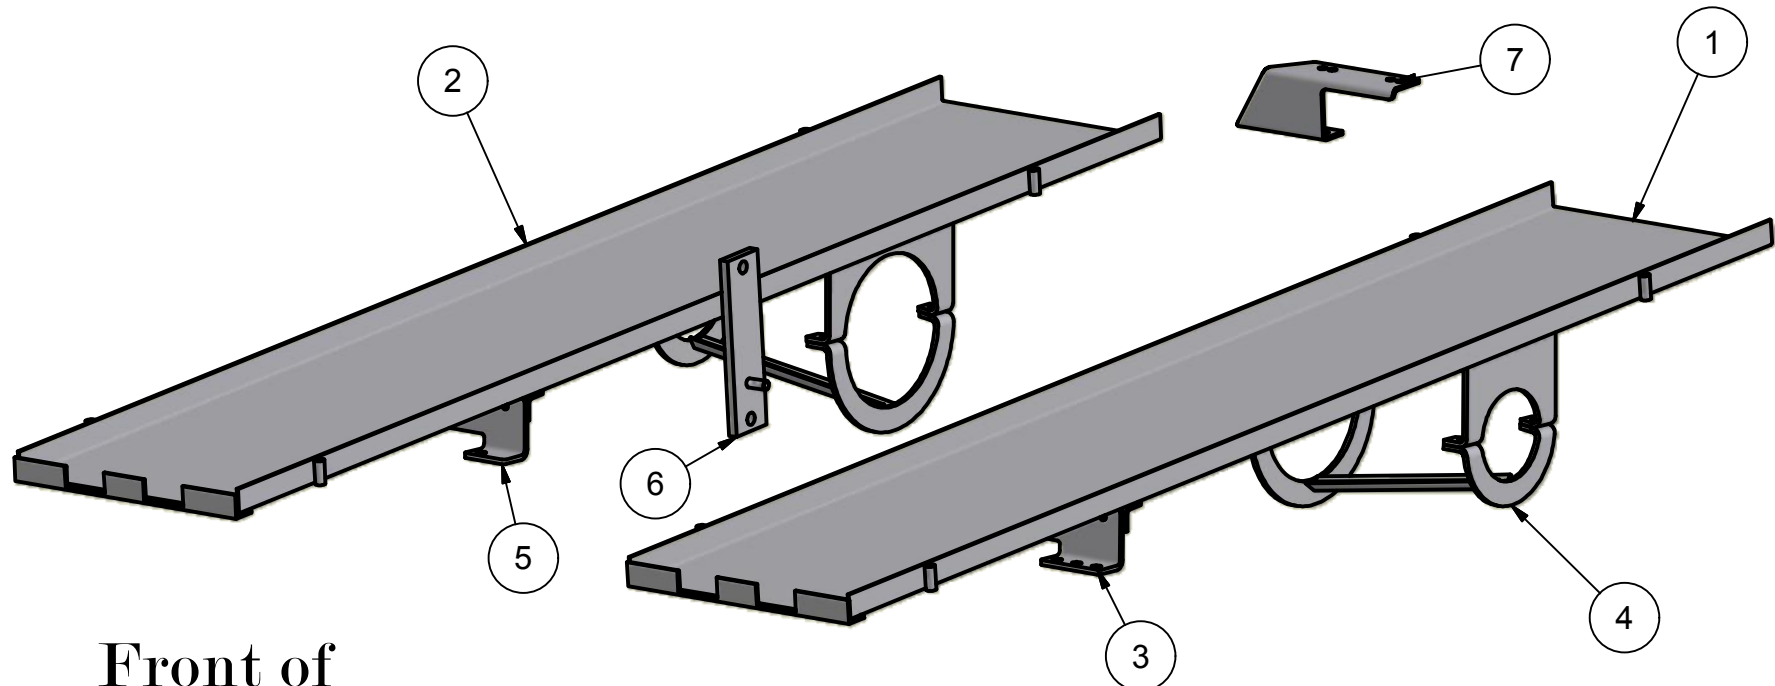

John Deere 8000T Inside Tank Mounts for 225 Gal. Tanks

Parts List			
ITE	QTY	PART NUMBER	DESCRIPTION
1	1	10-1900L	JD8000 WT Pan L
2	1	10-1900R	JD8000WT Pan R
3	1	10-1612L	JD8000WT HC Side Bracket L
4	2	10-1901	JD800 WT Axle Clamp
5	1	10-1612R	JD8000WT HC Side Bracket R
6	1	10-1607	Front Step Bracket
7	1	10-1608 10-1608*T20	JD8000T, 8010T Step bracket rear JD8020T,8030T Step bracket rear