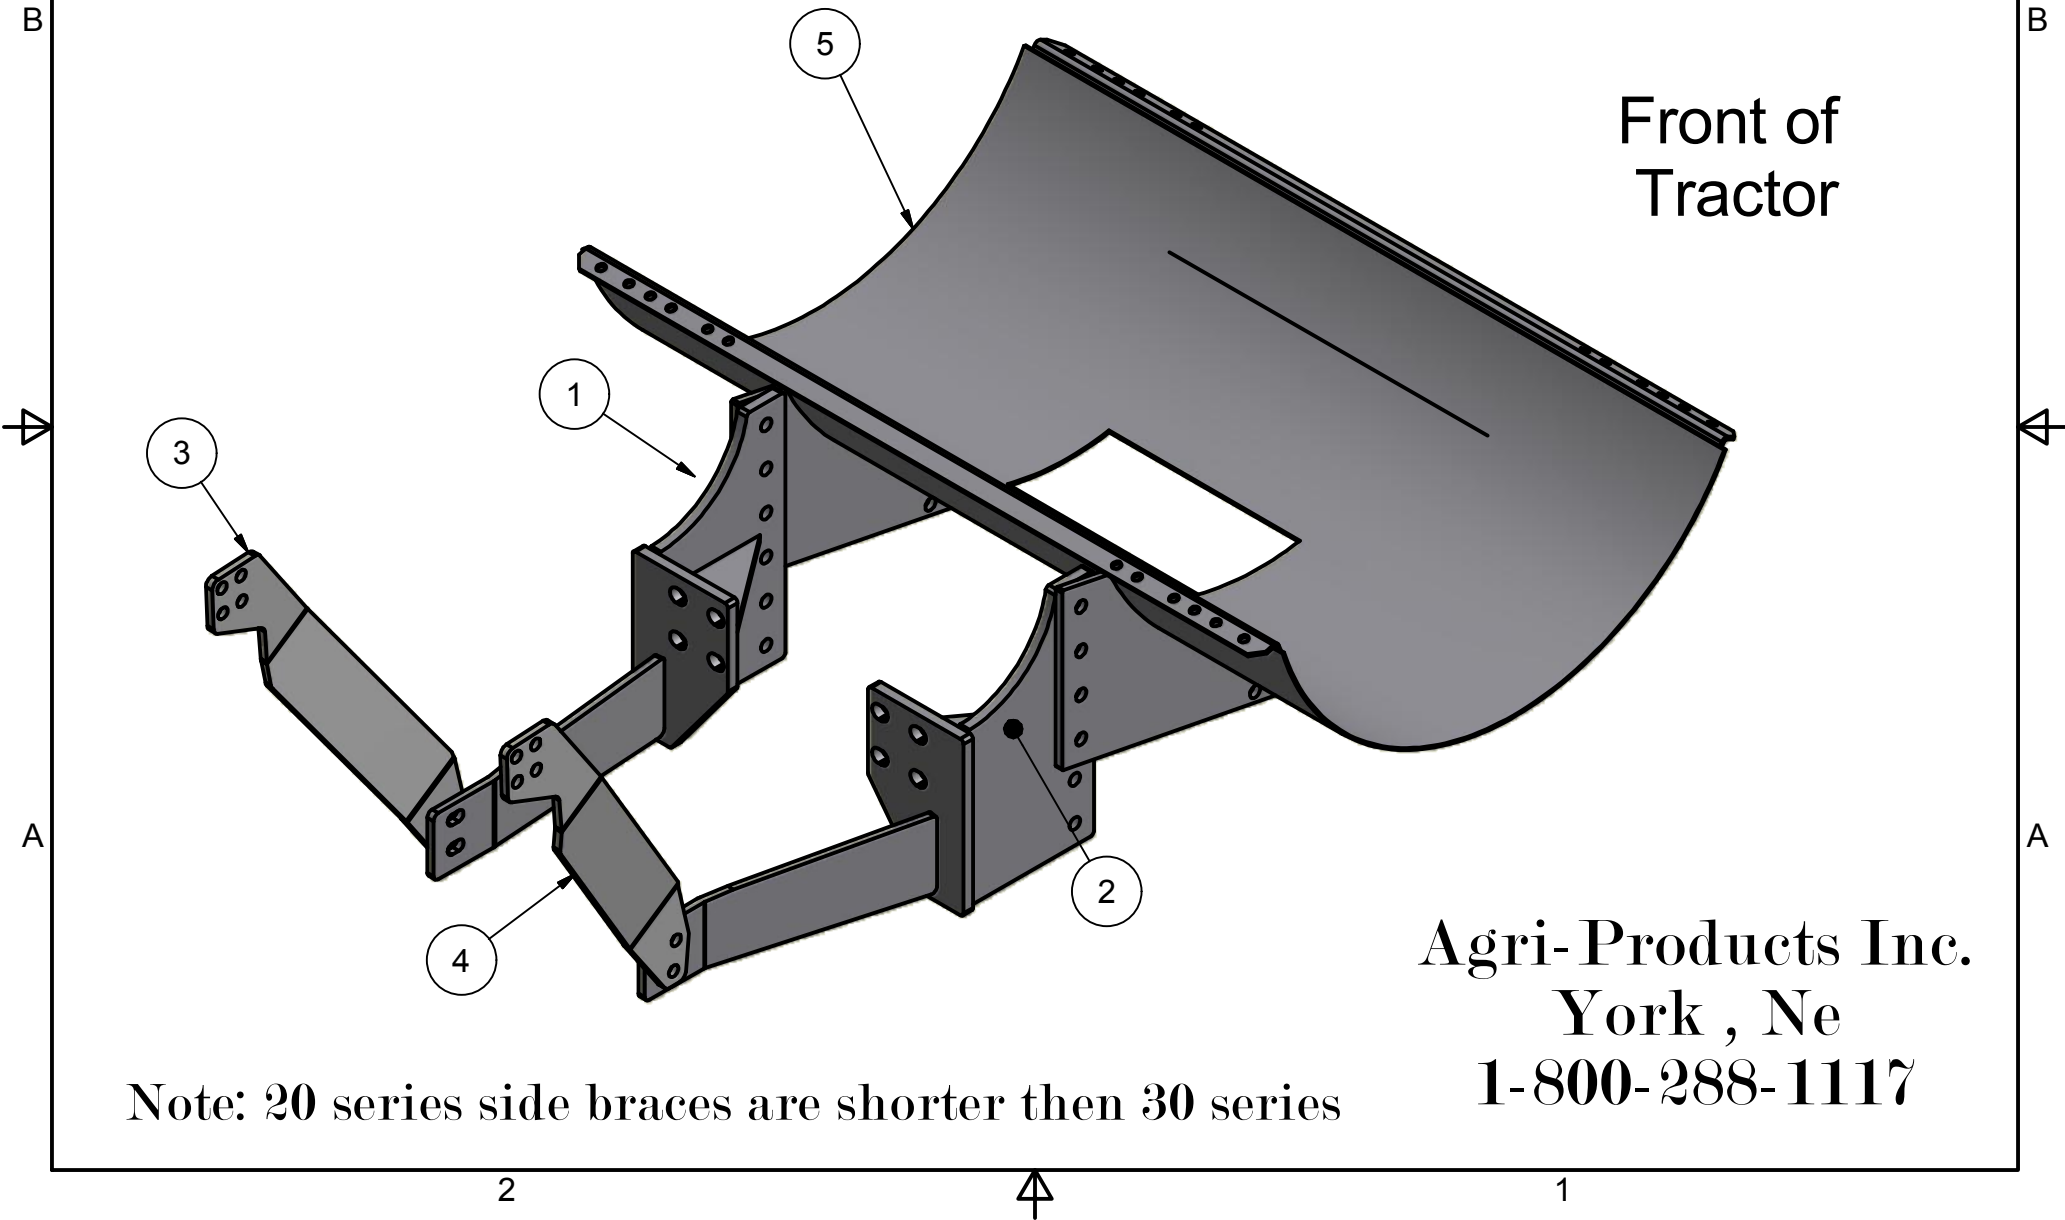

# John Deere 8020 Series Front Mount Saddle Bracket

Parts List			
ITEM	QTY	PART NUMBER	DESCRIPTION
1	1	10-1611L	JD8020 FM Saddle Bracket L
2	1	10-1611R	JD8020 FM Saddle Bracket R
3	1	10-1700L	JD8020 Front Side Brace L
4	1	10-1700R	JD8020 Front Side Brace R
5	1	10-1011	300 Saddle, Green

Agri-Products Inc.  
York, Ne  
1-800-288-1117

Note: 20 series side braces are shorter then 30 series