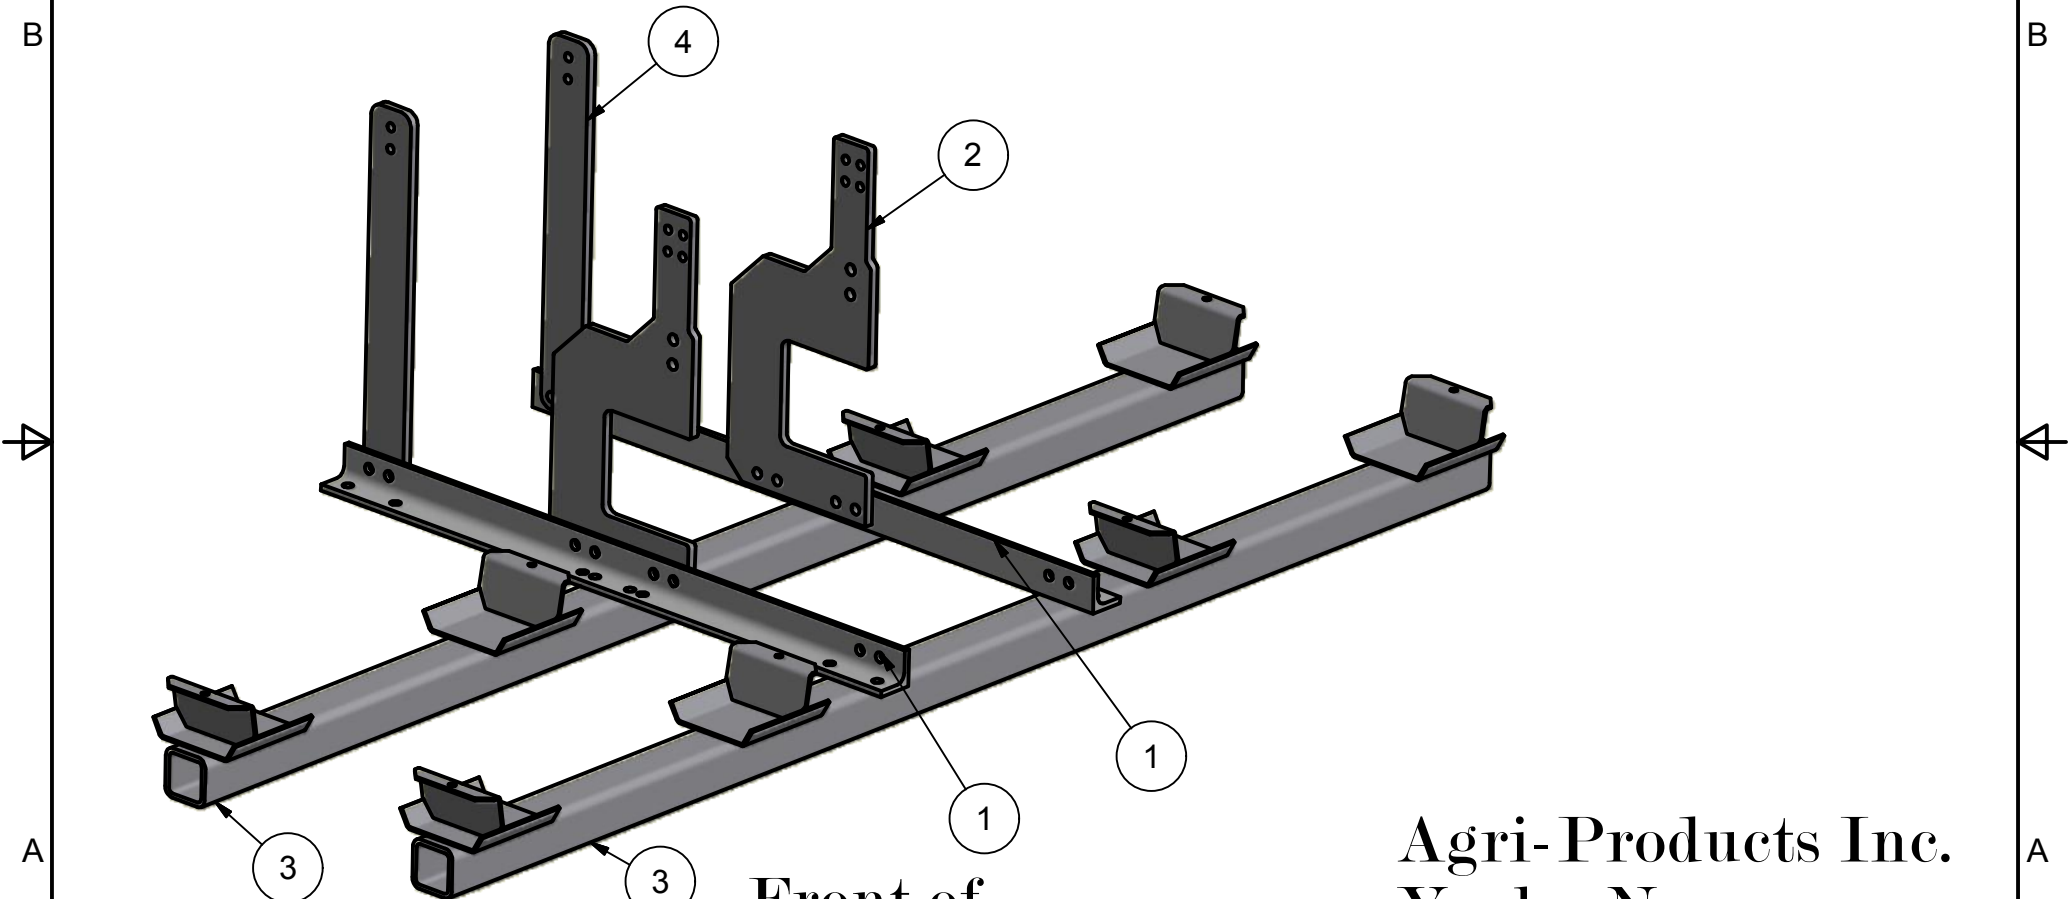

2

1

**John Deere 8030T Series
Front Side Mounts
200 Gal. Tanks**

Parts List			
ITEM	QTY	PART NUMBER	DESCRIPTION
1	2	10-1027	JDWT 400 tube angles
2	2	10-1709F	Front Bracket
3	2	10-1024	JD WT 4"X4"X114" TUBE
4	2	10-1709	JDWT400 3/4" x 4" back brace

Front of
tractor

**Agri-Products Inc.
York, Ne
1-800-288-1117**

2

1