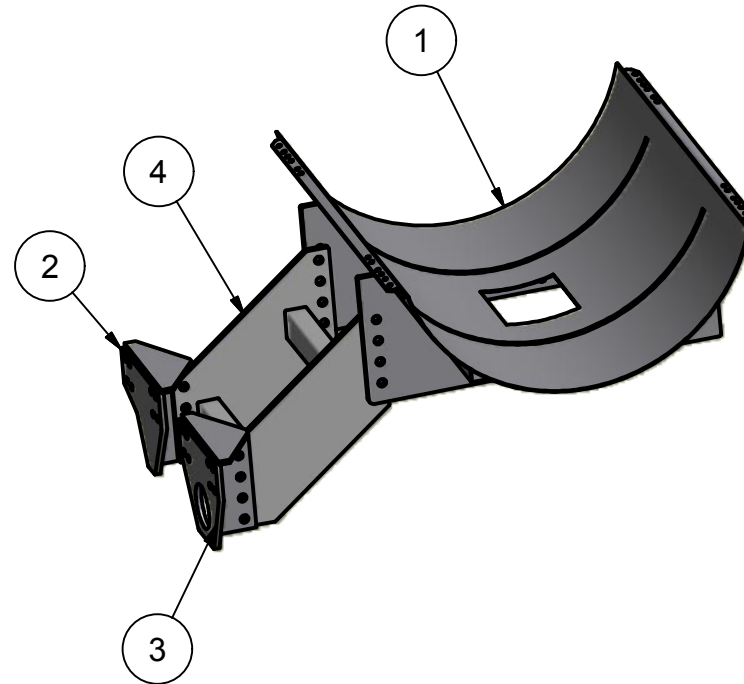

**John Deere 9000T
Side Mount (Hi-Clearance)
500 Gal. Saddle**

Parts List			
ITE	QT	PART NUMBE	DESCRIPTION
1	2	10-1014	Green 500 saddle
2	1	10-1600BL	JD9000T Side Bracket Back Left
3	1	10-1600FL	JD9000T Side Bracket Front Left
4	2	10-1802	JD9000T Saddle Conv.
5	1	10-1600BR	JD900T Side Bracket, back right
6	1	10-1600FR	JD9000T Side Bracket, Front Right

**Front of
Tractor**

**Agri-Products Inc.
York , Ne
1-800-288-1117**