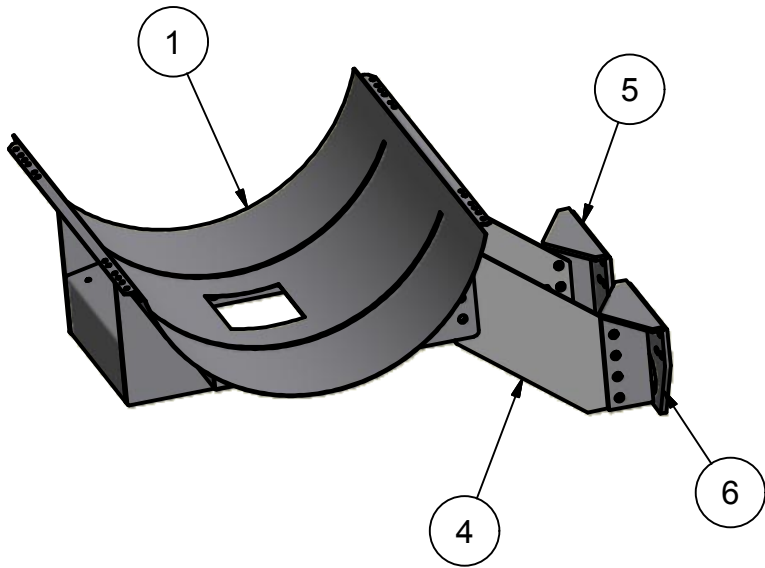

**John Deere 9000T
Side Mount (Hi-Clearance)
500 Gal. Saddle**

Parts List			
ITE	QT	PART NUMBE	DESCRIPTION
1	2	10-1014	Green 500 saddle
2	1	10-1600BL	JD9000T Side Bracket Back Left
3	1	10-1600FL	JD9000T Side Bracket Front Left
4	2	10-1802	JD9000T Saddle Conv.
5	1	10-1600BR	JD900T Side Bracket, back right
6	1	10-1600FR	JD9000T Side Bracket, Front Right

**Front of
Tractor**

**Agri-Products Inc.
York , Ne
1-800-288-1117**