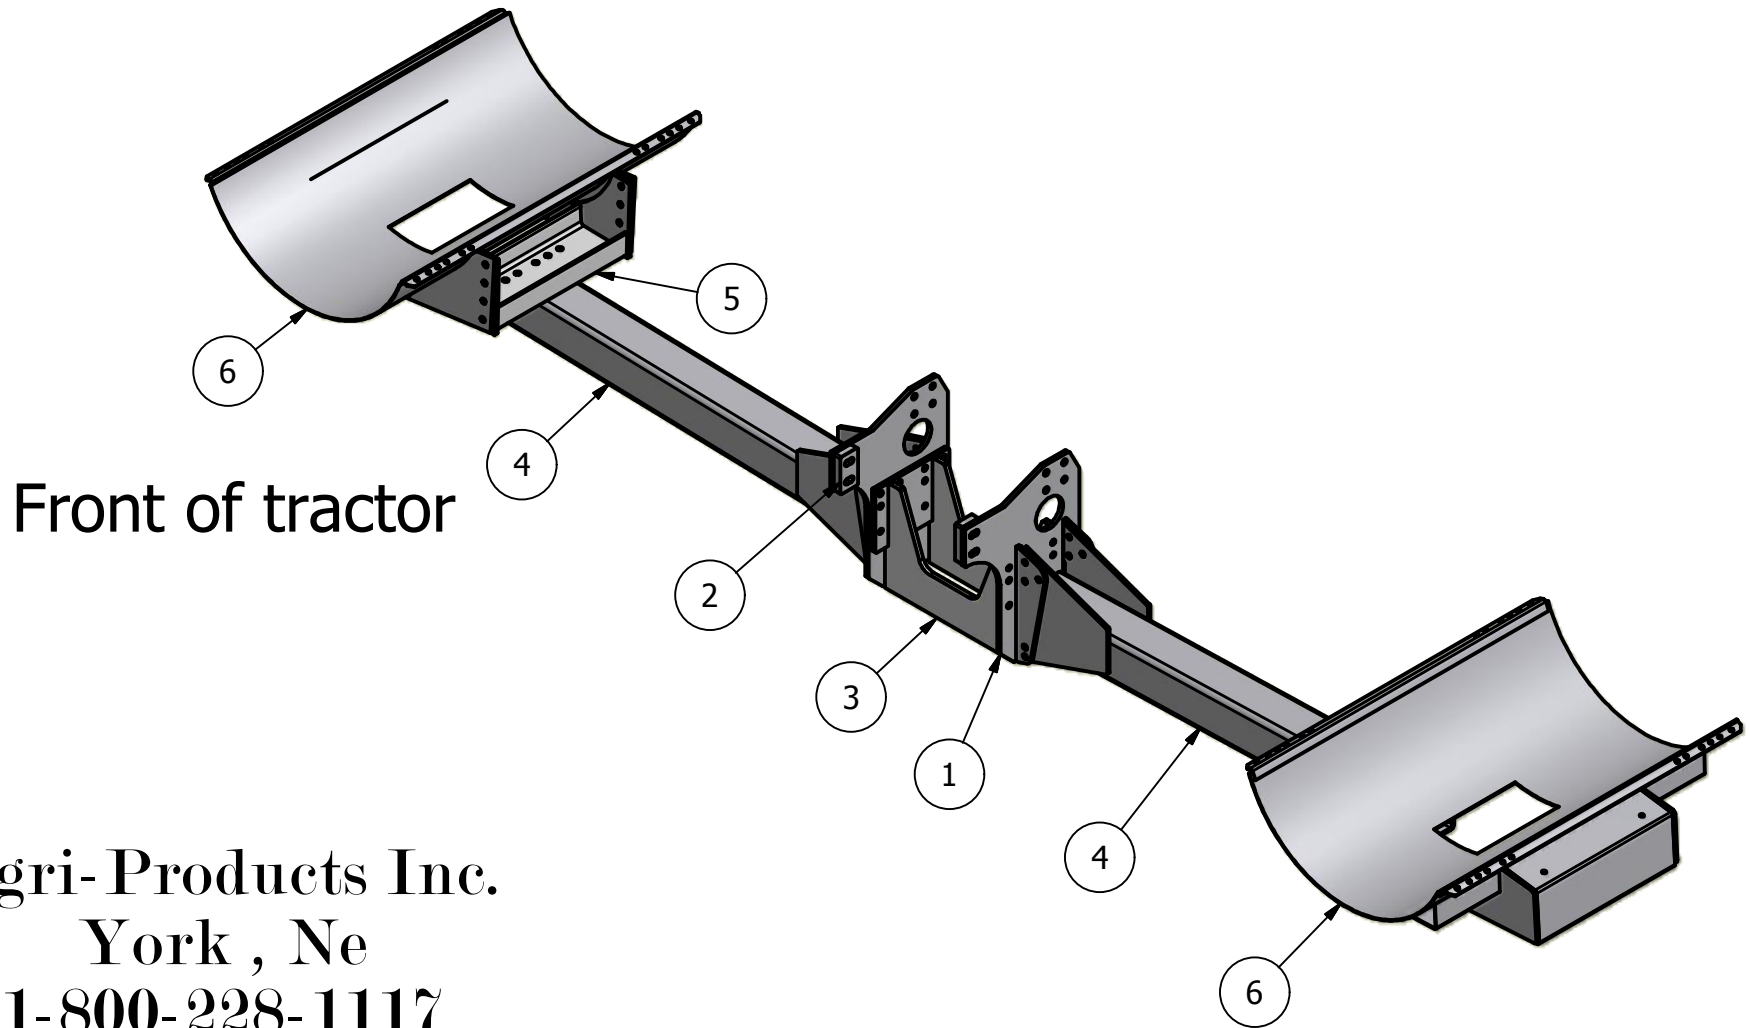

**Case IH Puma
165, 180, 195, 210
Hi-Clearance
300 Gal.**

Parts List			
ITEM	QTY	PART NUMBER	DESCRIPTION
1	1	20-1409L	Case Puma 180 Side Plate L
2	1	20-1409R	Case Puma 180 Side Plate R
3	1	20-1206	Case Puma 180 Undertruss
4	2	20-1022	7 x 7x6' Tube, black
5	2	20-1801	Saddle Conv.
6	2	20-1011	Tank Saddle