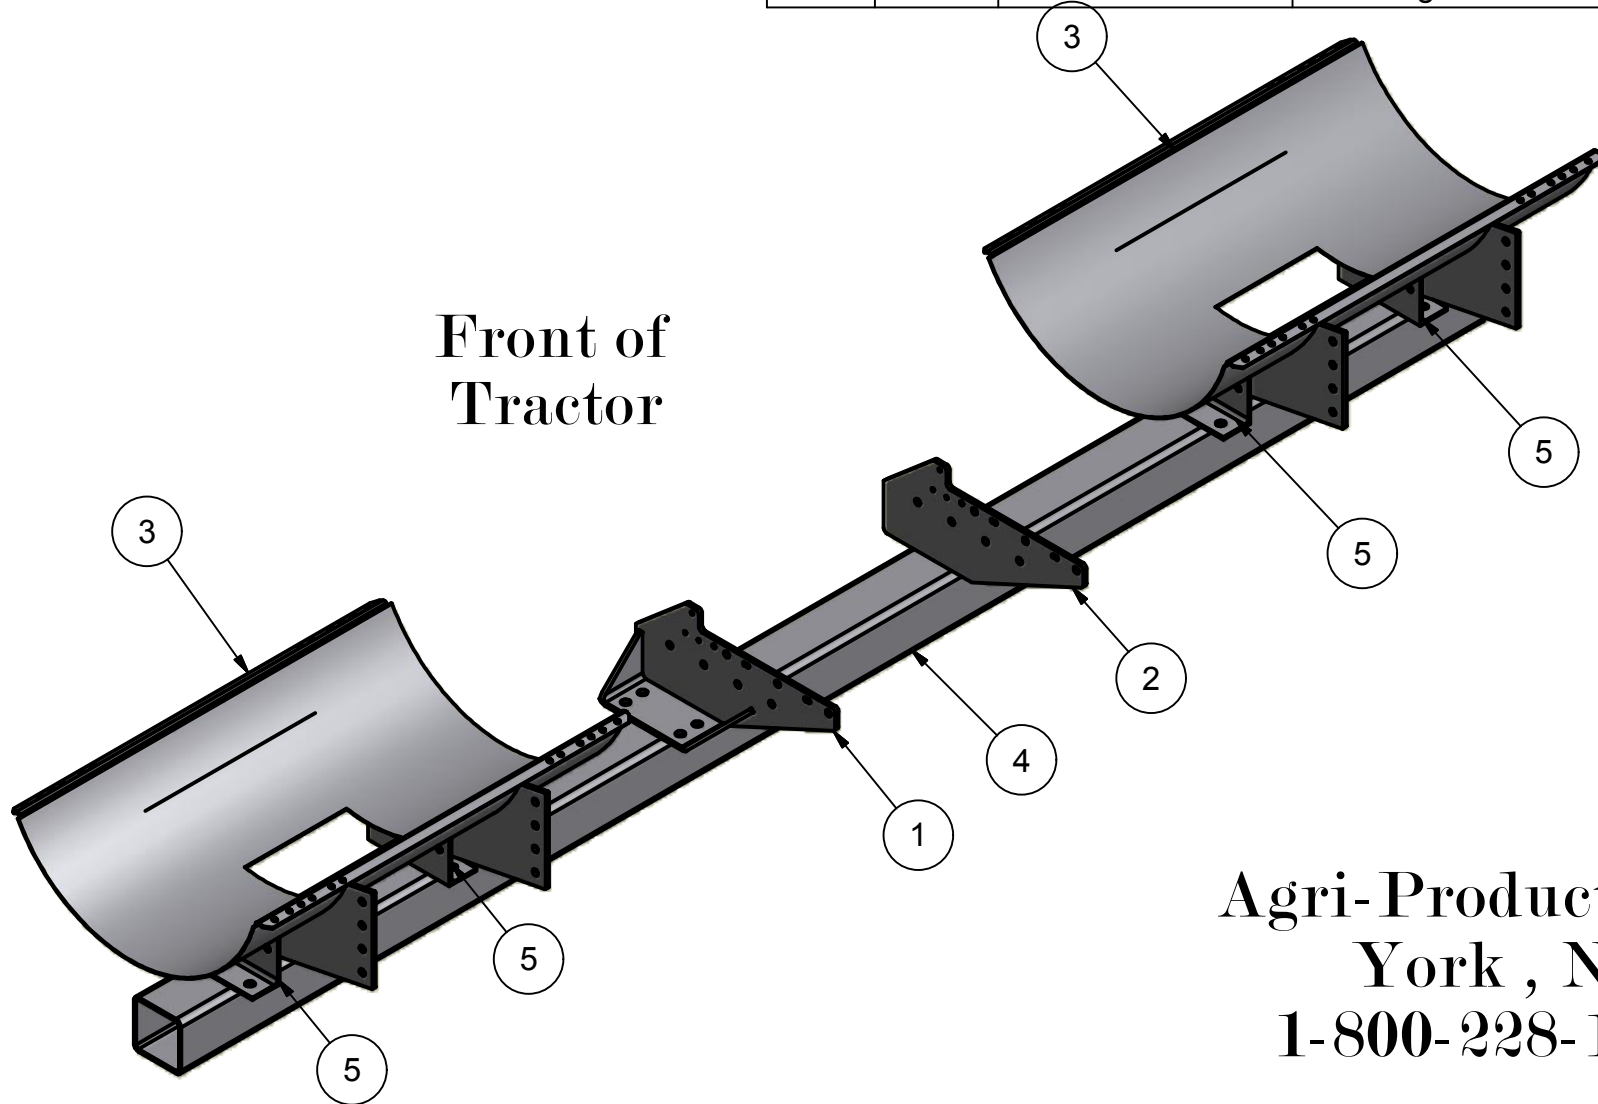

**Case IH 9200/9300 Series
Front Side Mount Tanks
300 Gal. Saddles**

Parts List			
ITEM	QTY	PART NUMBER	DESCRIPTION
1	1	20-1401L	Case 9200/9300 4WD Side Plate L
2	1	20-1401R	Case 9200/9300 4 WD Side Plate R
3	2	20-1011	300 Saddle, black
4	1	20-1020	7 x 7 x 14' Tube
5	4	60-1033	4 x 6 Angle

**Front of
Tractor**

**Agri-Products Inc.
York, Ne
1-800-228-1117**