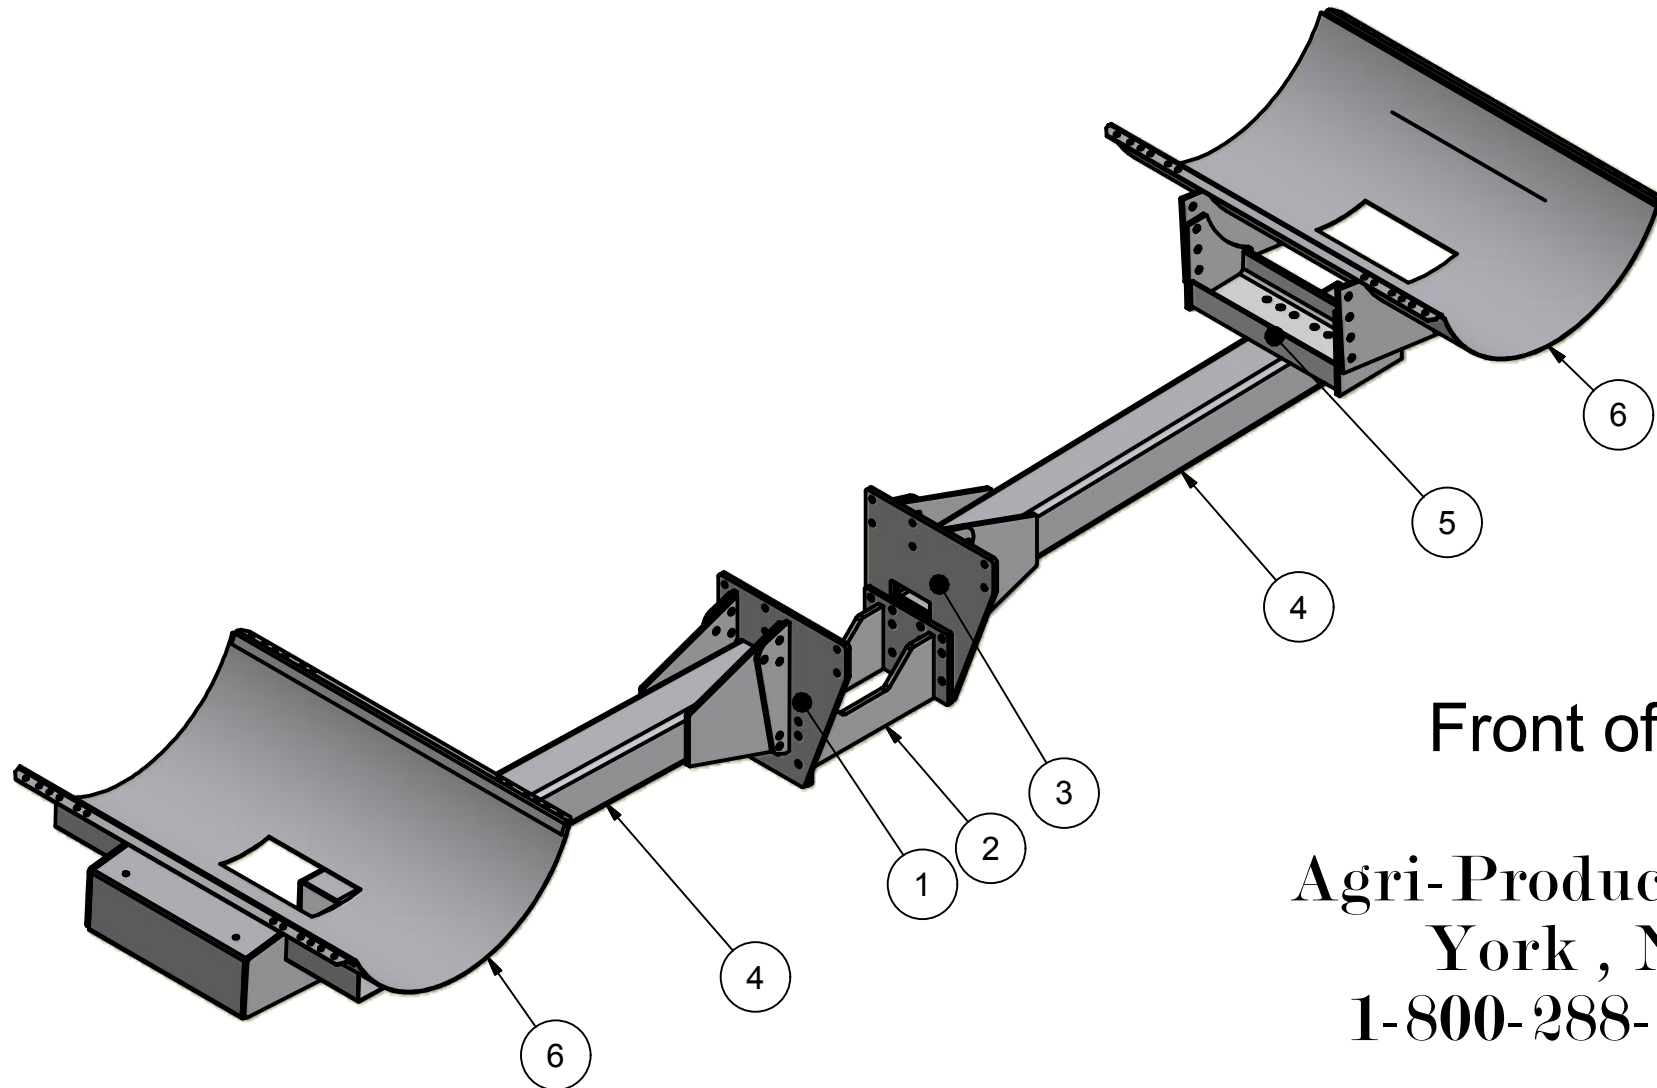

**Magnum 71/72/89
Series Tractors
Hi-Clearance
300 Saddles**

Parts List			
ITEM	QTY	PART NUMBER	DESCRIPTION
1	1	20-1410R	Case MAG HC Side Plate R
2	1	20-1201	Magnum Undertruss
3	1	20-1410L	Case MAG HC Side Plate L
4	2	20-1022	7x7x6' tube, black
5	2	20-1801	Black 300 Conversion
6	2	20-1011	300 Saddle, black

Front of Tractor

**Agri-Products Inc.
York, Ne
1-800-288-1117**