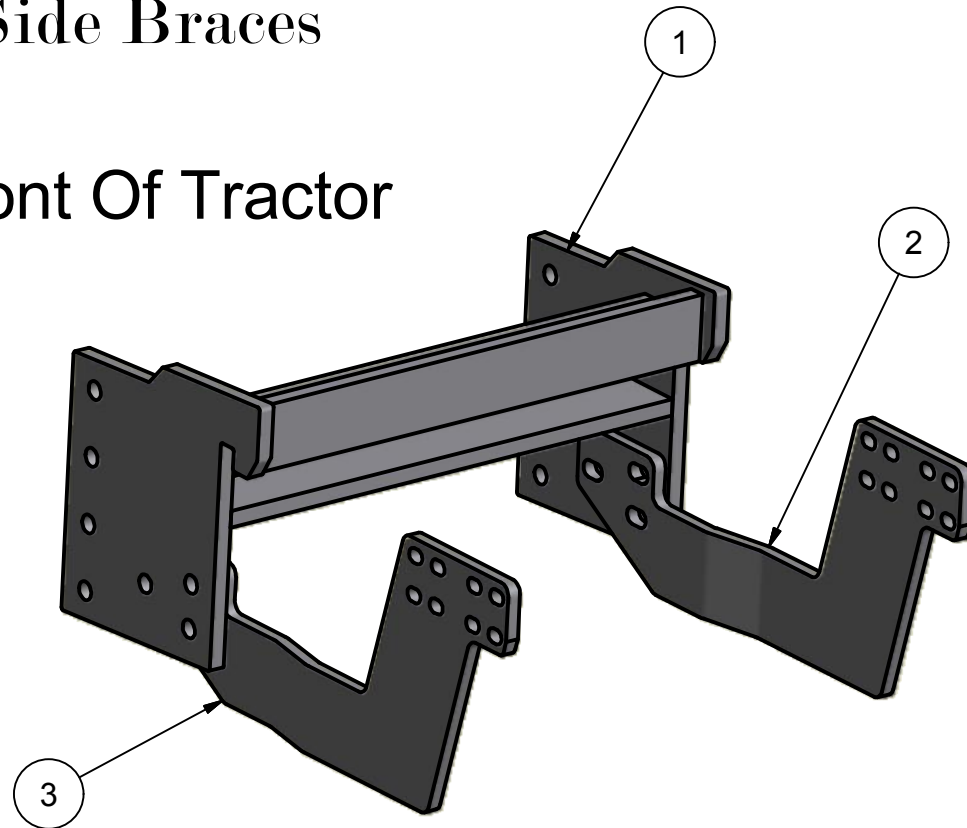

Magnum 71/72 Series Front Mount Hook & Side Braces

Parts List			
ITEM	QTY	PART NUMBE	DESCRIPTION
1	1	20-1302	Magnum 71/72 Hook
2	1	20-1706R	Case Mag 71/72 FM Side Brace R
3	1	20-1706L	Case MAG 71/72 FM Side Brace L

Front Of Tractor

Agri-Products Inc.
York, Ne
1-800-288-1117