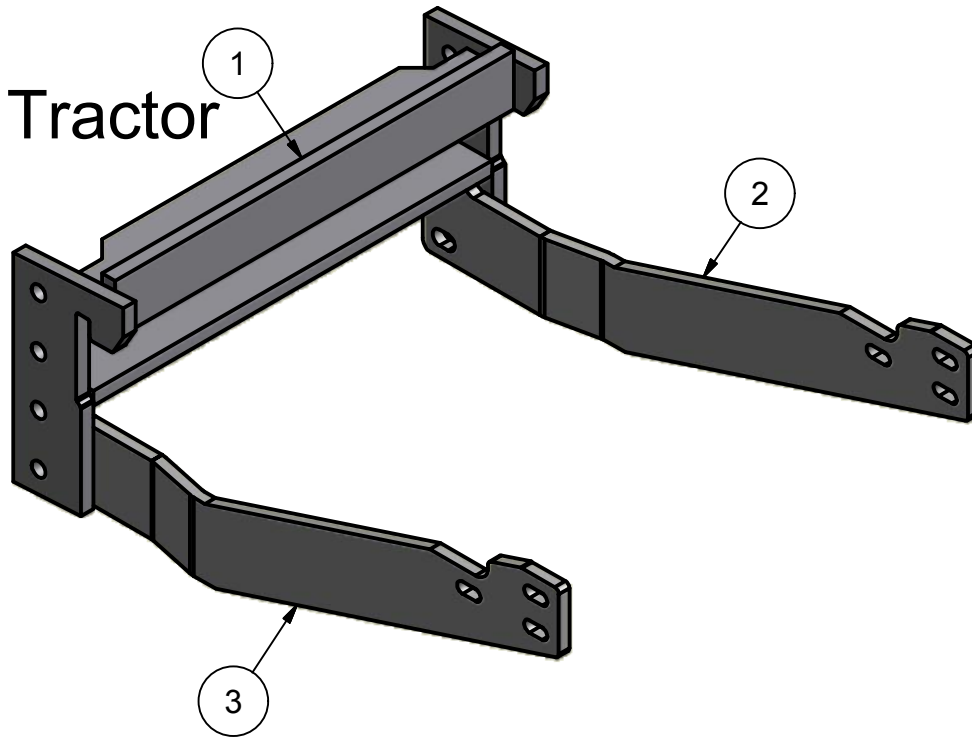

Magnum 89 Series Front Mount Hook & Side Braces

Parts List			
ITEM	QTY	PART NUMBE	DESCRIPTION
1	1	20-1301	Case MAG 89 Hook
2	1	20-1705R	Case MAG 89 FM Side Brace R
3	1	20-1705L	Case MAG 89 FM Side Brace L

Front of Tractor

Agri-Products Inc.
York , Ne
1-800-288-1117