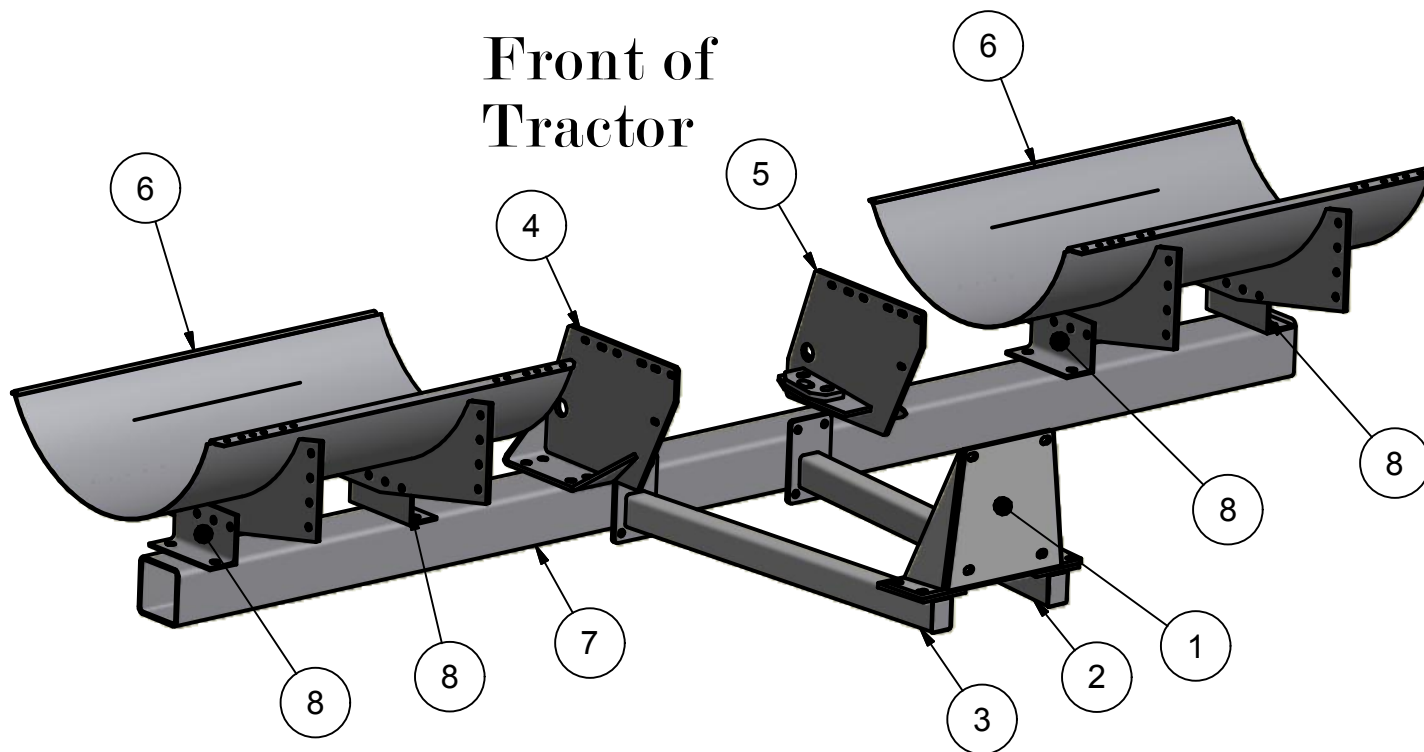

**STX 275/335 Straight
(Small Frame STD)
Front Side Mount
300 Saddles**

Parts List			
ITEM	QTY	PART NUMBER	DESCRIPTION
1	1	20-1501	Case STX 90 deg sm axle plate
2	1	20-1701R	Case STX Sm. Std tube brace R
3	1	20-1701L	Case STX Sm. Std tube brace L
4	1	20-1403*SFL	Case STX Sm Frame Side Plate L
5	1	20-1403*SFR	Cast STX Sm Frame Side Plate R
6	2	20-1011	300 Saddle, black
7	1	20-1020	7" x 7" Tube 14' Long
8	4	60-1033	4 x 6 Angle

**Front of
Tractor**

**Agri-Products Inc.
York, Ne
1-800-288-1117**