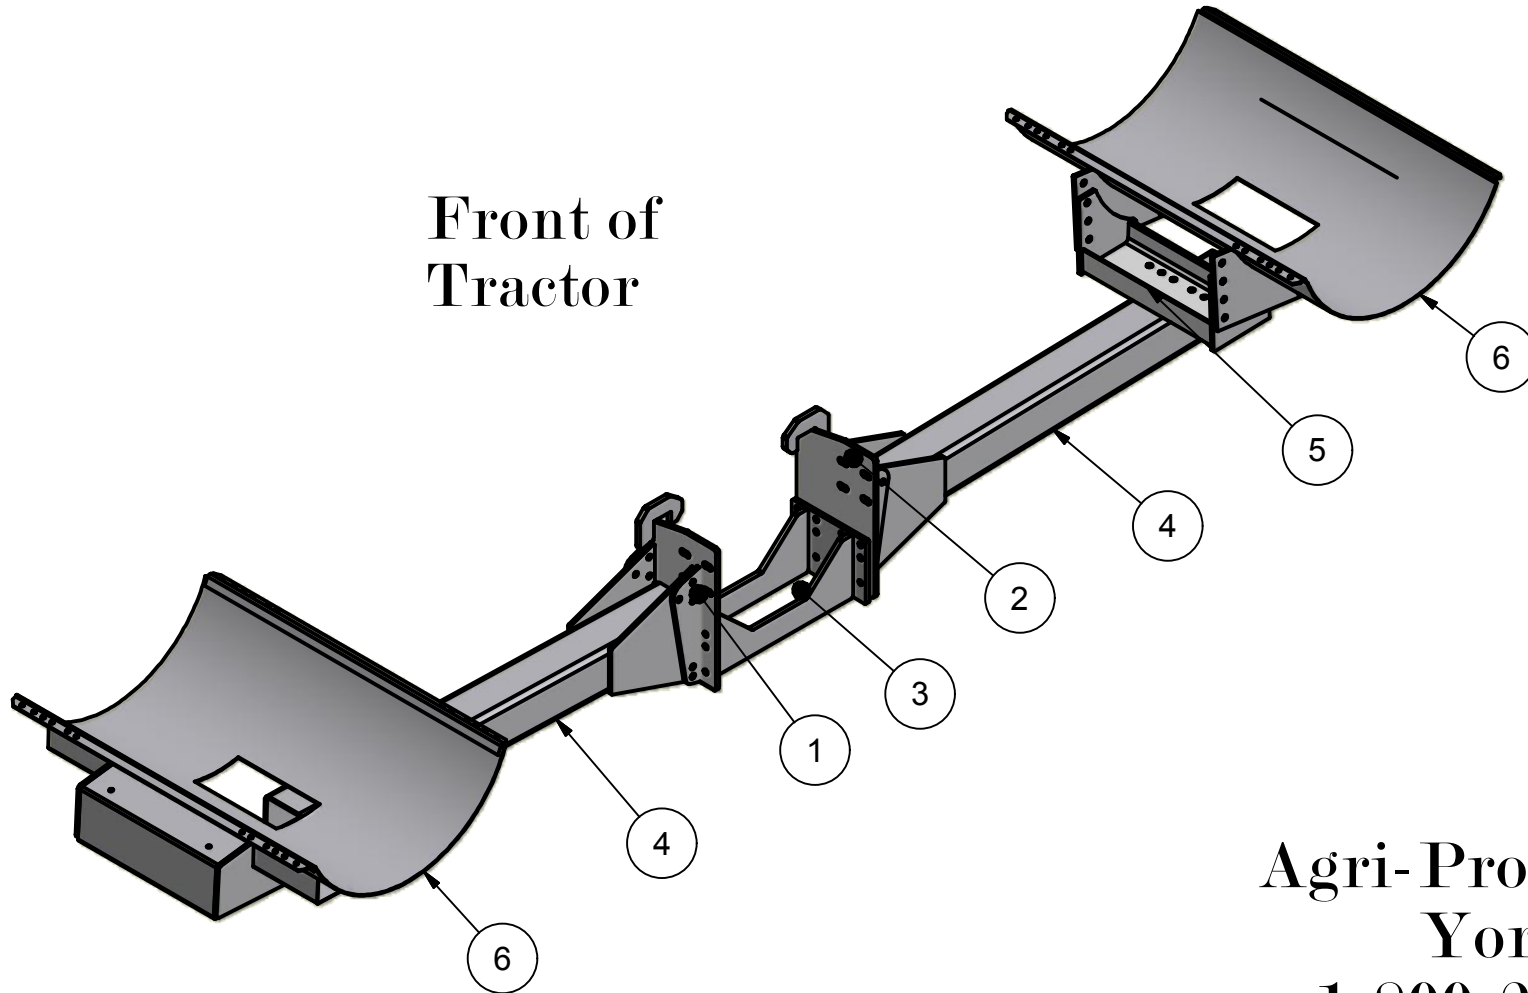

**Cat 600 "a"/Agco DT Series
 Tractors
 Hi-Clearance Tank Mounts
 300 Gal. Saddles**

Parts List			
ITEM	QTY	PART NUMBER	DESCRIPTION
1	1	30-1402L	Cat MT 600 "a"/ Acgo Side Plate L
2	1	30-1402R	Cat MT 600 "a"/Acgo Side Plate R
3	1	30-1202	Agco Undertruss
4	2	20-1022	7x7x6' tube, black
5	2	20-1801	Black 300 Conversion
6	2	20-1011	300 Saddle, black

**Front of
 Tractor**

**Agri-Products Inc.
 York , Ne
 1-800-288-1117**