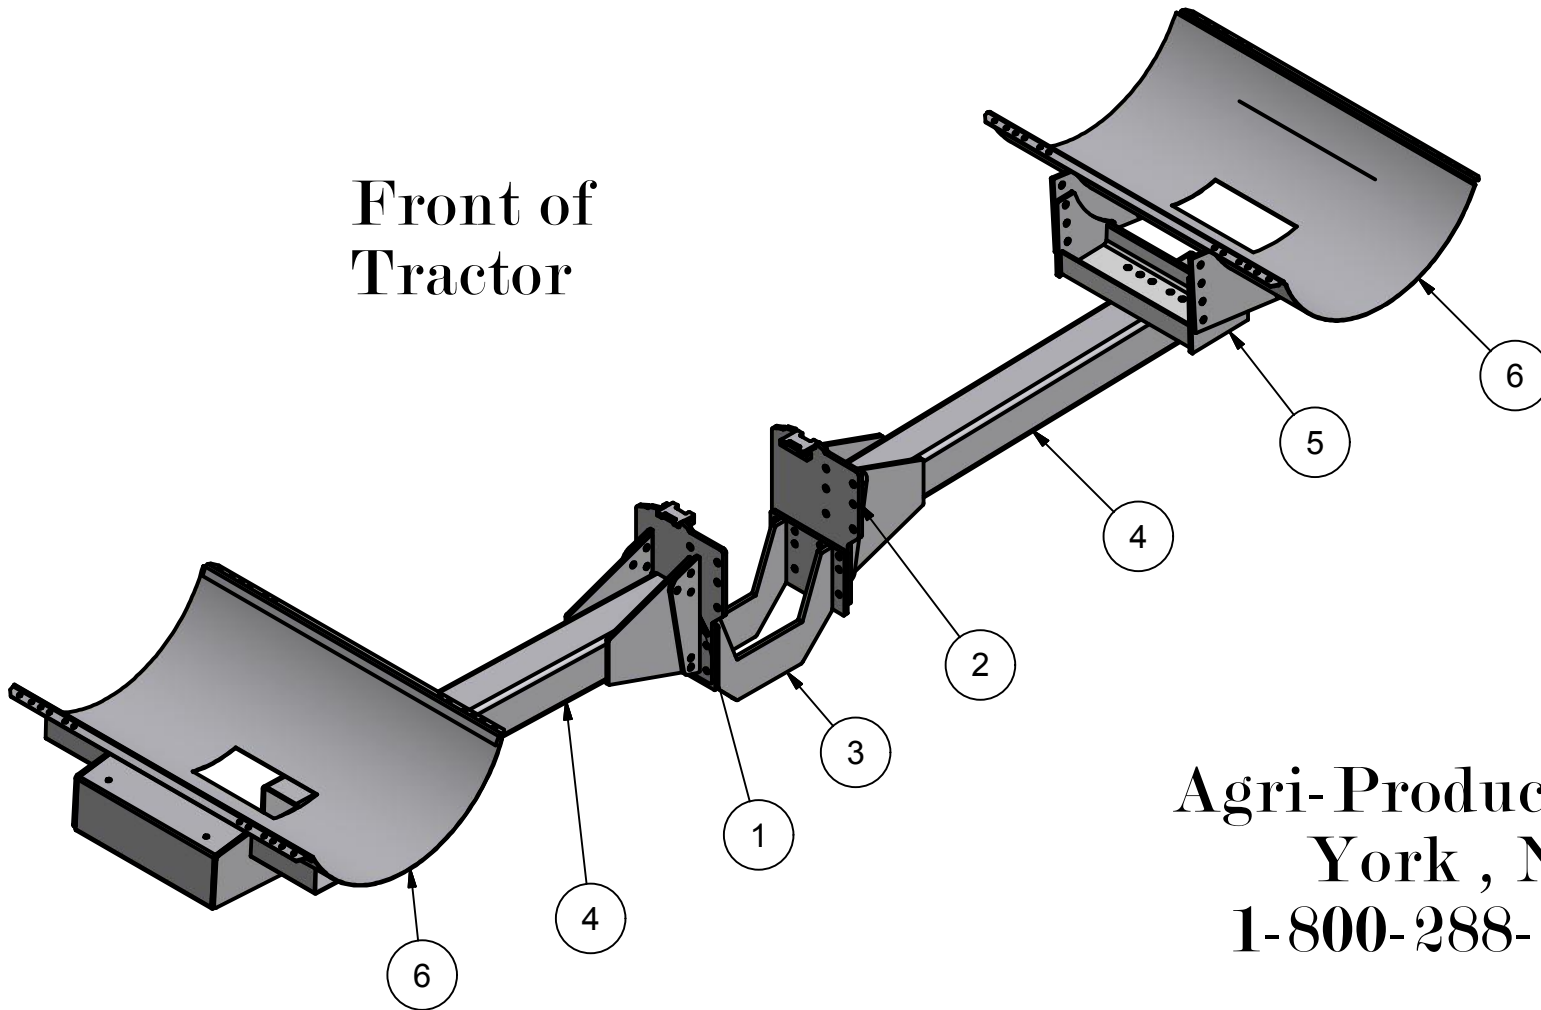

**Cat 600b Series &
Agco DTa Series Tractors
Hi-Clearance Tank Mounts
300 Gal. Saddles**

Parts List			
ITEM	QTY	PART NUMBE	DESCRIPTION
1	1	30-1400R	Cat MT 600 ser Side Plate R
2	1	30-1400R	CAT MT 600 Ser Side Plate R
3	1	30-1201	Cat MT600 a ser/AGCO DT Undertruss
4	2	20-1022	7x7x6' tube, black
5	2	20-1801	Black 300 Conversion
6	2	20-1011	300 Saddle, black

Front of
Tractor

**Agri-Products Inc.
York, Ne
1-800-288-1117**