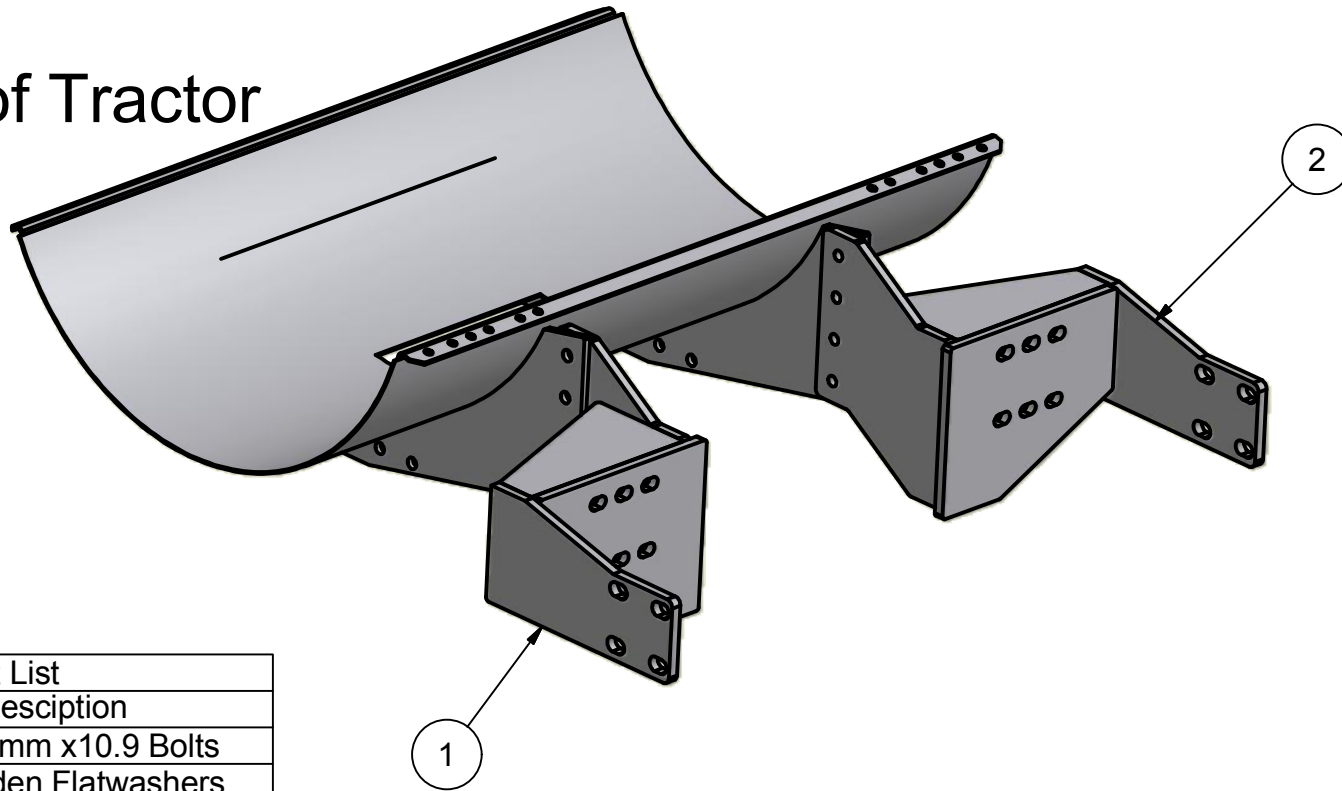

Cat MT800 Front Mount Tank Brackets

Parts List			
ITEM	QTY	PART NUMBER	DESCRIPTION
1	1	30-1603L	Cat MT 800 FM Bracket L
2	1	30-1603R	Cat MT 800 FM Bracket R
3	1	20-1011	300 Saddle, black

Front of Tractor

Bolt List	
QTY	Description
12	20mm x 70mm x10.9 Bolts
12	20mm Harden Flatwashers
8	24mm x 75mm x 10.9 Bolts
8	24mm Harden Flatwashers
8	3/4 x 2 1/2 Gd 5 Bolts
8	3/4 in Lockwashers
8	3/4 in Nuts
2	Nylon Straps