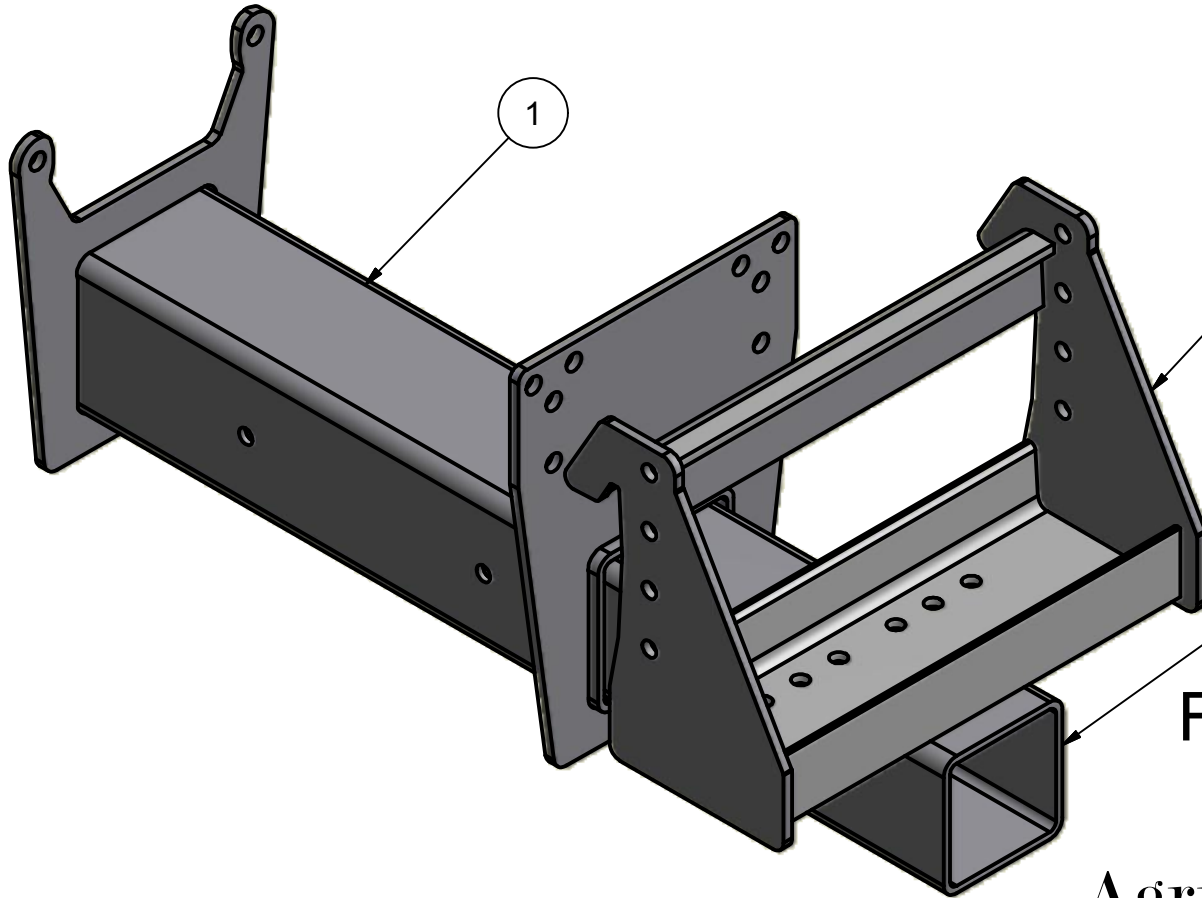

**MX Magnum Series
MX180,200,220,240,270
Front Mount**

Parts List			
ITEM	QTY	PART NUMBER	DESCRIPTION
1	1	20-1021	Case MX 180-270 Reciever tube
2	1	20-1303	Case MX 180/270 Hook
3	1	20-1022	Case MX 180-270 Front Tube