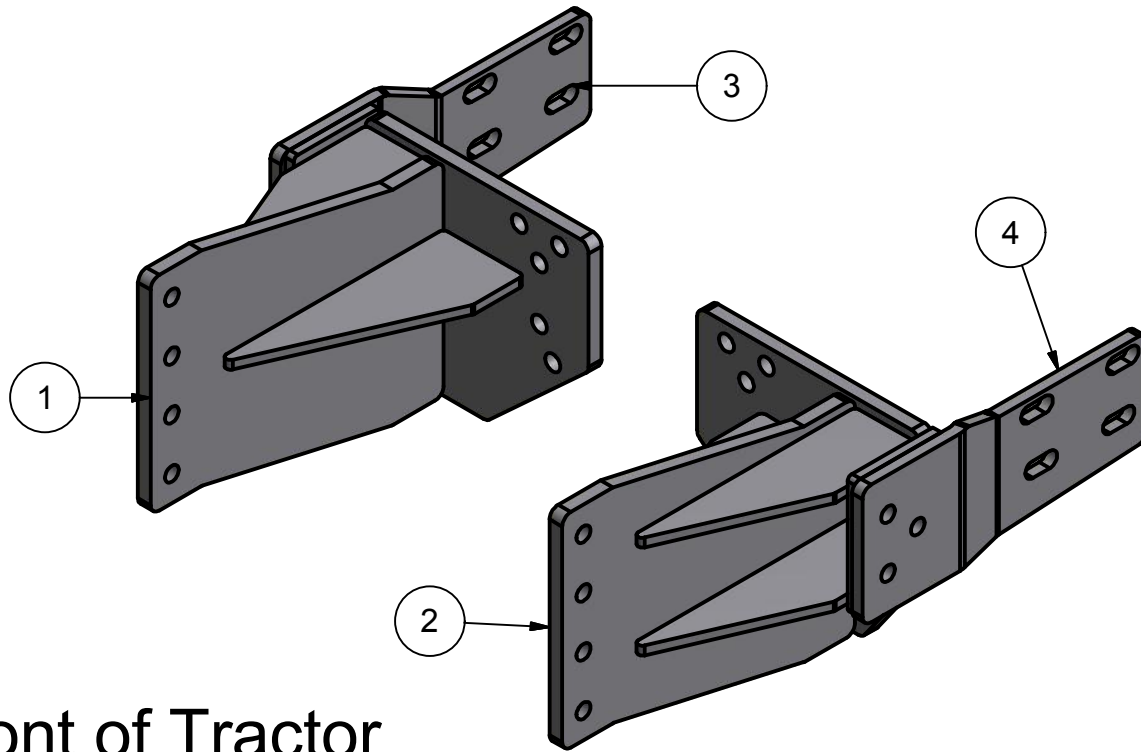

# MX210,230,255,285 Front Mount Saddle Brackets

## 11/07

Parts List			
ITEM	QTY	PART NUMBER	DESCRIPTION
1	1	20-1601R	Case MX FM Tank Bracket R
2	1	20-1601L	Case MX FM Tank Bracket L
3	1	20-1708R	Case MX 210.230,255,285 Side Brace R
4	1	20-1708L	Case MX 210.230,255,285 Side Brace L