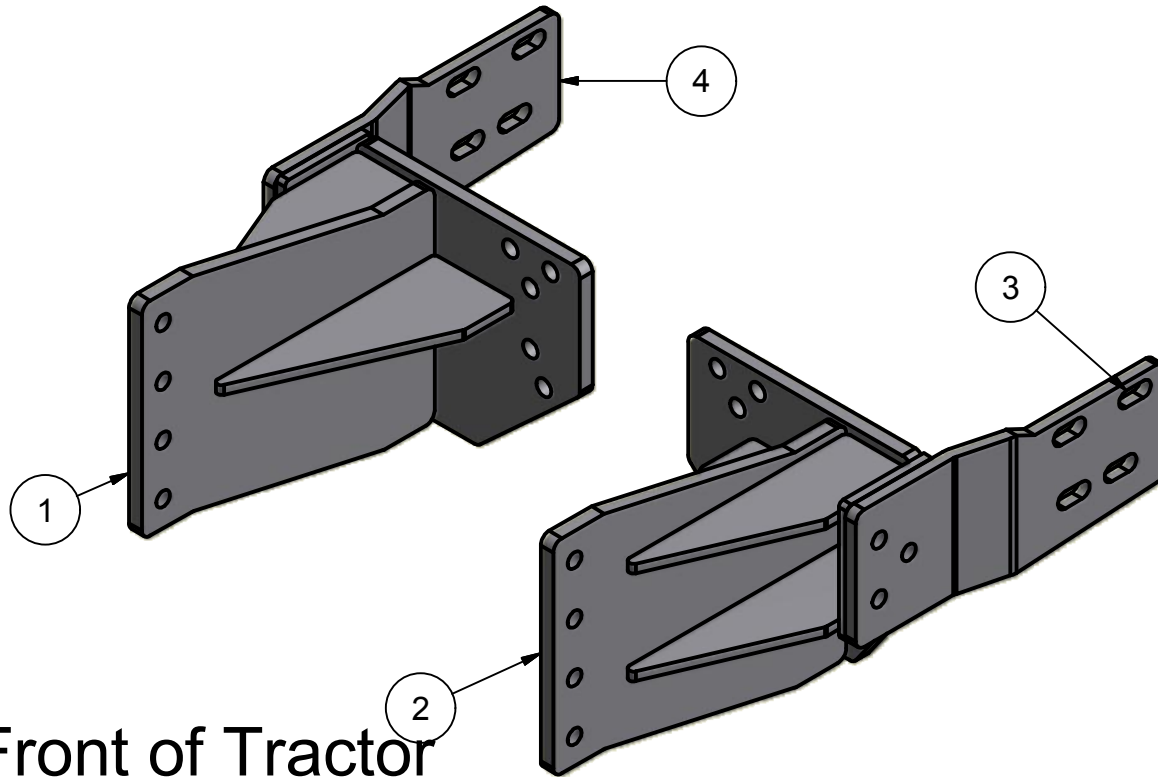

2

↓

1

Parts List

ITEM	QTY	PART NUMBER	DESCRIPTION
1	1	20-1601R	Case MX FM Tank Bracket R
2	1	20-1601L	Case MX FM Tank Bracket L
3	1	20-1707L	MX 215,245,275,305 Side Brace L
4	1	20-1707R	MX 215,245,275,305 Side Brace R

2

↓

1

MX 215,245,275,305,335
Front
Mount Saddle Brackets
11/07

2

↓

1

Agri-Products Inc.
York , Ne
1-800-288-1117