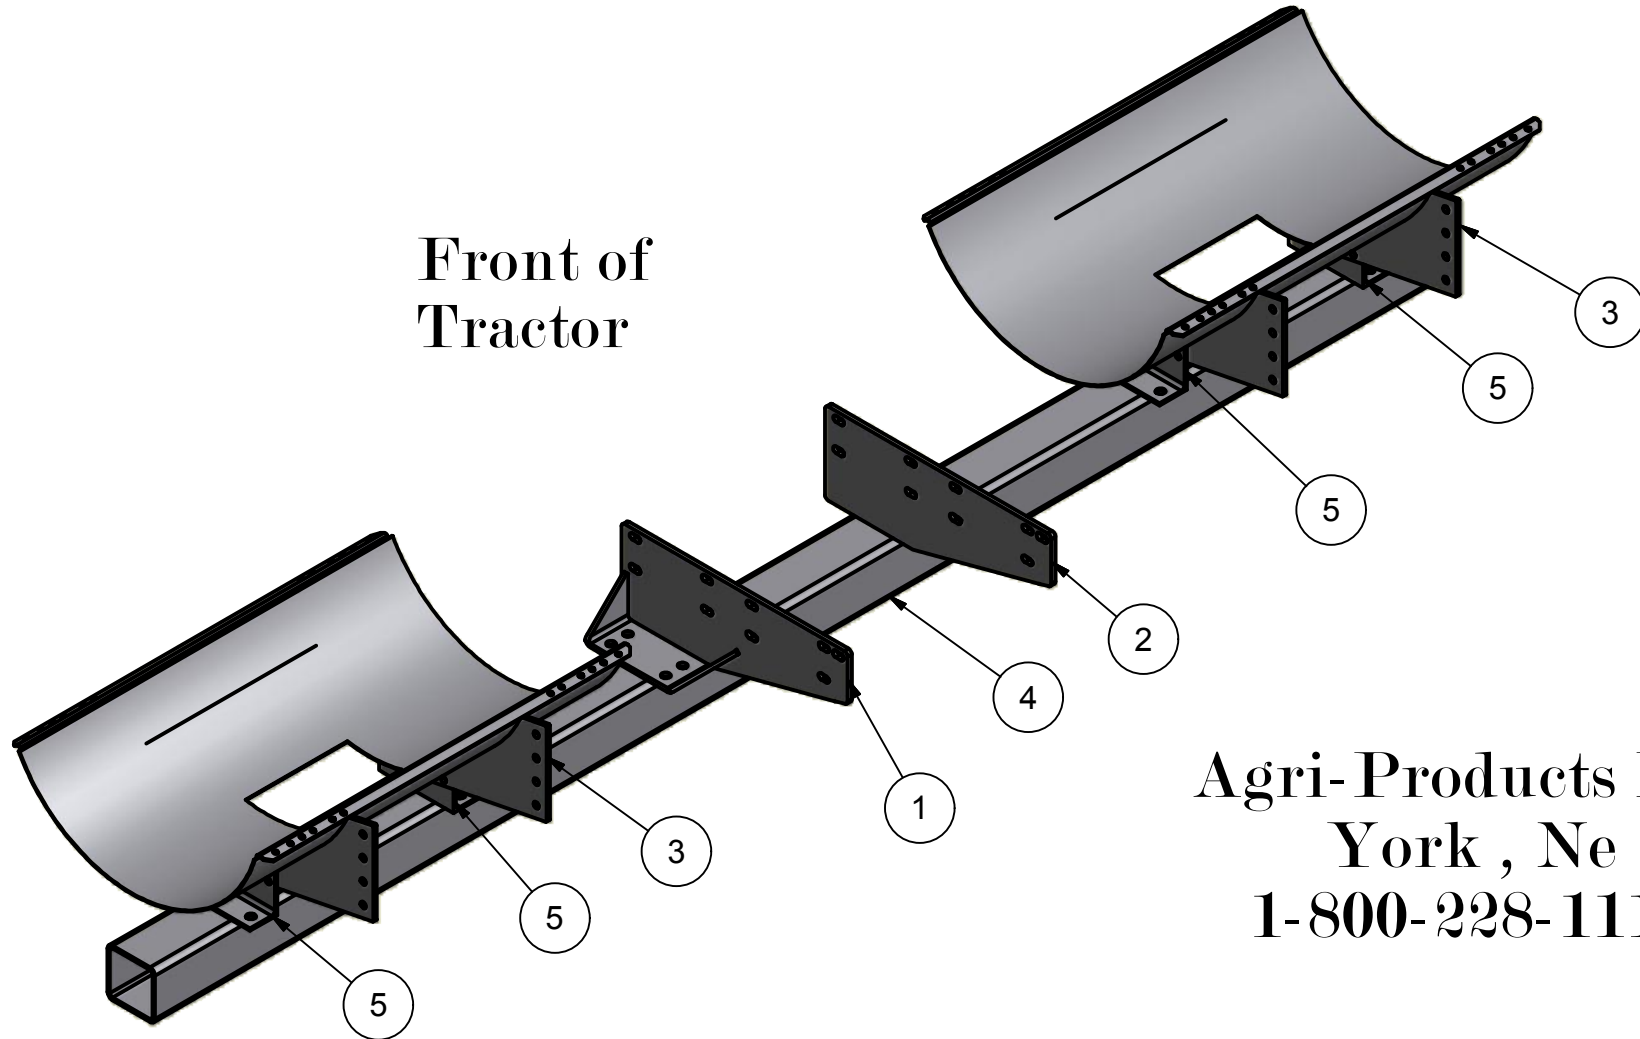

**Buhler/Versatile/Ford
9080/9082/9084 Series
Front Side Mount Tanks
300 Gal. Saddles**

Parts List			
ITEM	QTY	PART NUMBER	DESCRIPTION
1	1	50-1400L	Ford Versatile 4WD Side Plate R
2	1	50-1400R	Ford Versaile 4WD Side Plate R
3	2	20-1011	300 Saddle, black
4	1	20-1020	7 x 7 x 16' Tube
5	4	60-1033	4 x 6 Angle

**Front of
Tractor**

**Agri-Products Inc.
York, Ne
1-800-228-1117**