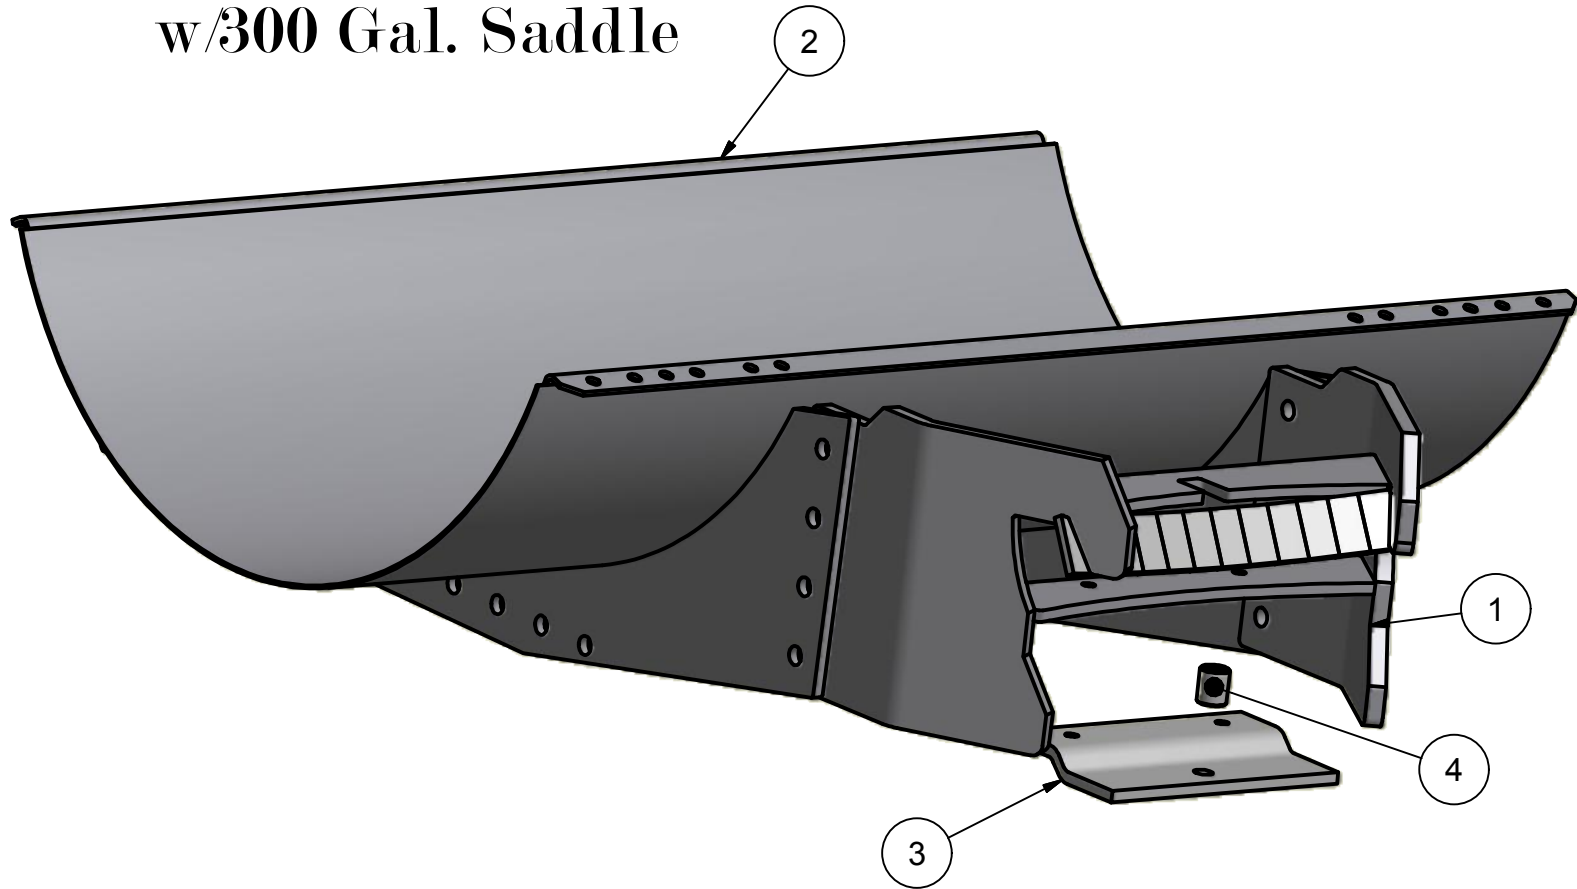

**Ford Genesis/Versatile
New Holland
Front Mount
w/300 Gal. Saddle**

Parts List			
ITEM	QTY	PART NUMBER	DESCRIPTION
1	1	40-1300	NH/GEN Hook
2	1	20-1011	300 Saddle, black
3	1	40-1900	Front Hook Lock Plate
4	1	40-1901	NH/GEN FM Bushing