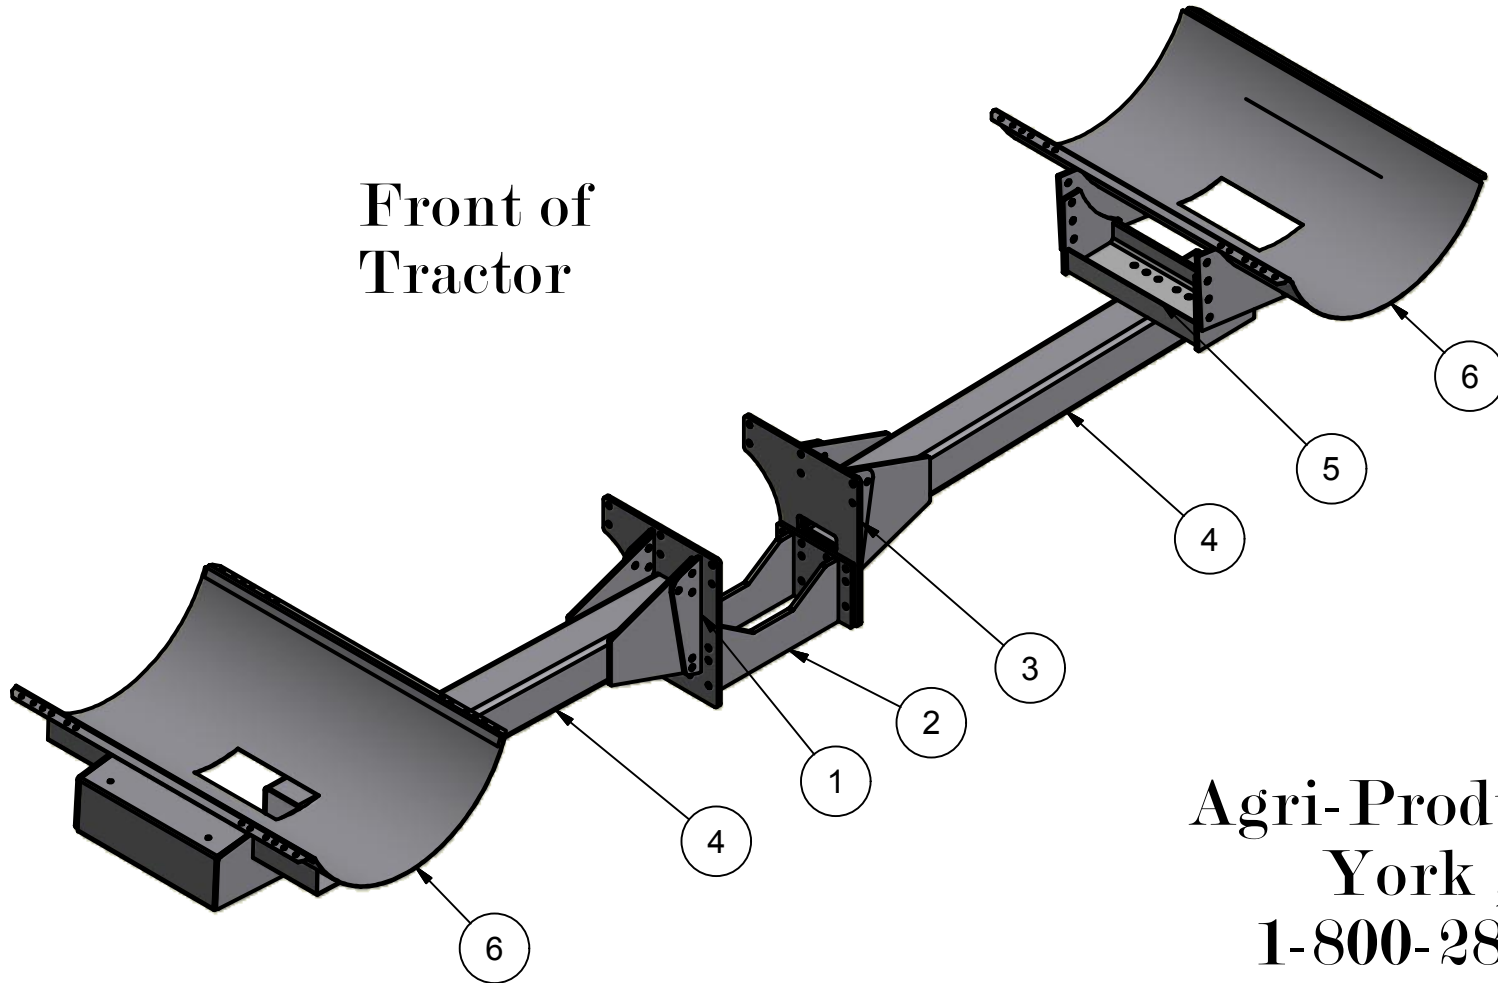

# Genesis/Versatile Tractors Hi-Clearance Tank Mounts 300 Gal. Saddles

Parts List			
ITEM	QTY	PART NUMBE	DESCRIPTION
1	1	20-1401L	NH HC Side Plate L
2	1	40-1201	Genesis Under Truss
3	1	40-1401R	NH HC Side Plate R
4	2	20-1022	7x7x6' tube, black
5	2	20-1801	Black 300 Conversion
6	2	20-1011	300 Saddle, black

Front of  
Tractor

Agri-Products Inc.  
York, Ne  
1-800-288-1117