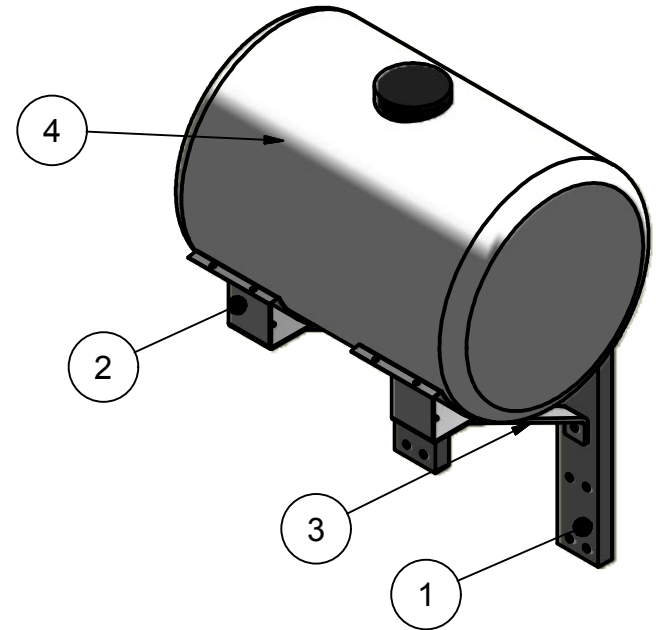

Tool Bar Tank Mount 110-150 Gal.

Parts List			
ITEM	QTY	PART NUMBER	DESCRIPTION
1	2	60-1031	8" Channel
2	2	101-04-1502	Saddle
3	2	60-1030	1/2" x 3" FB
4	1	150 Tank	150 Gal. Poly. Tank

Agri-Products Inc.
York, Ne
1-800-288-1117