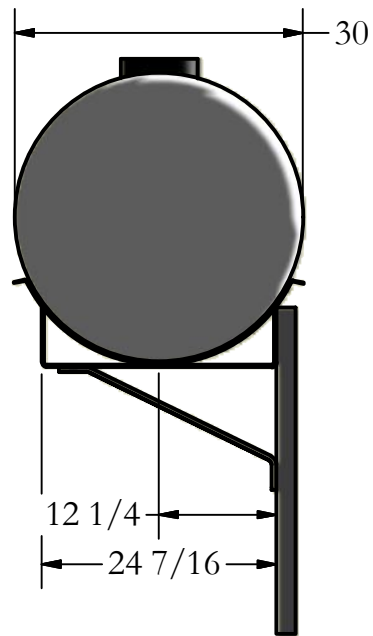

Tool Bar Tank Mount 110-150 Gal.

Parts List			
ITEM	QTY	PART NUMBER	DESCRIPTION
1	2	60-1031	8" Channel
2	2	101-04-1502	Saddle
3	2	60-1030	1/2" x 3" FB
4	1	150 Tank	150 Gal. Poly. Tank

Agri-Products Inc.
York, Ne
1-800-288-1117