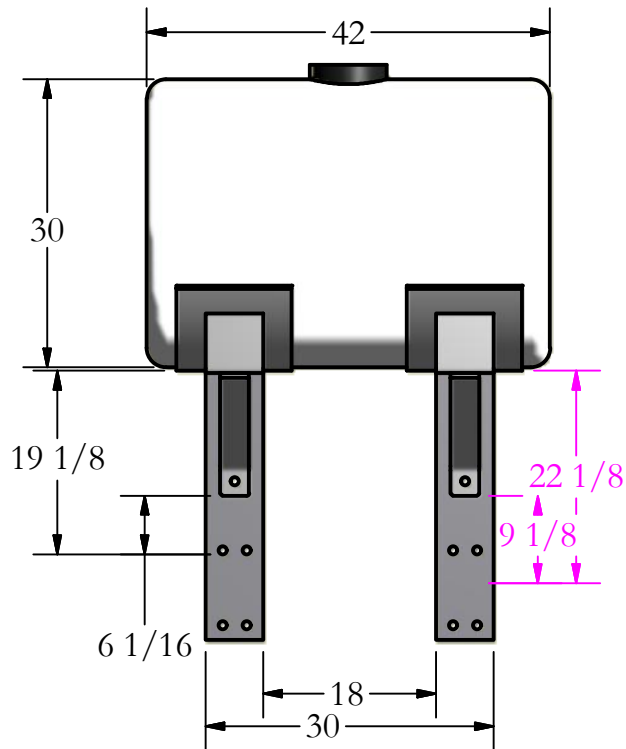

Tool Bar Tank Mount 110-150 Gal.

Parts List			
ITEM	QTY	PART NUMBER	DESCRIPTION
1	2	60-1031	8" Channel
2	2	101-04-1502	Saddle
3	2	60-1030	1/2" x 3" FB
4	1	150 Tank	150 Gal. Poly. Tank

Agri-Products Inc.
York, Ne
1-800-288-1117