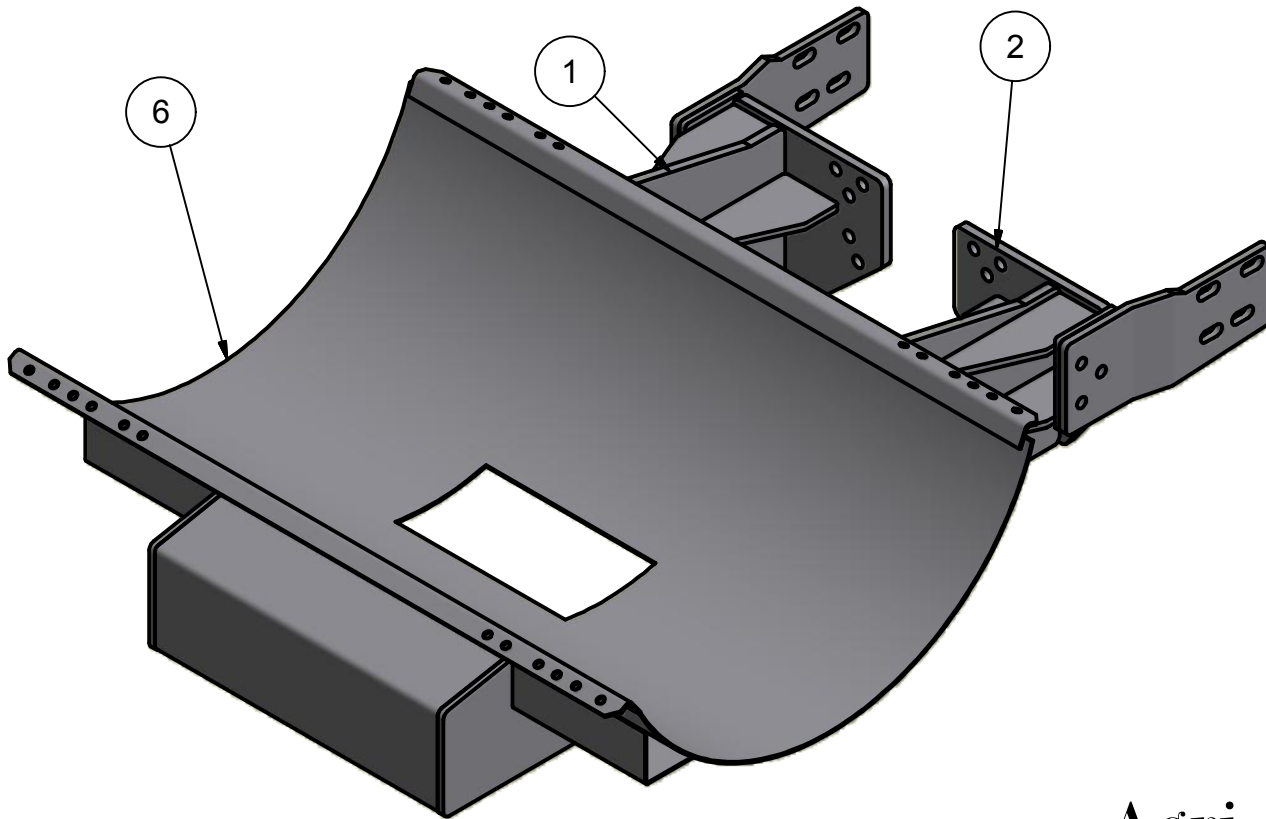

MX
215,245,275,305,335
Front Mount Brackets
300 Saddle

ITEM	QTY	PART NUMBER	DESCRIPTION
1	1	20-1601R	Case MX FM Tank Bracket R
2	1	20-1601L	Case MX FM Tank Bracket L
6	1	20-1011	300 Saddle, black
7	1	20-1707L	MX 215,245,275,305 Side Brace L
8	1	20-1707R	MX 215,245,275,305 Side Brace R