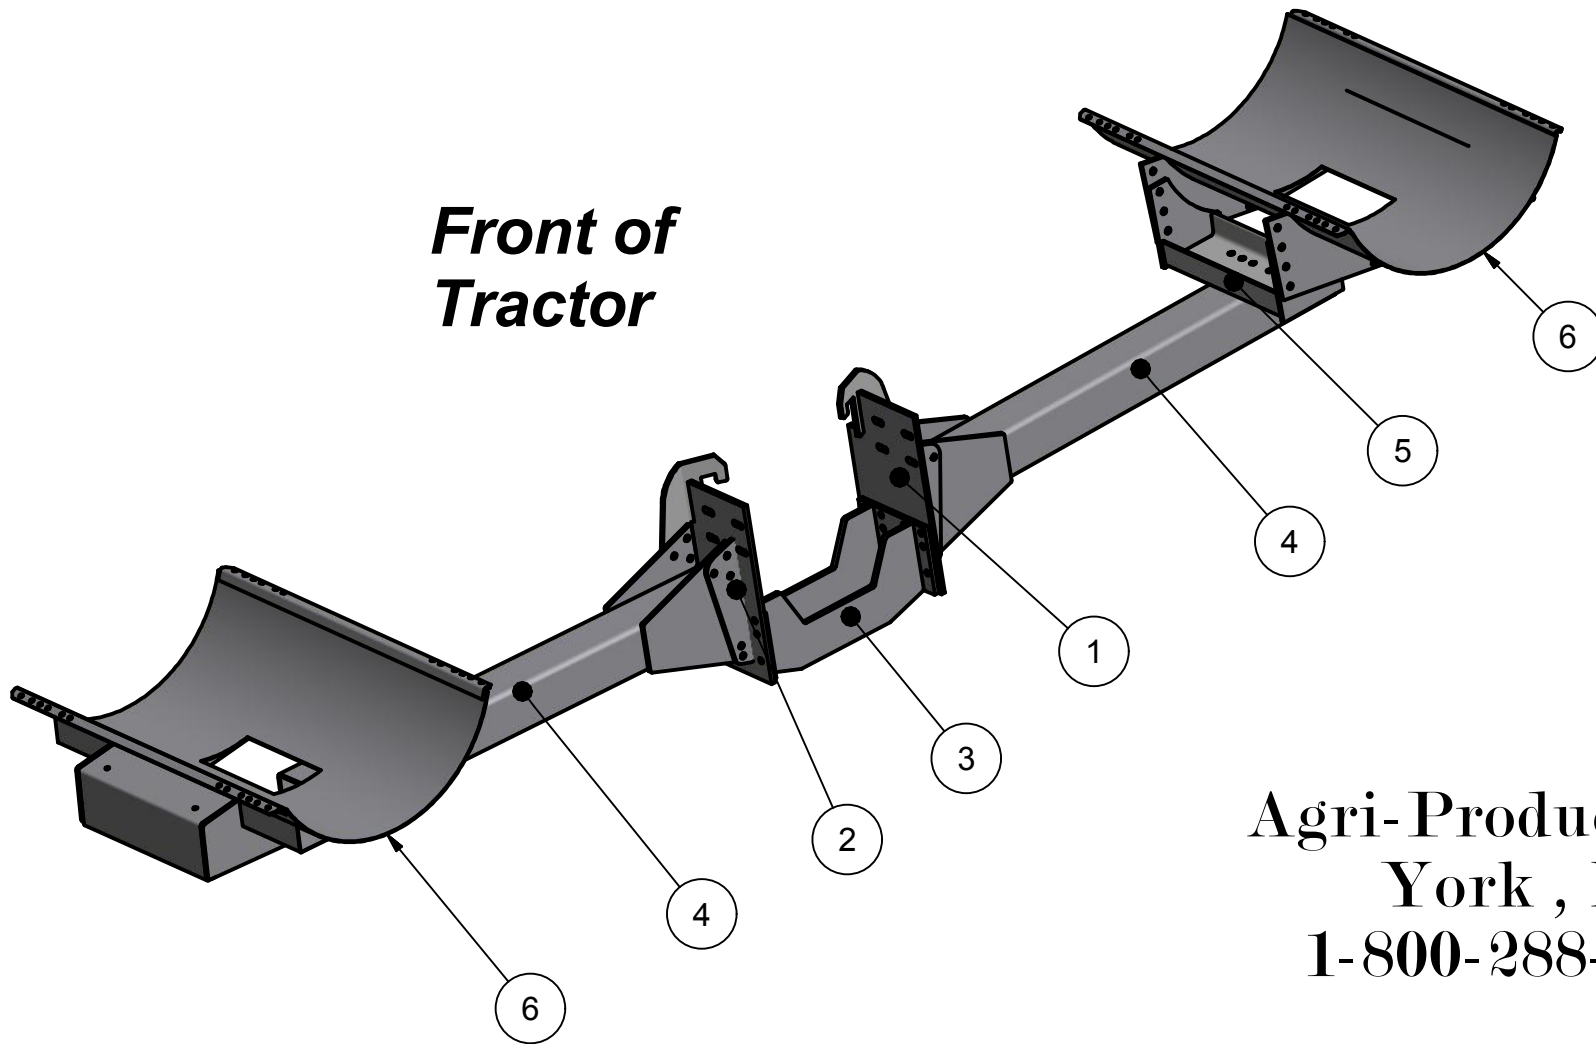

**Agco White  
 6175 Tractors  
 Hi-Clearance Tank Mounts  
 300 Gal. Saddles**

Parts List			
ITEM	QTY	PART NUMBER	DESCRIPTION
1	1	30-1404R	6175 Hi-C Side Plate RH
2	1	30-1404L	6175 Hi-C Side Plate LH
3	1	30-1203	AGCO 6175 Undertruss
4	2	20-1020	7x7x6' tube, black
5	2	20-1801	Black 300 Conversion
6	2	20-1011	300 Saddle, black

***Front of  
Tractor***

**Agri-Products Inc.  
 York, Ne  
 1-800-288-1117**