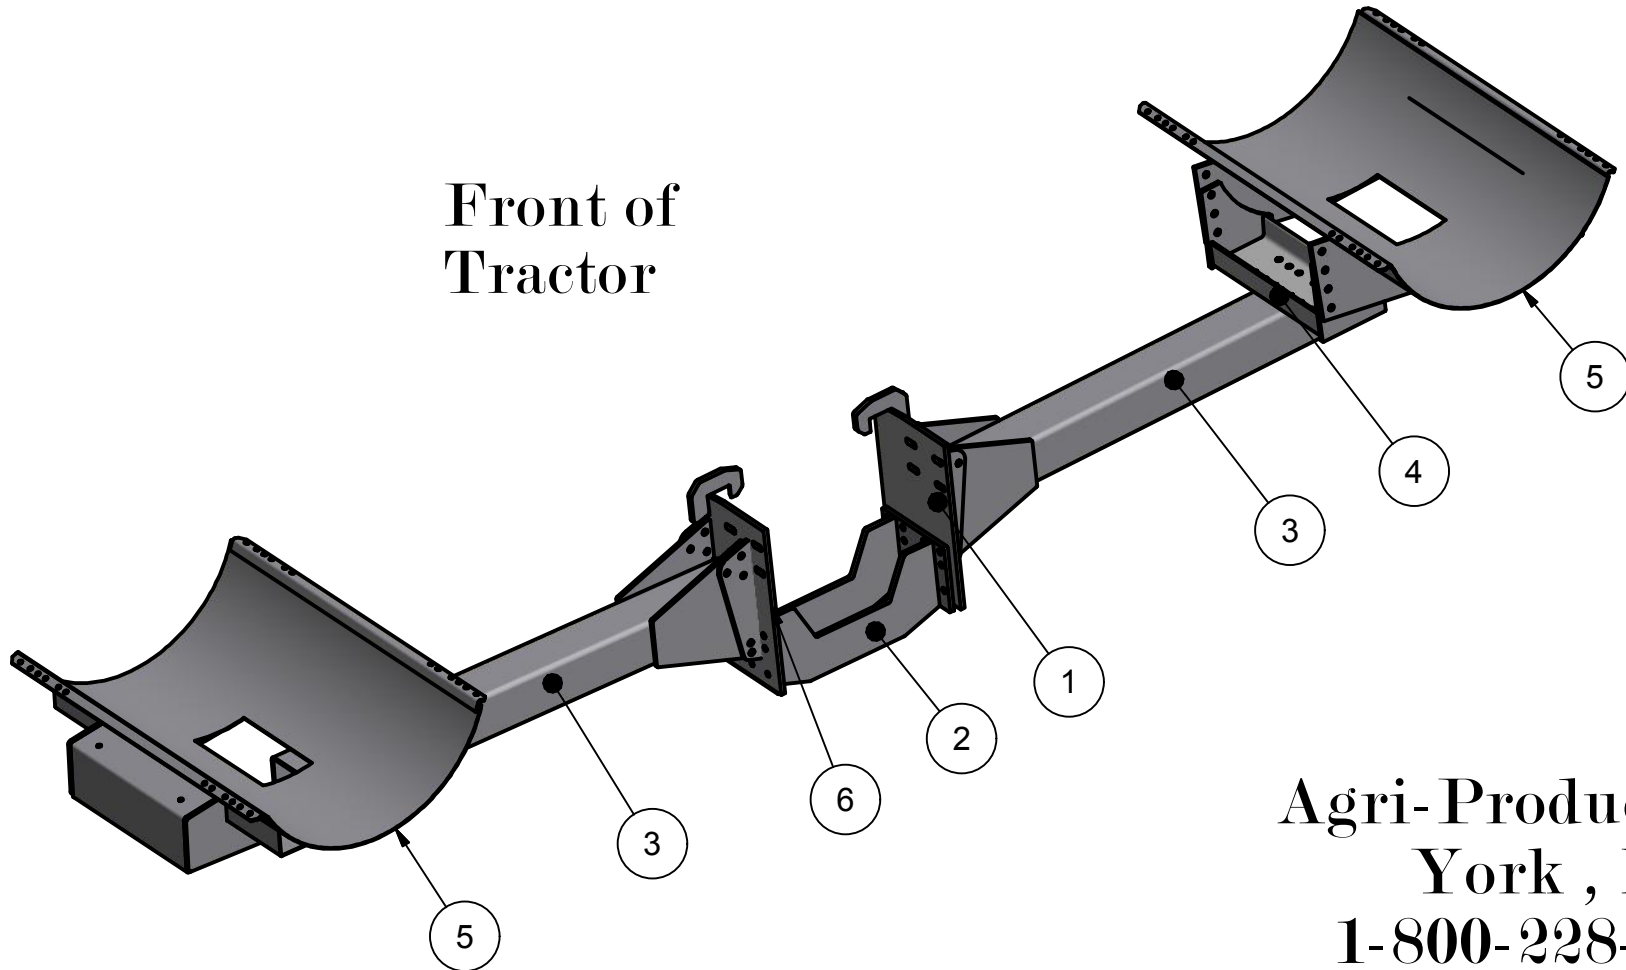

Agco White
6195/6215 Tractors
Hi-Clearance Tank Mounts
300 Gal. Saddles

Parts List			
ITEM	QTY	PART NUMBER	DESCRIPTION
1	1	30-1403R	AGCO 6195/6215 HC Side Plate RH
2	1	30-1203	AGCO 6175 Undertruss
3	2	20-1022	7x7x6' tube, black
4	2	20-1801	Black 300 Conversion
5	2	20-1011	300 Saddle, black
6	1	30-1403L	Agco 6195/6215 HC Side Plate LH

Front of
Tractor

Agri-Products Inc.
York , Ne
1-800-228-1117