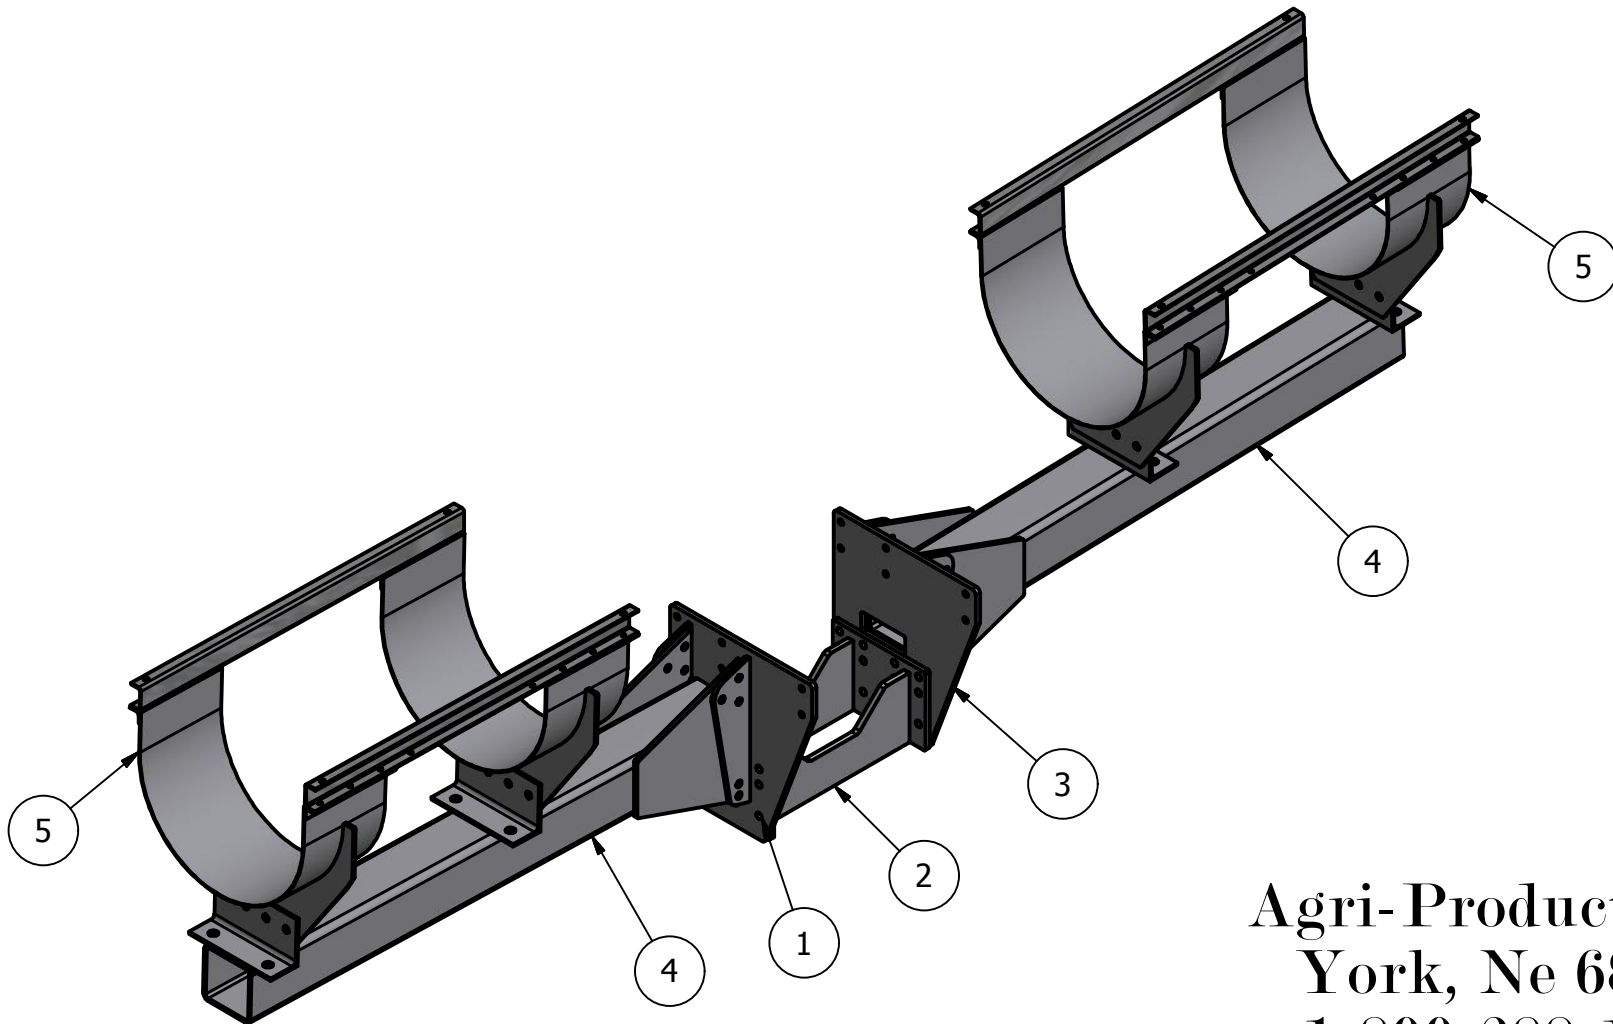

# Magnum 71-72-89 Series Hi-Clearance Cross Mount

PARTS LIST			
ITEM	QTY	PART NUMBER	DESCRIPTION
1	1	20-1410R	Case MAG HC Side Plate R
2	1	20-1201	Magnum Undertruss
3	1	20-1410L	Case MAG HC Side Plate L
4	2	20-1022	7x7x6' tube, black
5	2	10-1015	Cross Mount Saddle