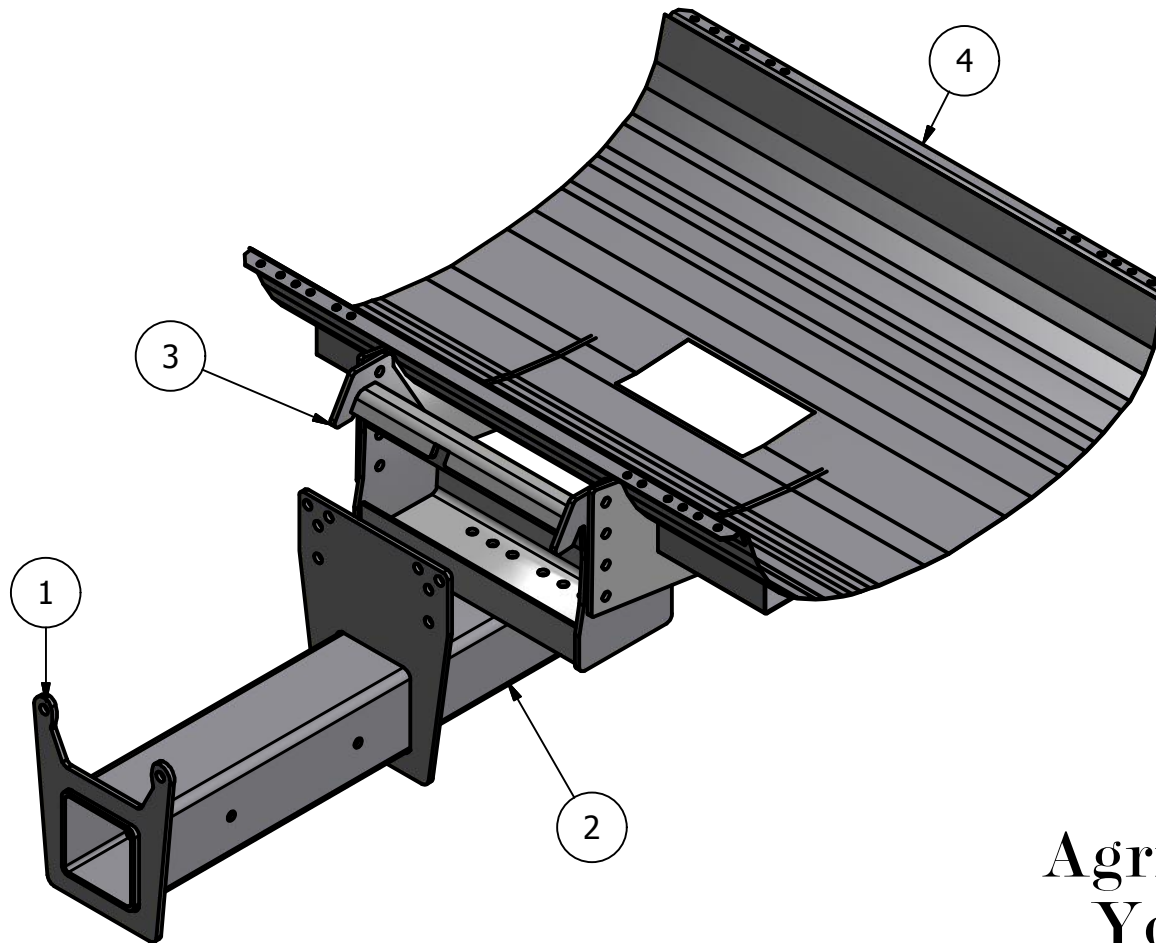

Case IH MX
180-200-220-240-270
Elliptical Front Mount
300 gal.

PARTS LIST			
ITEM	QTY	PART NUMBER	DESCRIPTION
1	1	20-1021	Case MX 180-270 Reciever tube
2	1	20-1022	Case MX 180-270 Front Tube
3	1	20-1303	Case MX 180/270 Hook
4	1	10-1012e	300 Ellip Saddle Green