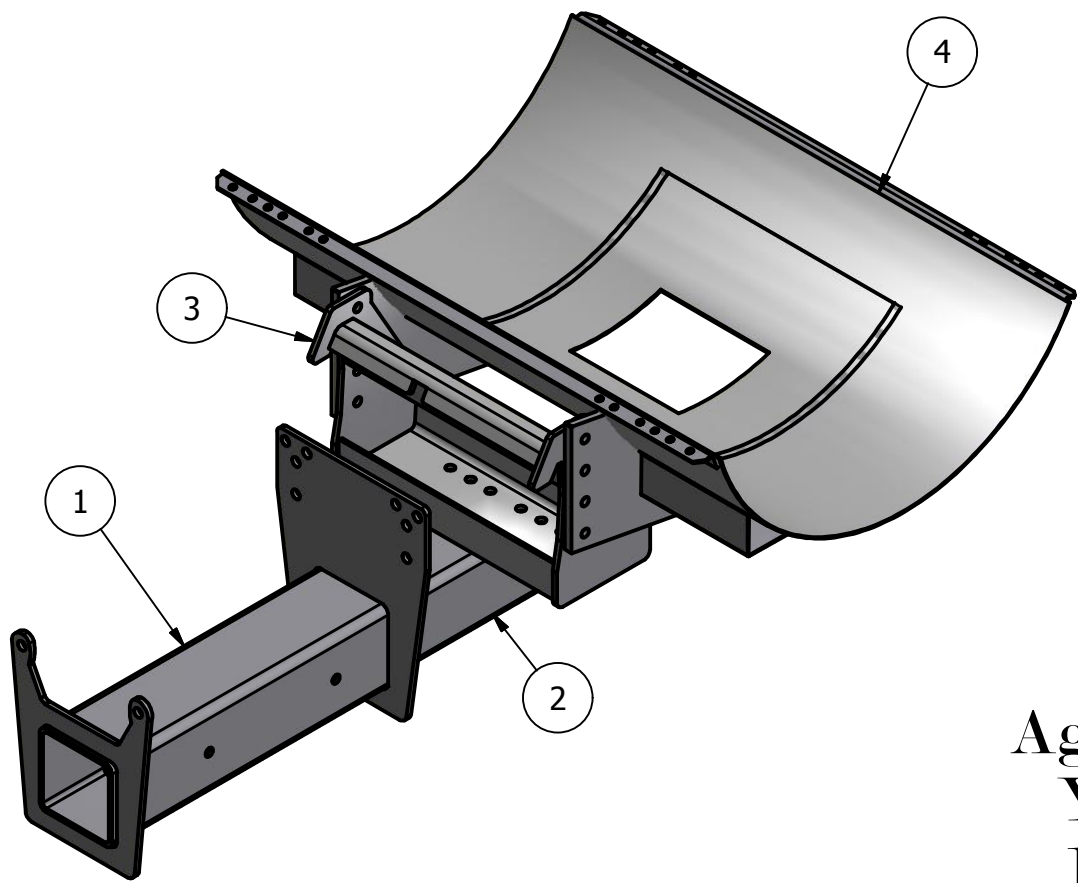

**Case IH MX  
180-200-220-240-270  
Front Mount  
400 gal.**

PARTS LIST			
ITEM	QTY	PART NUMBER	DESCRIPTION
1	1	20-1021	Case MX 180-270 Reciever tube
2	1	20-1022	Case MX 180-270 Front Tube
3	1	20-1303	Case MX 180/270 Hook
4	1	20-1013	400 Gal Saddle Black