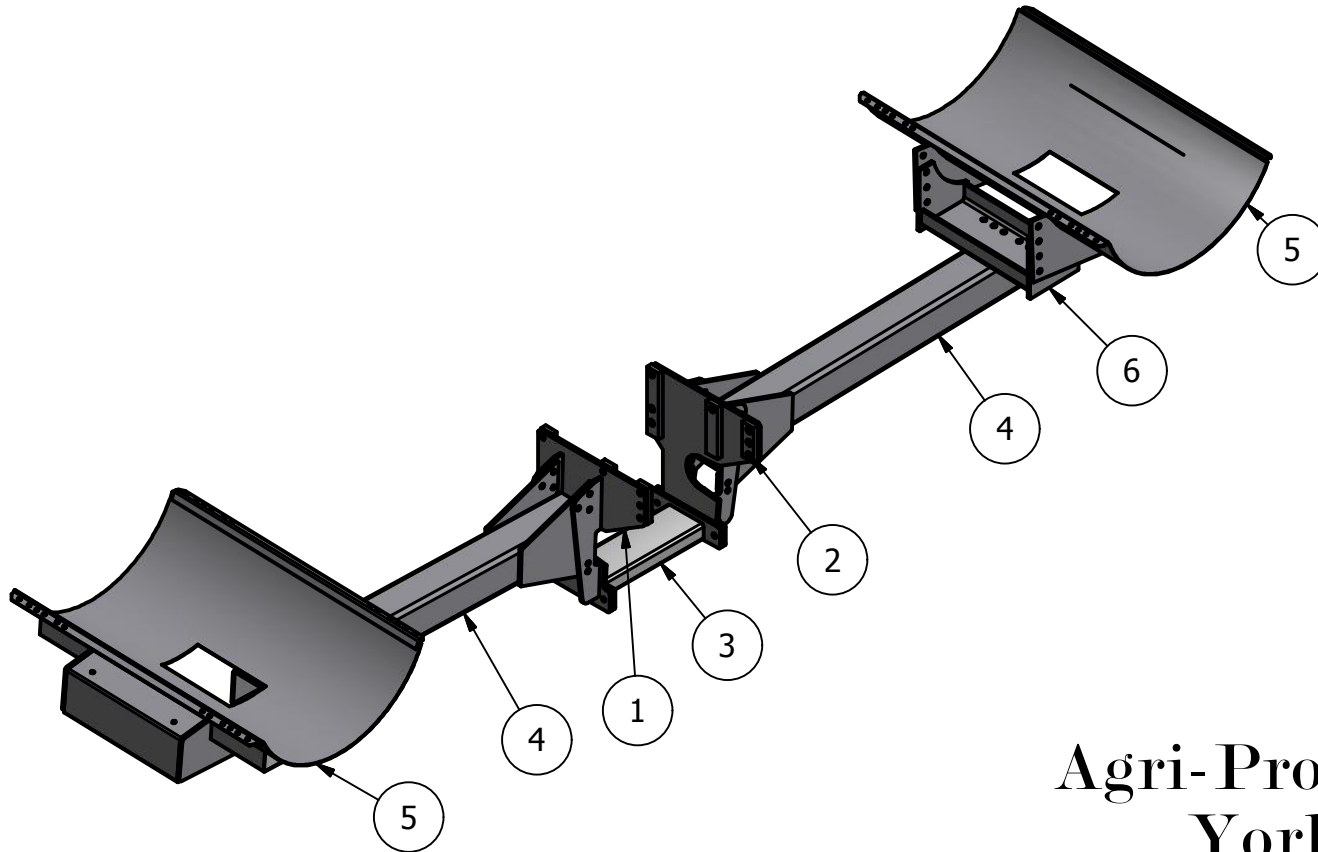

**Case IH MX Series  
 up to MX 335  
 Hi-Clearance Tank  
 Mount  
 300 Saddles**

PARTS LIST			
ITEM	QTY	PART NUMBER	DESCRIPTION
1	1	20-1408L	Case MX New Style Side Plate L
2	1	20-1408R	Case MX New Style Side Plate R
3	1	20-1205*new	Case MX Undertruss New style
4	2	20-1022	7x7x6' tube, black
5	2	20-1011	300 Saddle, black
6	2	20-1801	Saddle Conv.