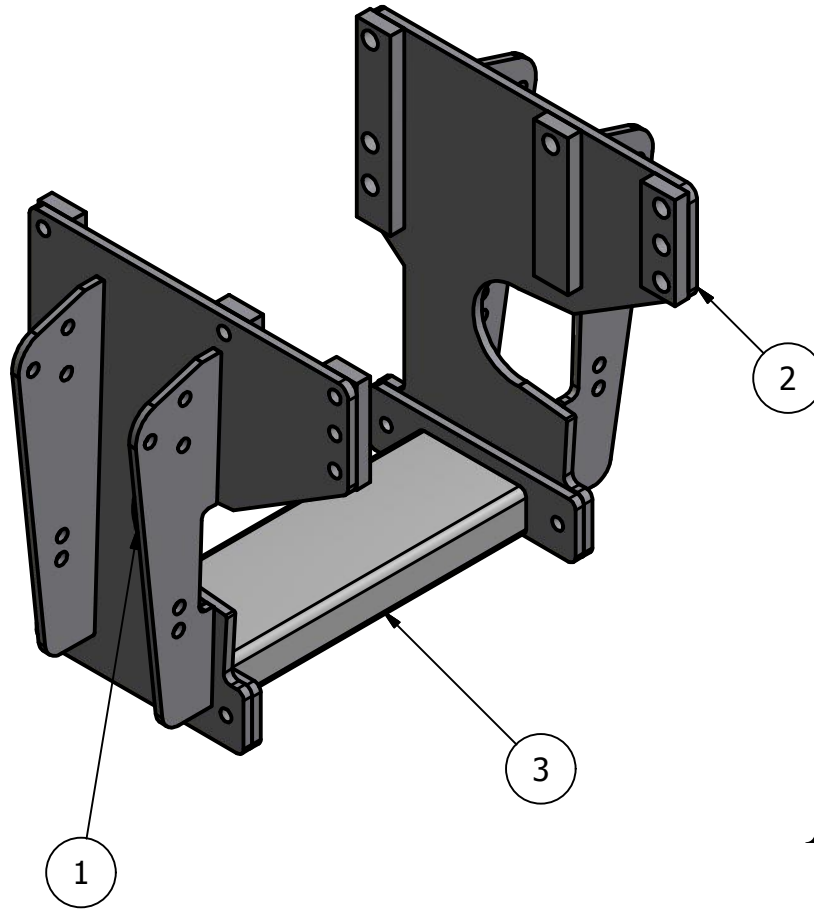

**Case IH MX Series
up to MX 335
Hi-Clearance
Conv Kit**

PARTS LIST			
ITEM	QTY	PART NUMBER	DESCRIPTION
1	1	20-1408L	Case MX New Style Side Plate L
2	1	20-1408R	Case MX New Style Side Plate R
3	1	20-1505*new	Case MX Undertruss New style