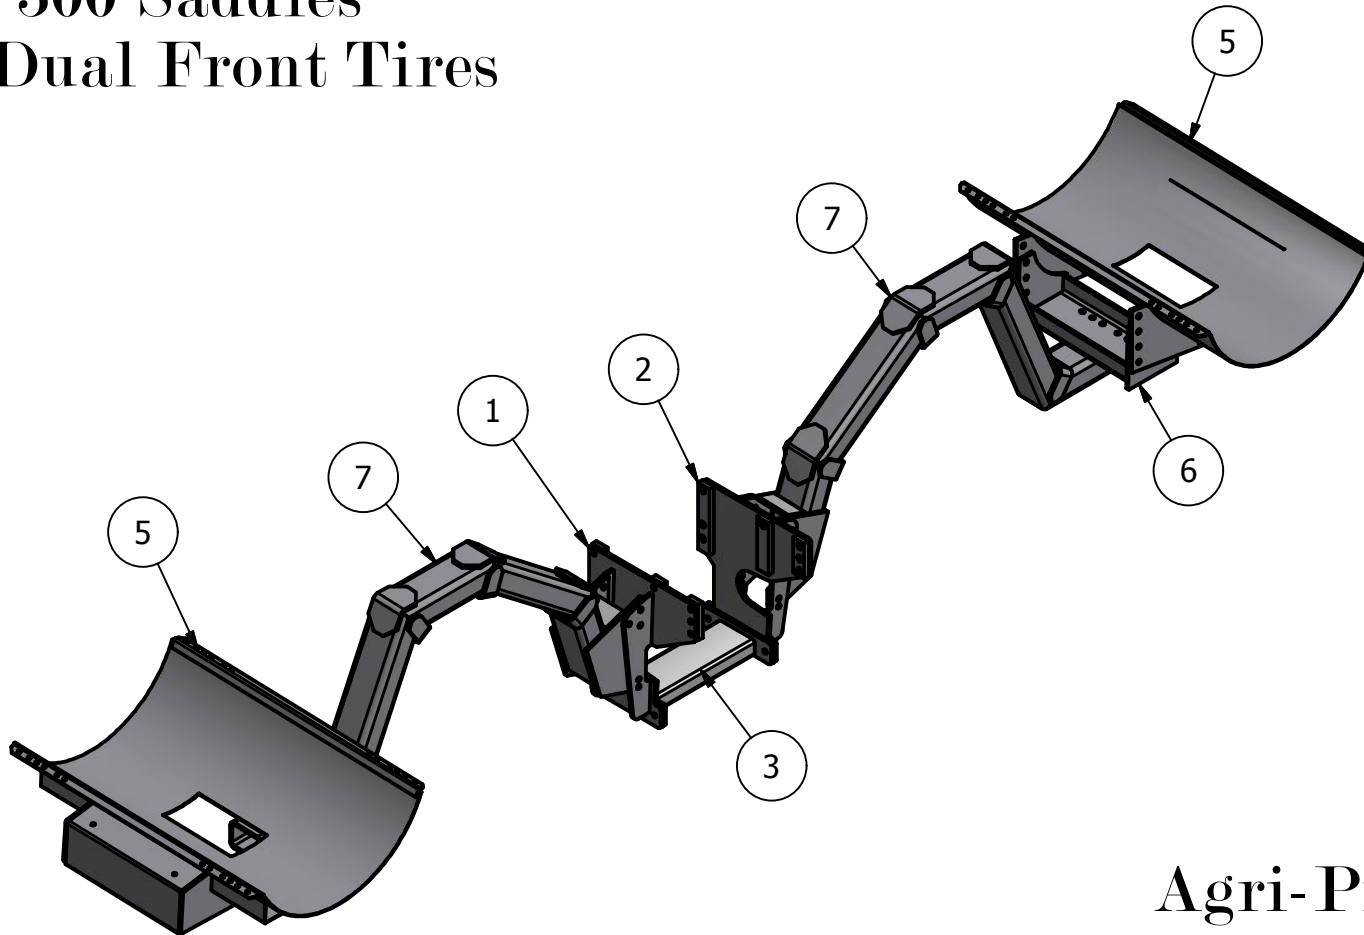

**Case IH MX Series  
 up to MX 335  
 Hi-Clearance Tank  
 Mount  
 300 Saddles  
 for Dual Front Tires**

PARTS LIST			
ITEM	QTY	PART NUMBER	DESCRIPTION
1	1	20-1408L	Case MX New Style Side Plate L
2	1	20-1408R	Case MX New Style Side Plate R
3	1	20-1505*new	Case MX Undertruss New style
5	2	20-1011	300 Saddle, black
6	2	20-1801	Saddle Conv.
7	2	20-1024	Black 6' tube for dual front tires