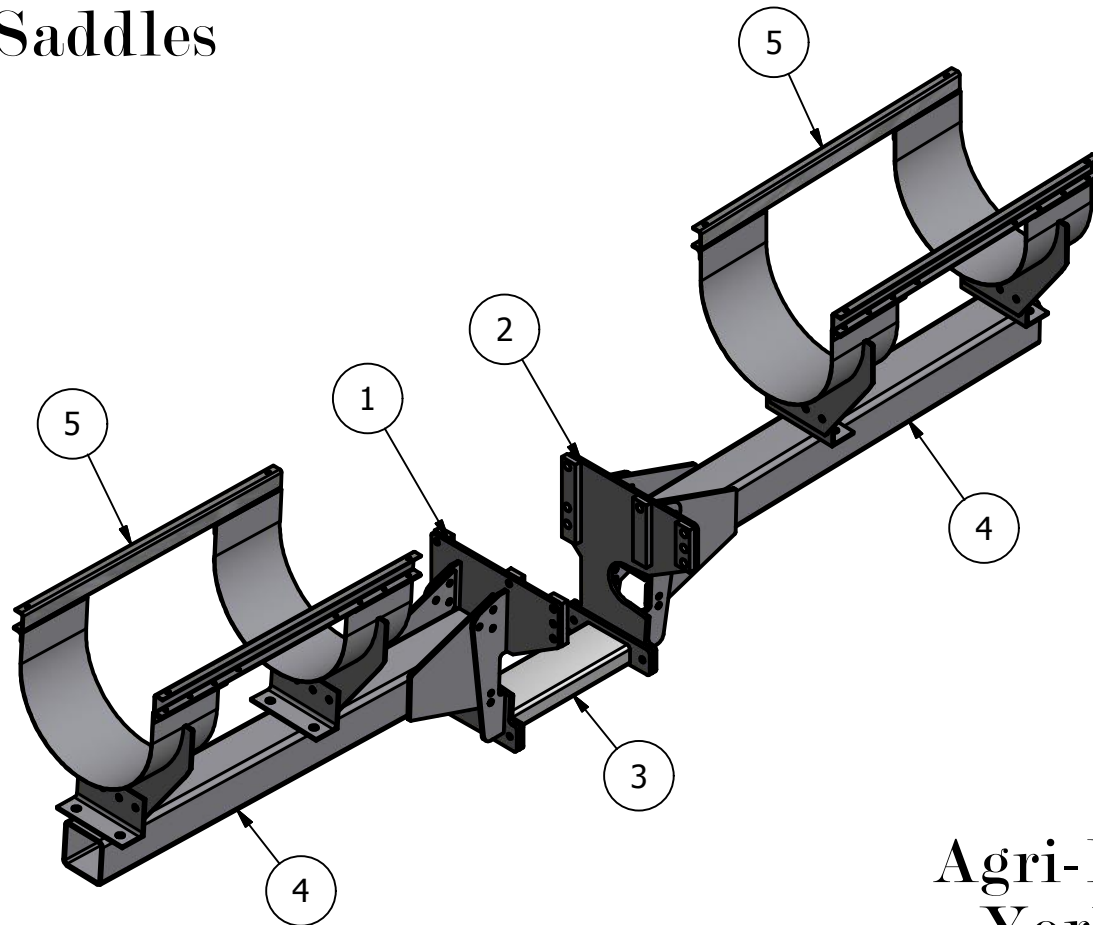

Case IH MX Series
 up to MX 335
 Hi-Clearance Cross
 Mount
 250 Saddles

PARTS LIST			
ITEM	QTY	PART NUMBER	DESCRIPTION
1	1	20-1408L	Case MX New Style Side Plate L
2	1	20-1408R	Case MX New Style Side Plate R
3	1	20-1505*new	Case MX Undertruss New style
4	2	20-1022	7x7x6' tube, black
5	2	20-1016	Cross Mount Saddles