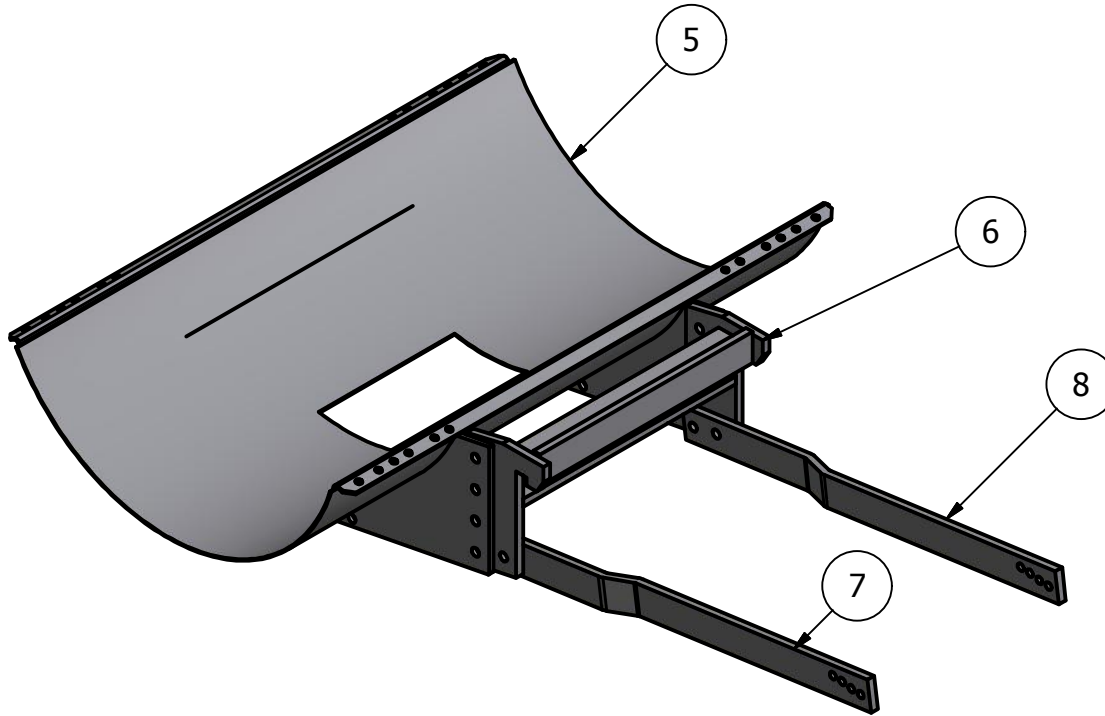

**John Deere 30-60 Series  
Small Frame Front Mount  
300 Gal. Saddle**

| PARTS LIST |     |             |                          |
|------------|-----|-------------|--------------------------|
| ITEM       | QTY | PART NUMBER | DESCRIPTION              |
| 5          | 1   | 10-1011     | 300 Saddle,Green         |
| 6          | 1   | 10-1302     | JD 7000/ 30-60 Hook      |
| 7          | 1   | 10-1702L    | JD Sm Frame Side Brace L |
| 8          | 1   | 10-1702R    | JD Sm Frame Side Brace R |