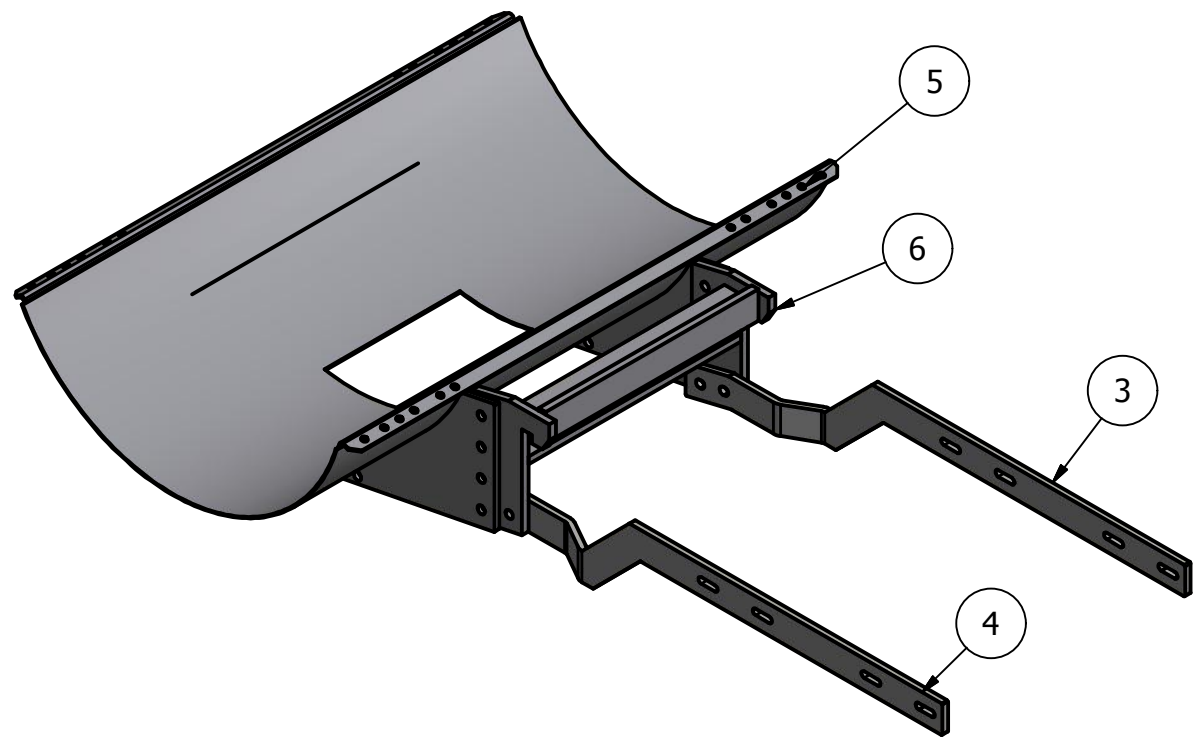

**John Deere
40 Series Large Frame
Front Mount 300**

PARTS LIST			
ITEM	QTY	PART NUMBER	DESCRIPTION
3	1	10-1704L	JD Z Side Brace L
4	1	10-1704R	JD Z side Brace R
5	1	10-1011	300 Saddle, Green
6	1	10-1302	JD 7000/ 30-60 Hook