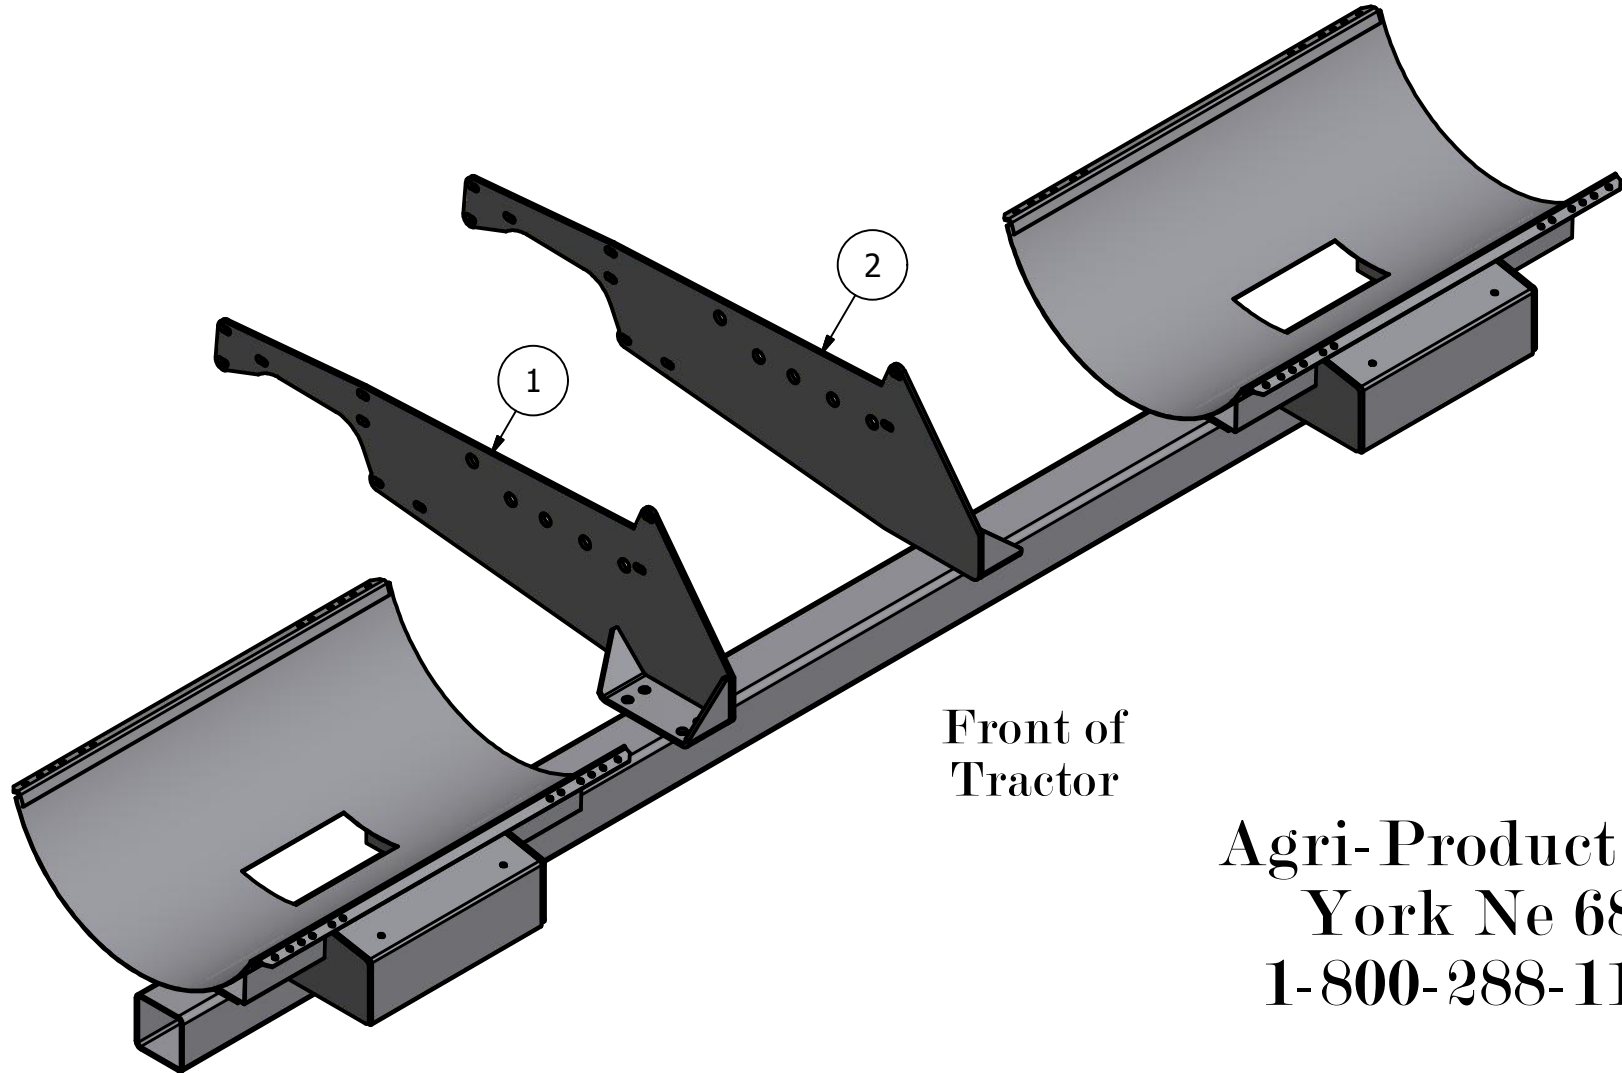

John Deere 4WD 30/40/50 series (except 8850)

PARTS LIST			
ITEM	QTY	PART NUMBER	DESCRIPTION
1	1	10-1512R	JD 30-50 4 W/D Right Side Plate
2	1	10-1512L	JD 30-50 4 W/D Left Side Plate
3	1	10-1020	7 x 7 x 16' Tube
4	2	10-1011	300 Green Saddle
5	4	60-1033	4 x 6 Angle

Front of
Tractor

Agri-Product Inc.
York Ne 68467
1-800-288-1117