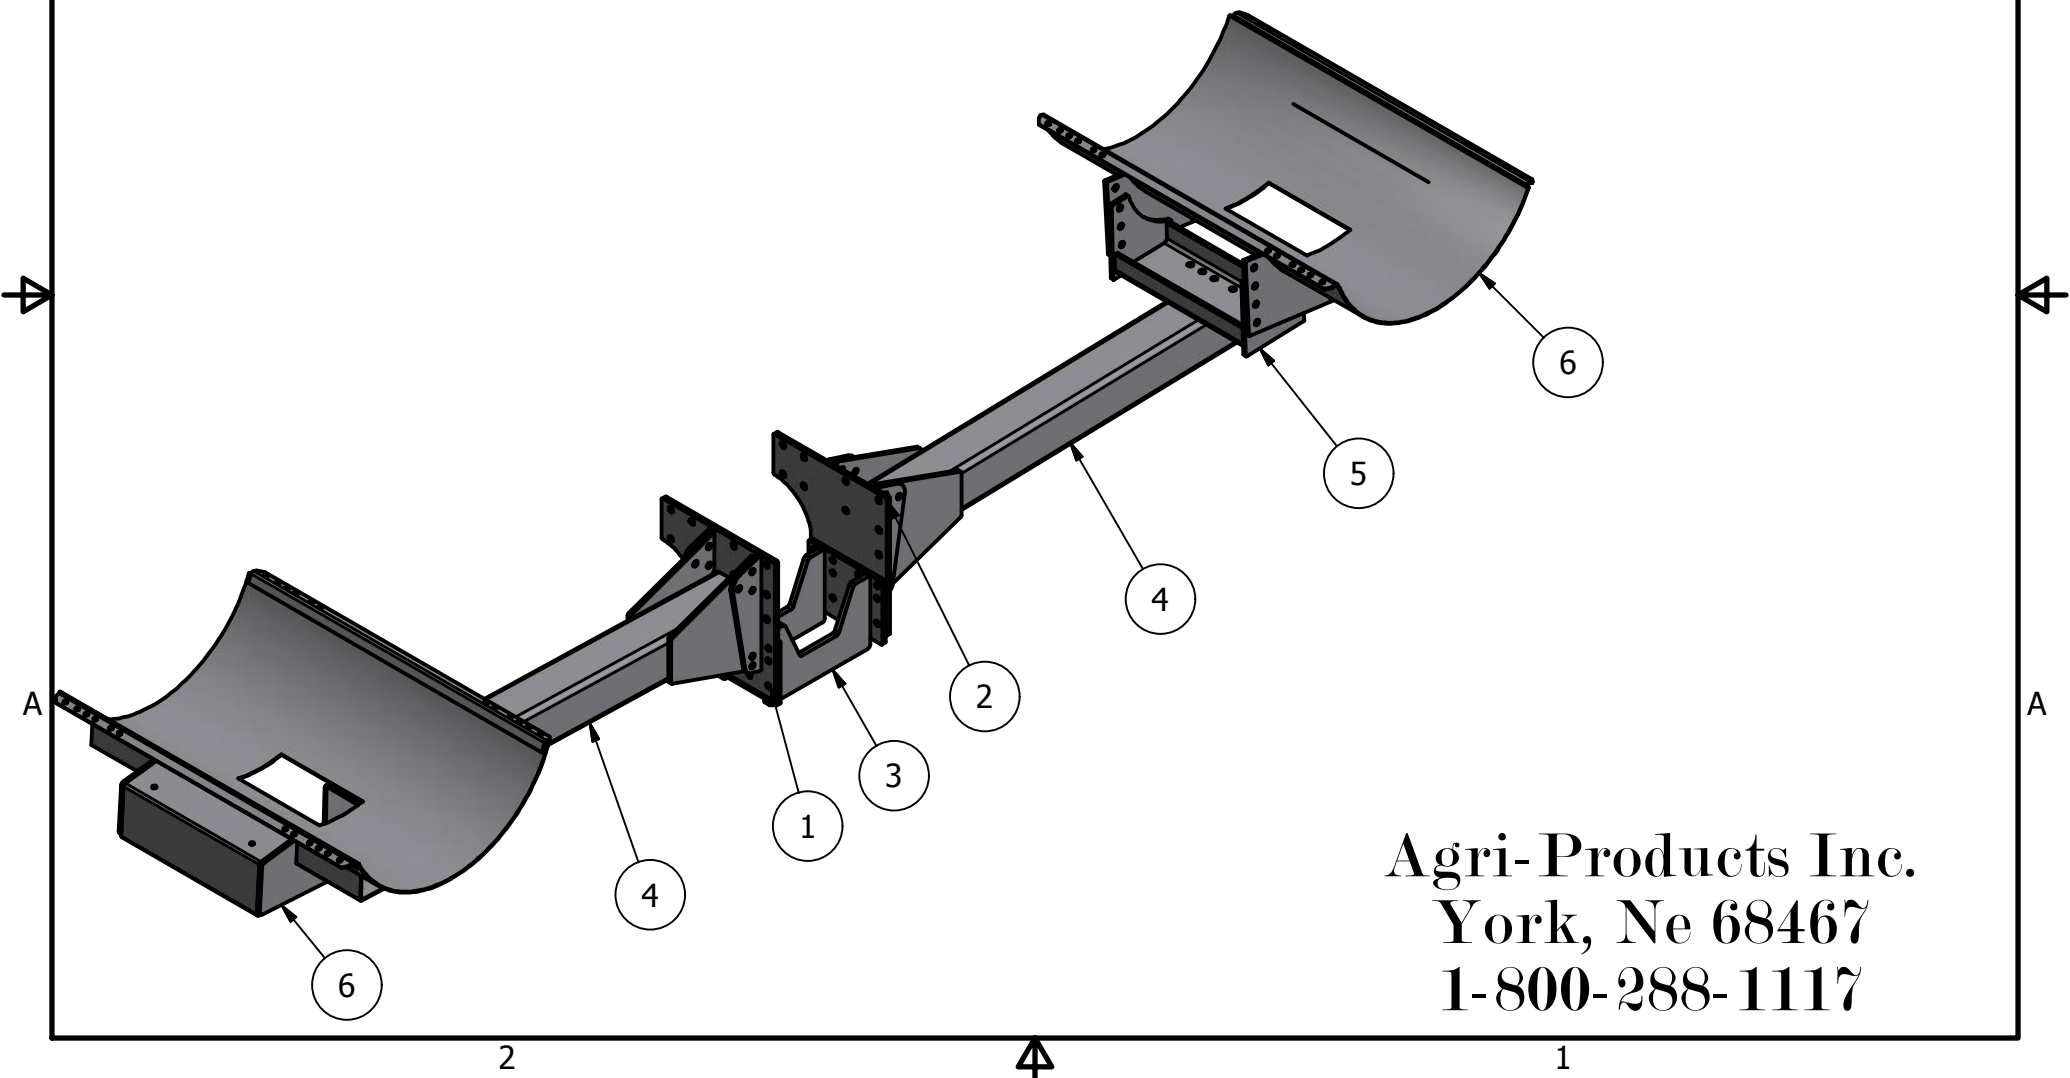

**John Deere 7410 Series  
Small Frame 7000  
Hi-Clearance  
300 Gal. Saddles**

PARTS LIST			
ITEM	QTY	PART NUMBER	DESCRIPTION
1	1	10-1505L	JD 7200-7410 Side Plate LH
2	1	10-1505R	JD 7200-7410 Side Plate RH
3	1	10-1201	7200-7410 Undertruss
4	2	20-1022	7x7x6' tube, black
5	2	20-1801	Saddle Conv.
6	2	10-1011	300 Saddle, Green