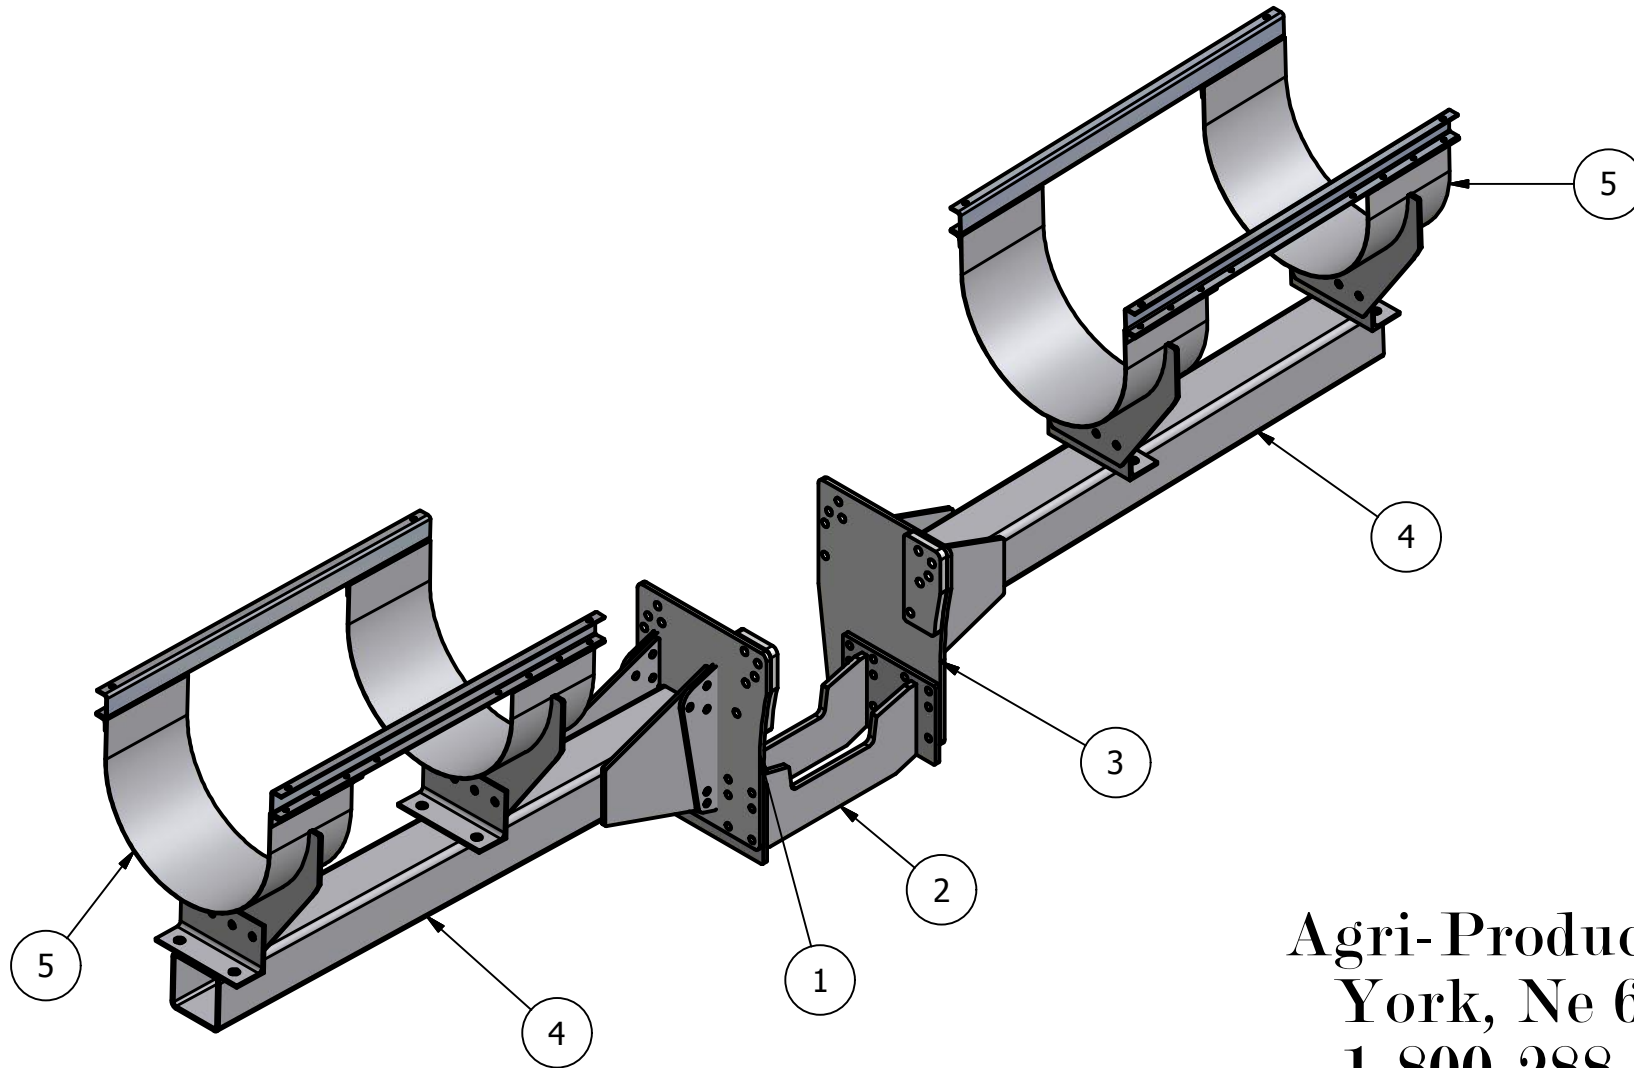

**John Deere 7920-30**  
**Series**  
**Hi-Clearance**  
**Cross Mount Saddles**

PARTS LIST			
ITEM	QTY	PART NUMBER	DESCRIPTION
1	1	10-1508R	JD7720,7820,7920 HC Side Plate R
2	1	10-1205	JD 7720,7820,7920 HC Undertruss
3	1	10-1508L	JD7720,7820,7920 HC Side Plate L
4	2	20-1022	7x7x6' tube, black
5	2	10-1015	Cross Mount Saddle