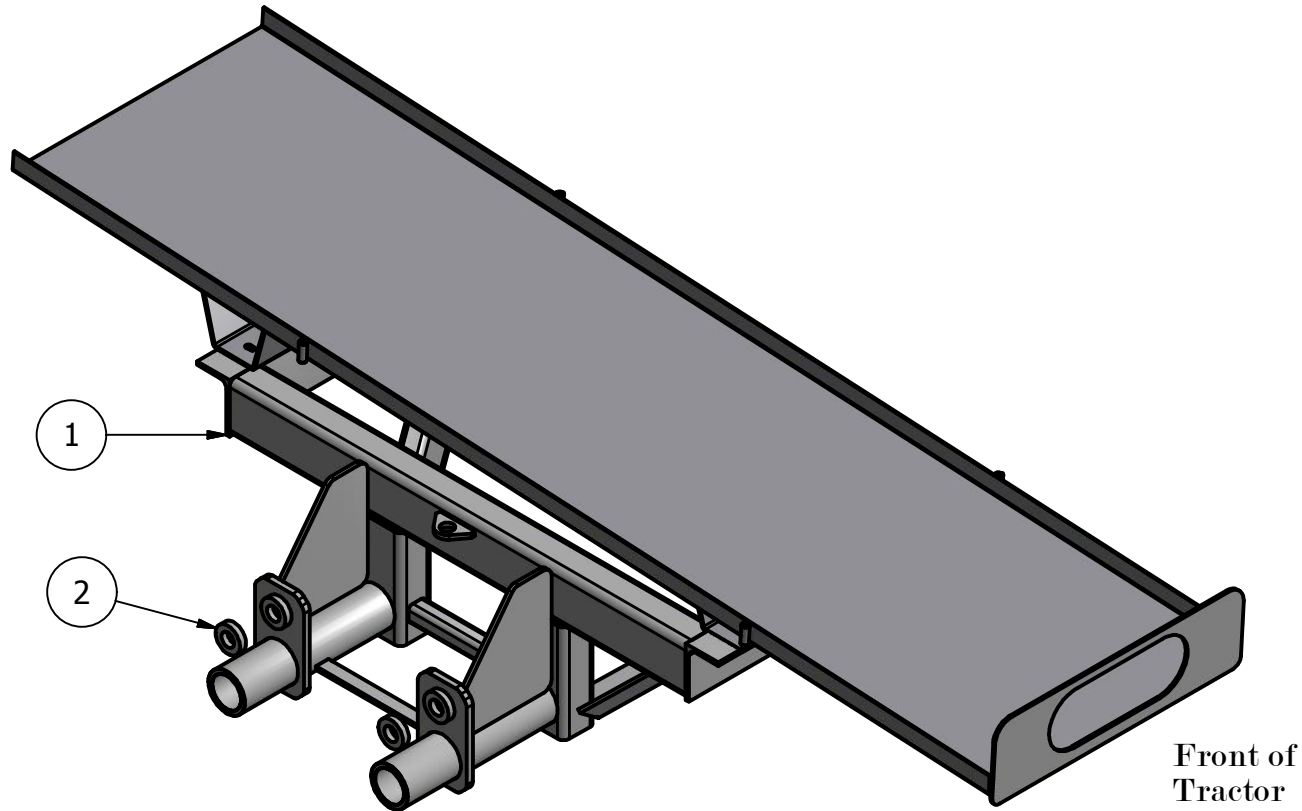

# John Deere 8 RT Series Side mount 500 Gal. Tanks

Parts List			
ITEM	QTY	PART NUMBER	DESCRIPTION
1	2	10-1897	JD 8 RT Side Bracket
2	2	10-1898	Back Washer
3	2	10-1899	JD 8 RT Pan

View of Left  
Side

Agri-Products Inc.  
York, Ne. 68467  
1-800-288-1117

Bolt List	
QTY	Description
16	1/2 x 1 1/2 Gd 5 Bolts
16	1/2 in Lockwashers
4	1 1/2 in x 9 in Gd 8 Bolts
4	1 1/2 in Lockwashers
4	1 1/2 in Nuts