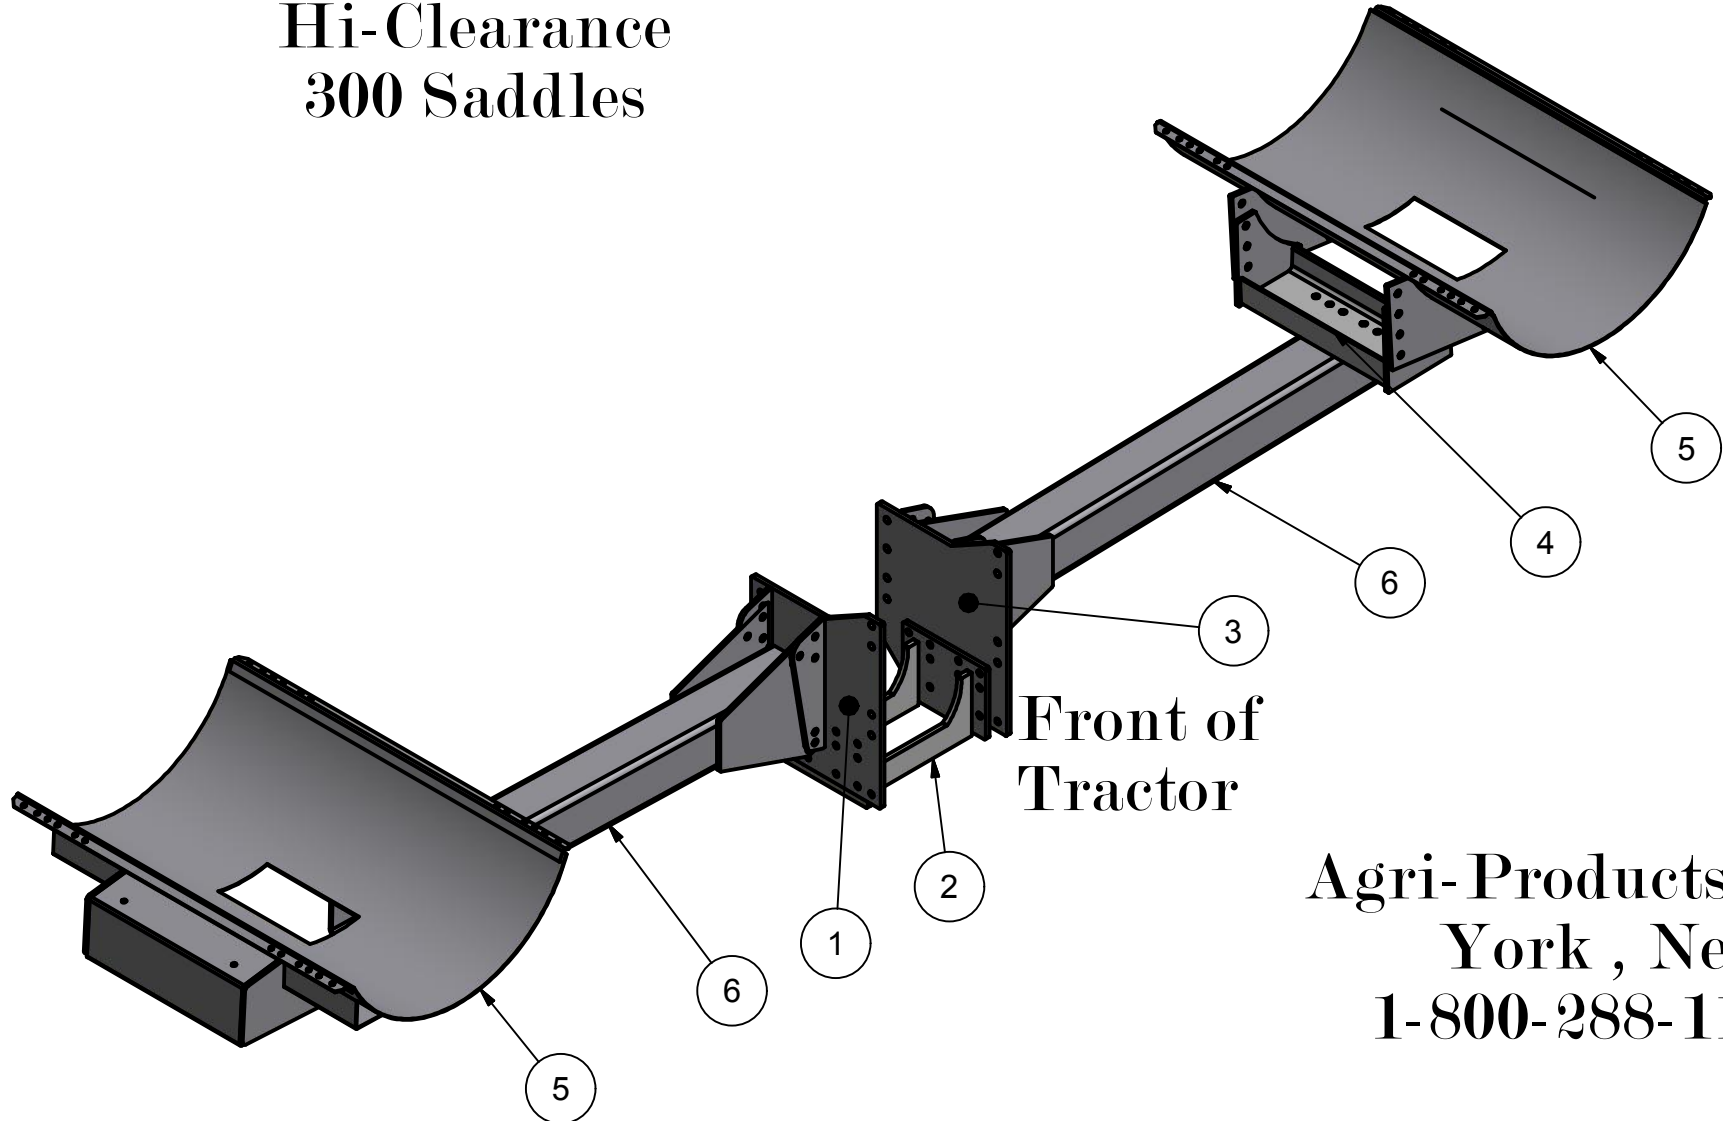

John Deere
8000/10/20/30 w/o IVT Trans.
Series Tractors
Hi-Clearance
300 Saddles

Parts List			
ITEM	QTY	PART NUMBER	DESCRIPTION
1	1	10-1402R	JD8000 HC Side Plate R
2	1	10-1200	JD8000 Undertruss
3	1	10-1402L	JD8000 HC Side Plate L
4	2	10-1800	Green 300 Conversion
5	2	10-1011	300 Saddle, Green
6	2	10-1022	7x7x6' tube, green

Front of
Tractor

Agri-Products Inc.
York, Ne
1-800-288-1117