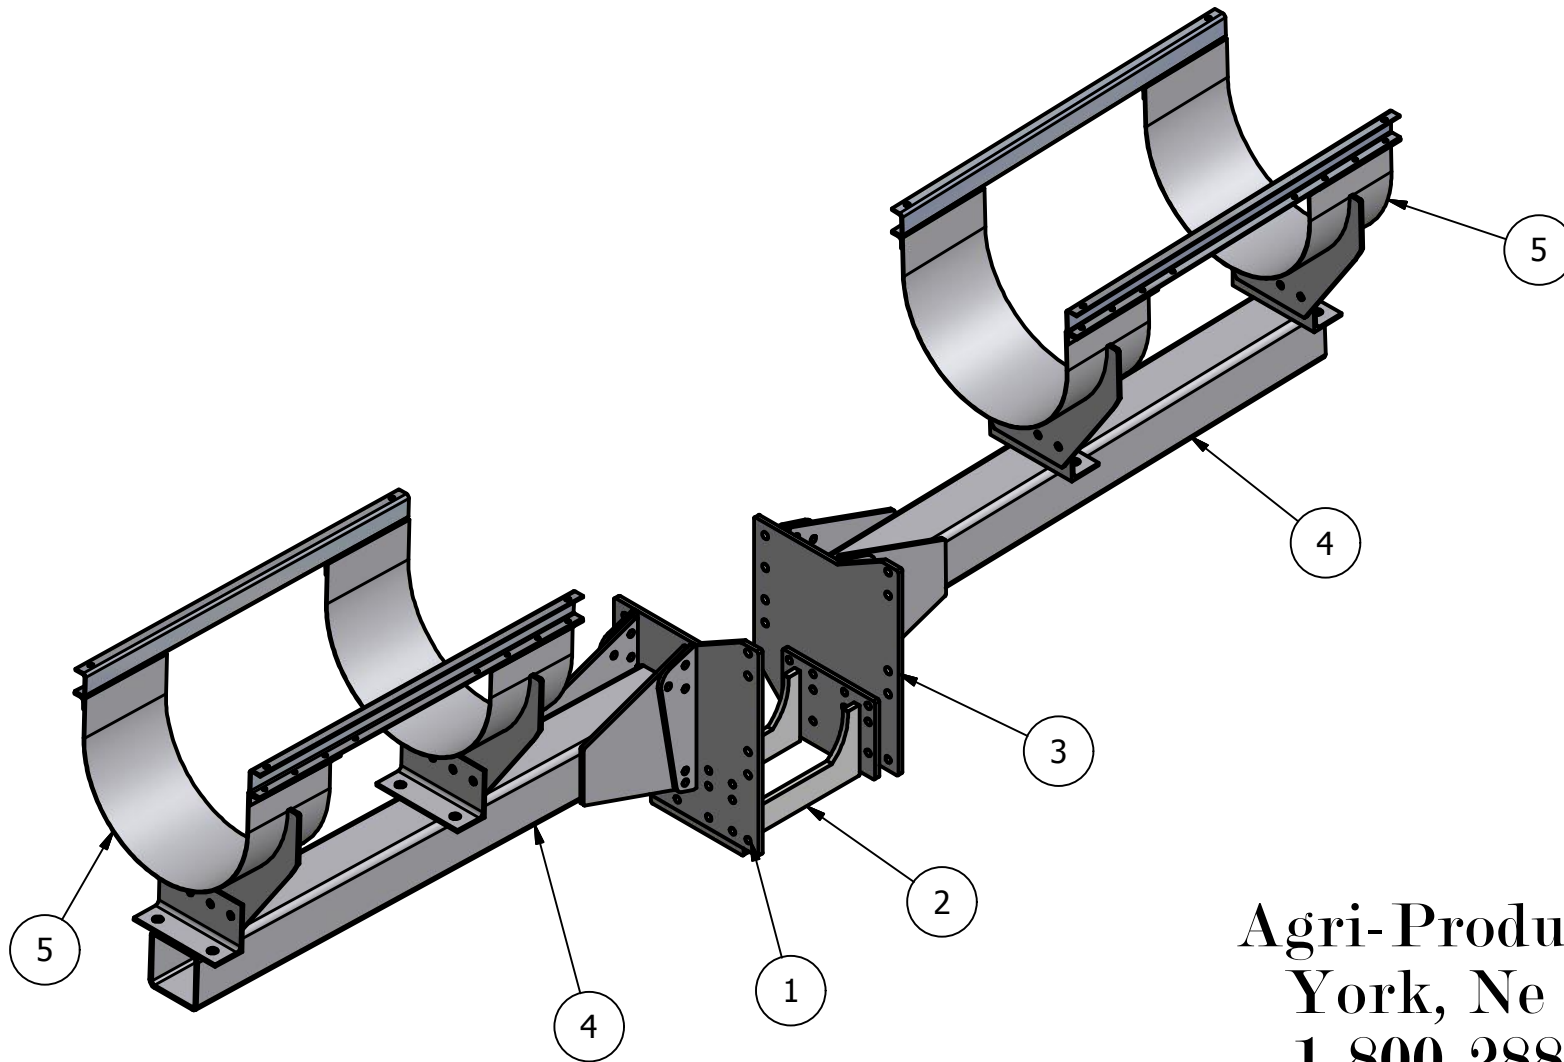

John Deere 8000 Series Hi-Clearance Cross Mount Saddles

PARTS LIST			
ITEM	QTY	PART NUMBER	DESCRIPTION
1	1	10-1402R	JD8000 HC Side Plate R
2	1	10-1200	JD8000 Undertruss
3	1	10-1402L	JD8000 HC Side Plate L
4	2	20-1022	7x7x6' tube, black
5	2	10-1015	Cross Mount Saddle