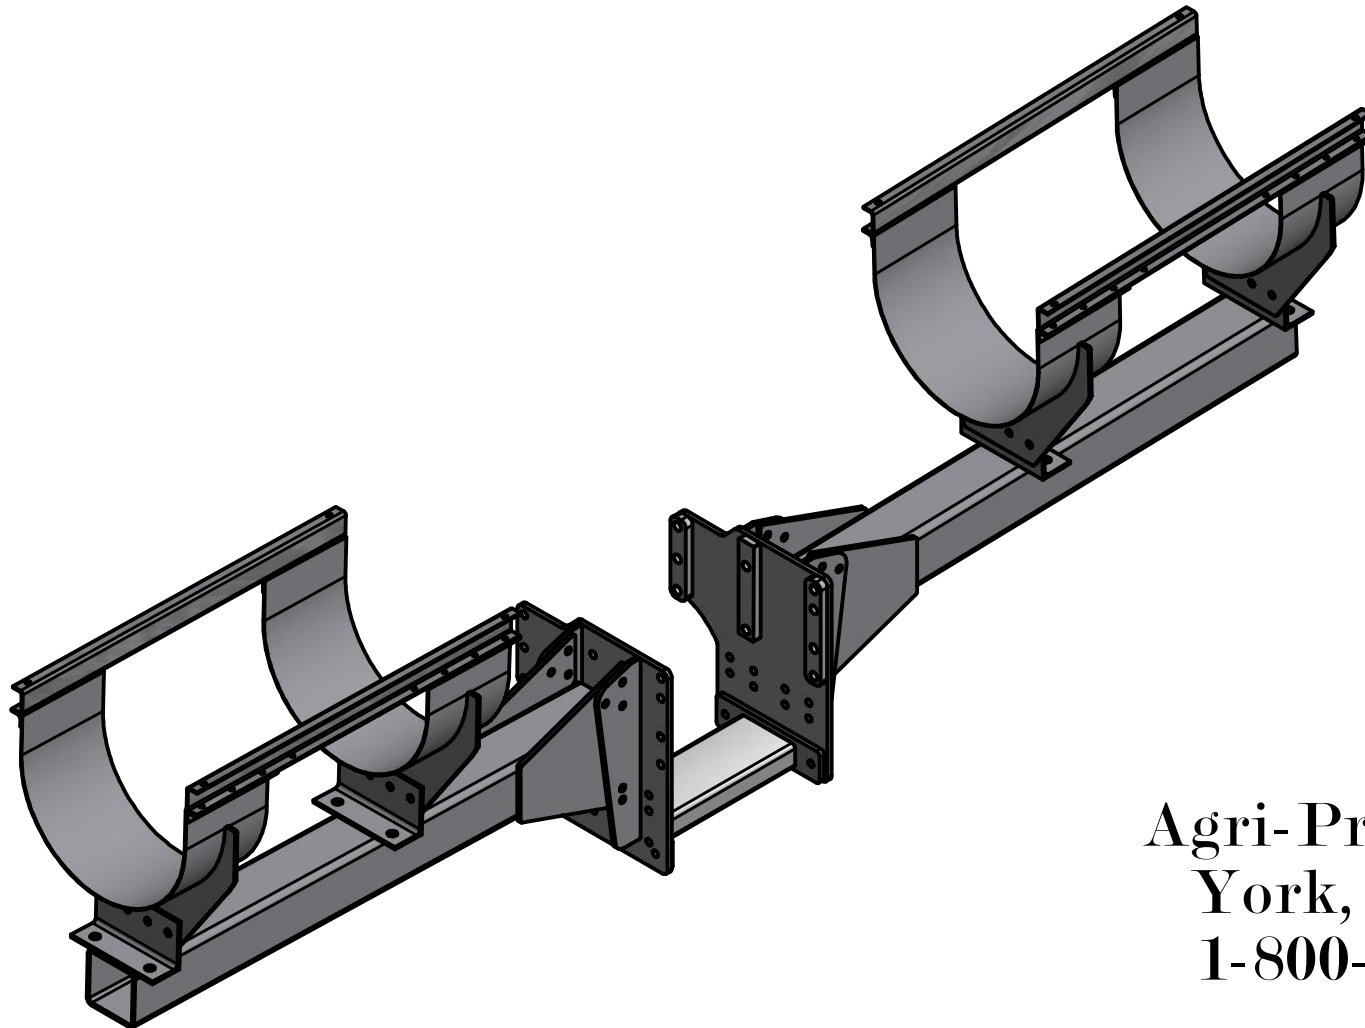

New Holland TG Series Hi-Clearance Cross Mount

PARTS LIST			
ITEM	QTY	PART NUMBER	DESCRIPTION
1	1	40-1402R	Side Plate RH Terra Glide
2	1	40-1402L	Side Plate LH Terra Glide
3	1	40-1402	New Holland Undertruss TG
4	2	20-1022	7x7x6' tube, black
7	2	20-1015	Cross Mount Saddle