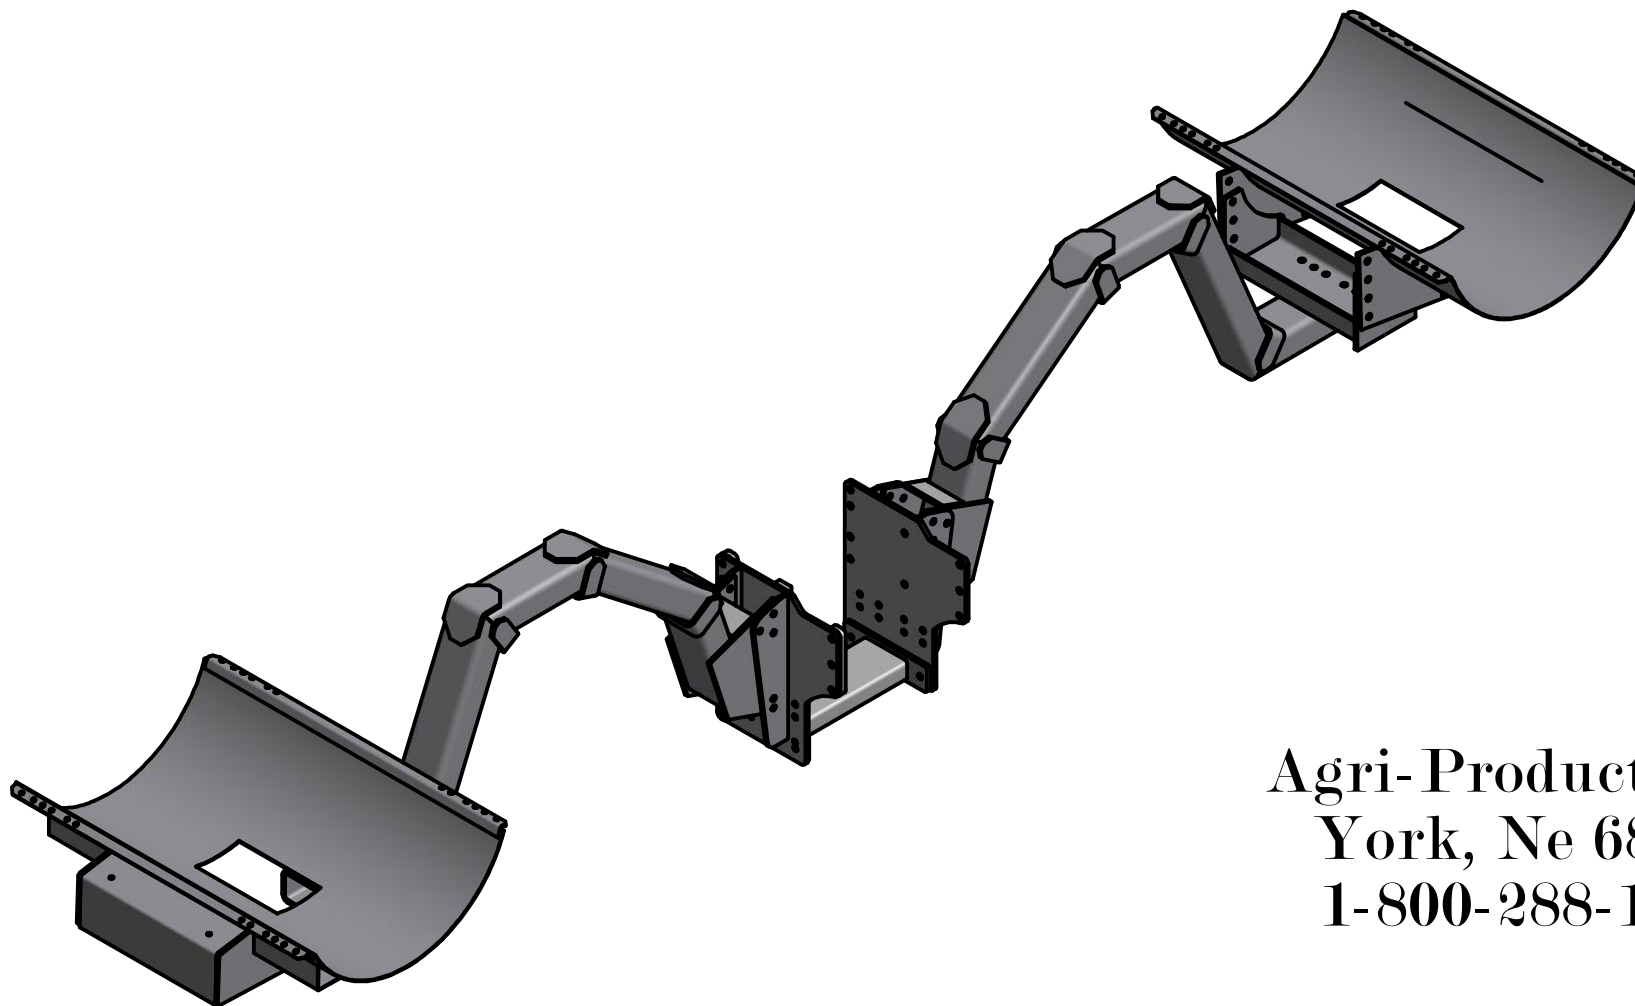

New Holland TG Series
Hi-Clearance w/Front Duals
300 Gal. Saddles

PARTS LIST			
ITEM	QTY	PART NUMBER	DESCRIPTION
1	1	40-1402R	Side Plate RH Terra Glide
2	1	40-1402L	Side Plate LH Terra Glide
3	1	40-1402	New Holland Undertruss TG
5	2	20-1801	Saddle Conv.
6	2	20-1011	300 Saddle, black
7	2	20-1024	Black 6' tube for dual front tires