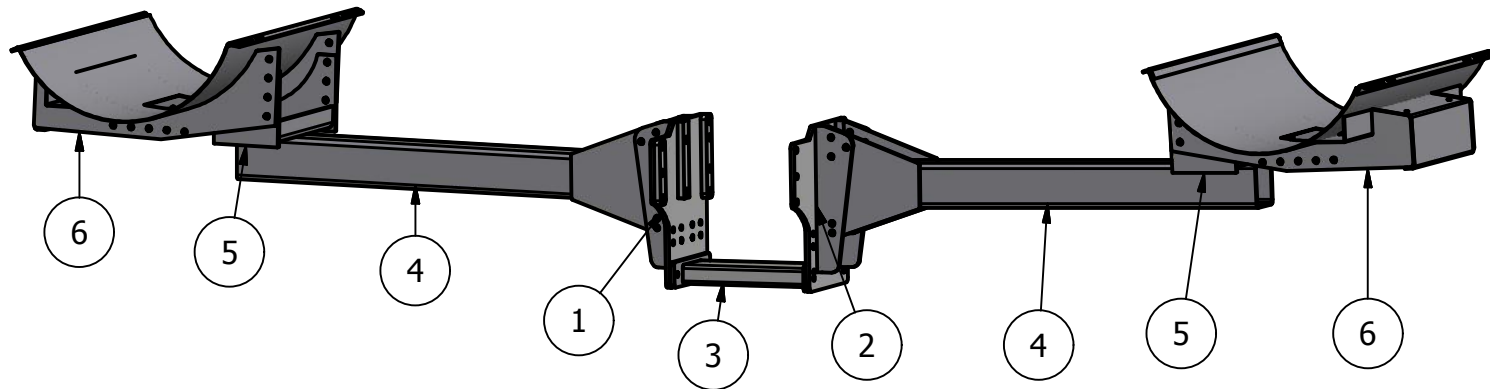

New Holland TG/T Series w/TerraGlide 300 Hi-Clearance

PARTS LIST			
ITEM	QTY	PART NUMBER	DESCRIPTION
1	1	40-1402R	Side Plate RH Terra Glide
2	1	40-1402L	Side Plate LH Terra Glide
3	1	40-1402	New Holland Undertruss TG
4	2	20-1022	7x7x6' tube, black
5	2	20-1800	Saddle Conv.
6	2	20-1011	300 Saddle, black

Bolt List	
QTY	DESCRIPTION
9	20mm x 90 mm x 10.9 Bolts
9	20mm x 60mm x 10.9 Bolts
18	20mm Harden Flatwashers
36	3/4 in x 2 1/2 in Bolts
4	3/4 in x 7 x 9 Ubolts
44	3/4 in Lockwashers
44	3/4 in Nuts
4	Nylon Straps